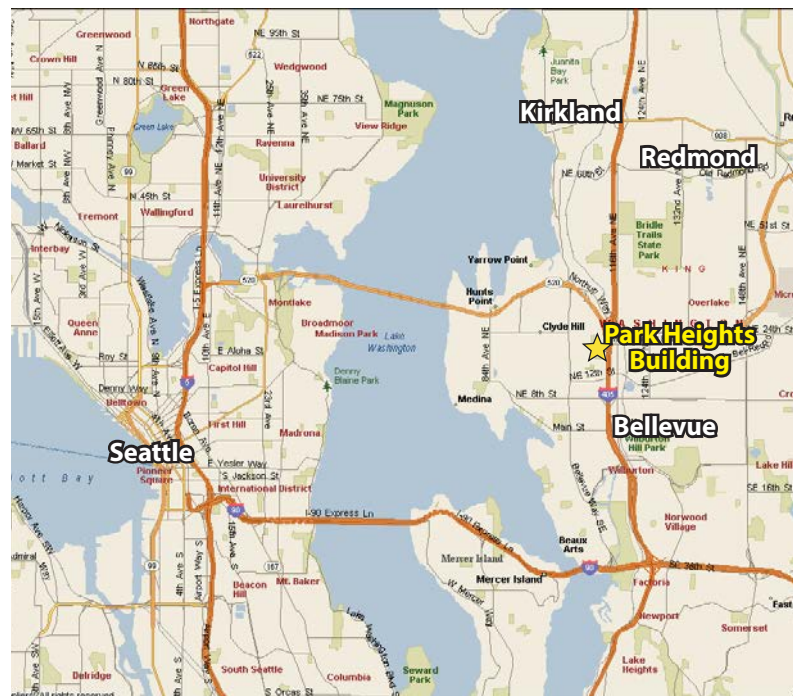

SECOND FLOOR

Suite	Square Feet	Available
265-E	985	7/1/2017

Park Heights Building

1800 112TH AVENUE NE, BELLEVUE, WA 98004

For more information, contact:

**ROSEN~HARBOTTLE
COMMERCIAL REAL ESTATE**

Grant Rubenstein
(425) 289-2220
grant@rosenharbottle.com
www.rosenharbottle.com