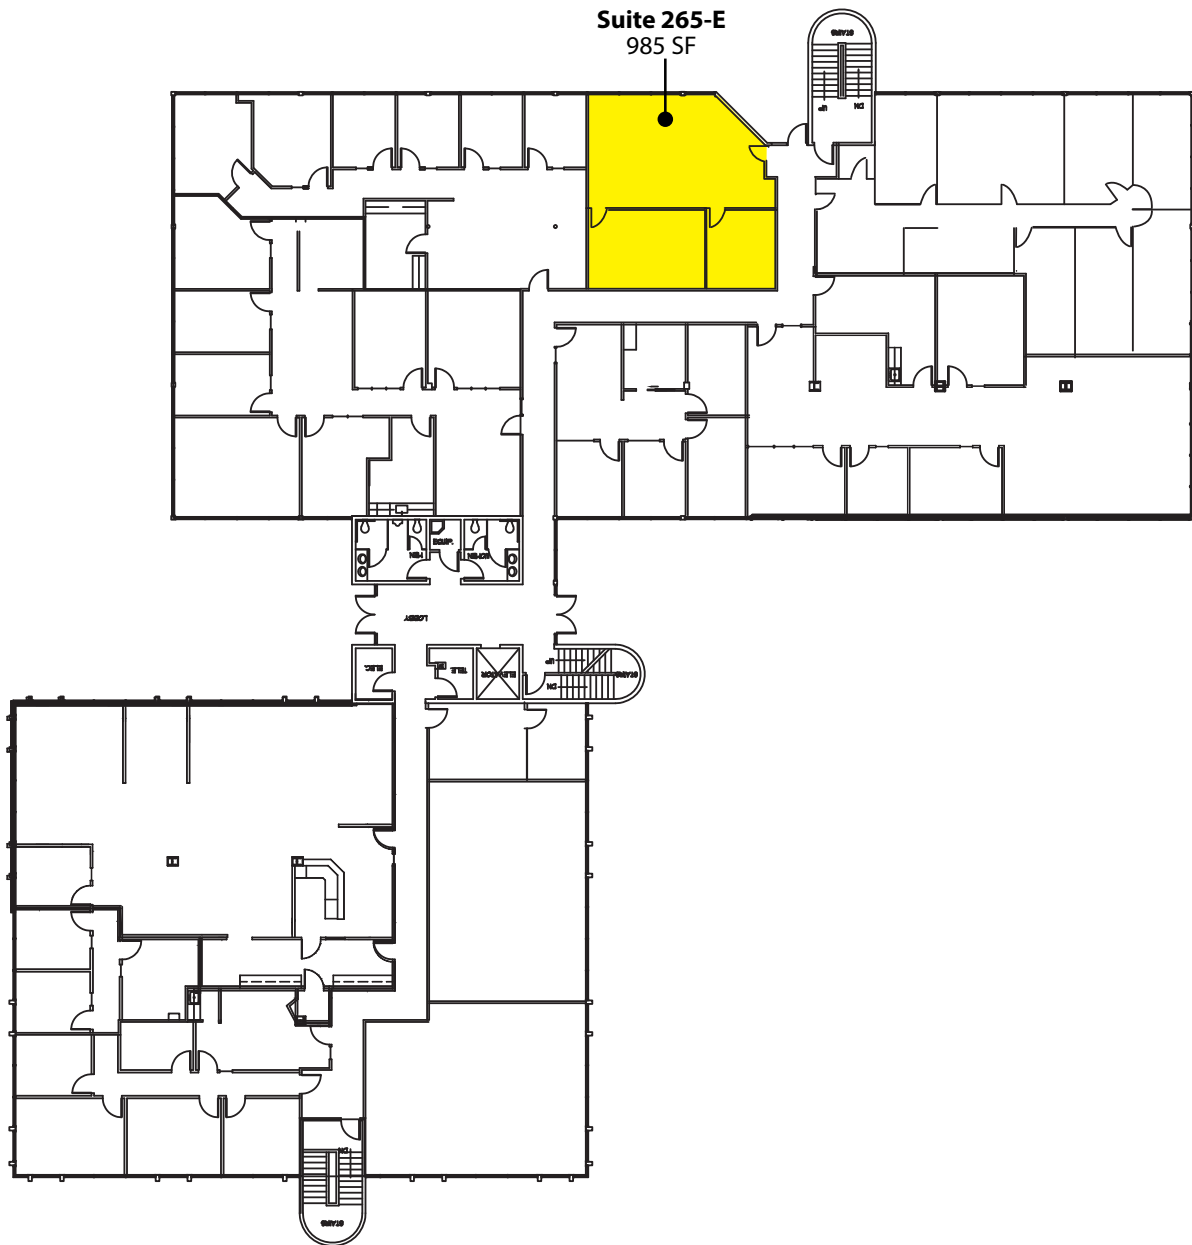

SECOND FLOOR

Suite	Square Feet	Available
265-E	985	7/1/2017