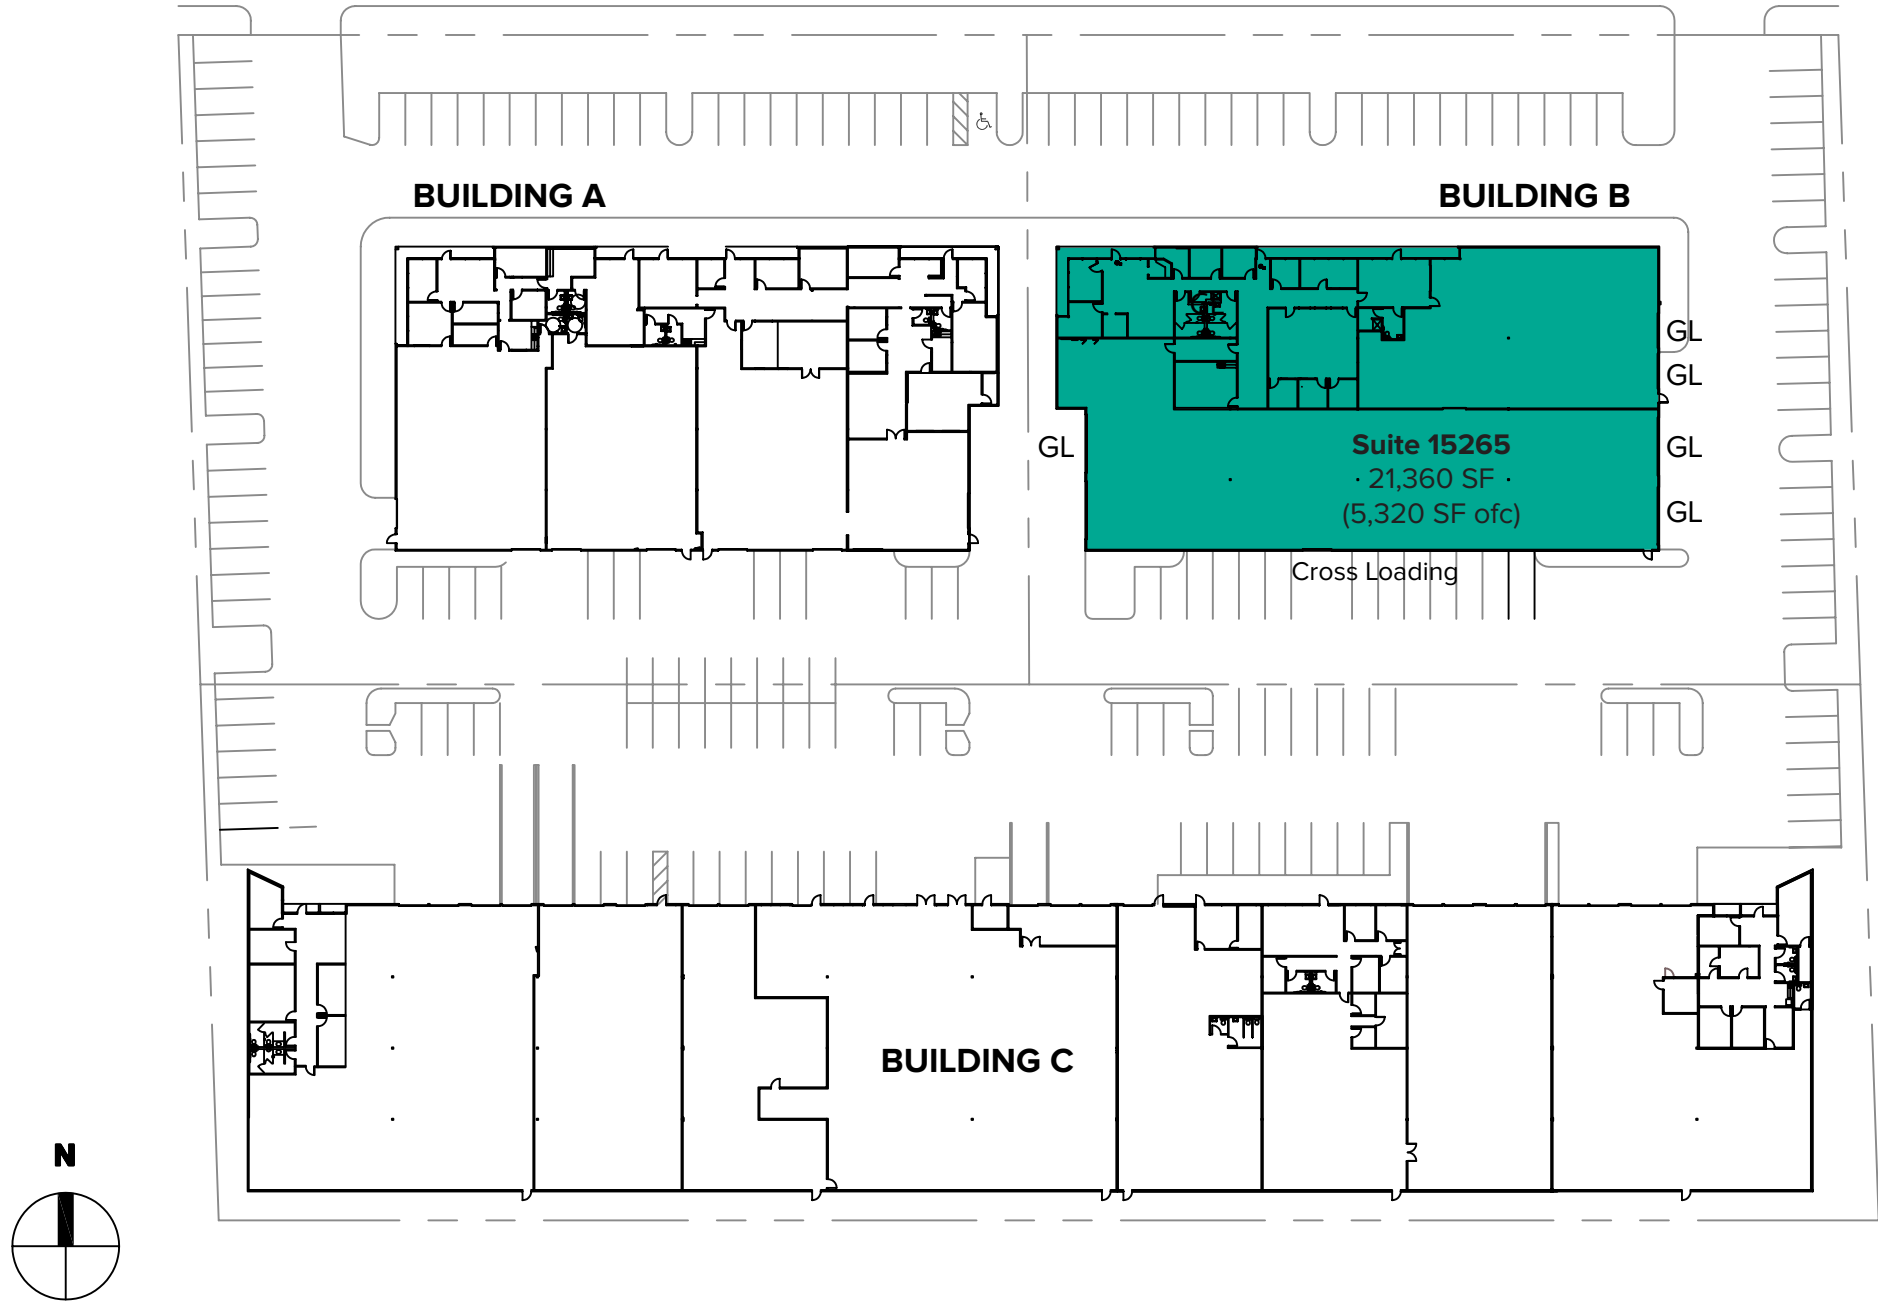

NE 95th Street

WILLOWS PARK I & II
15205 - 15235 NE 95th Street | Redmond, WA