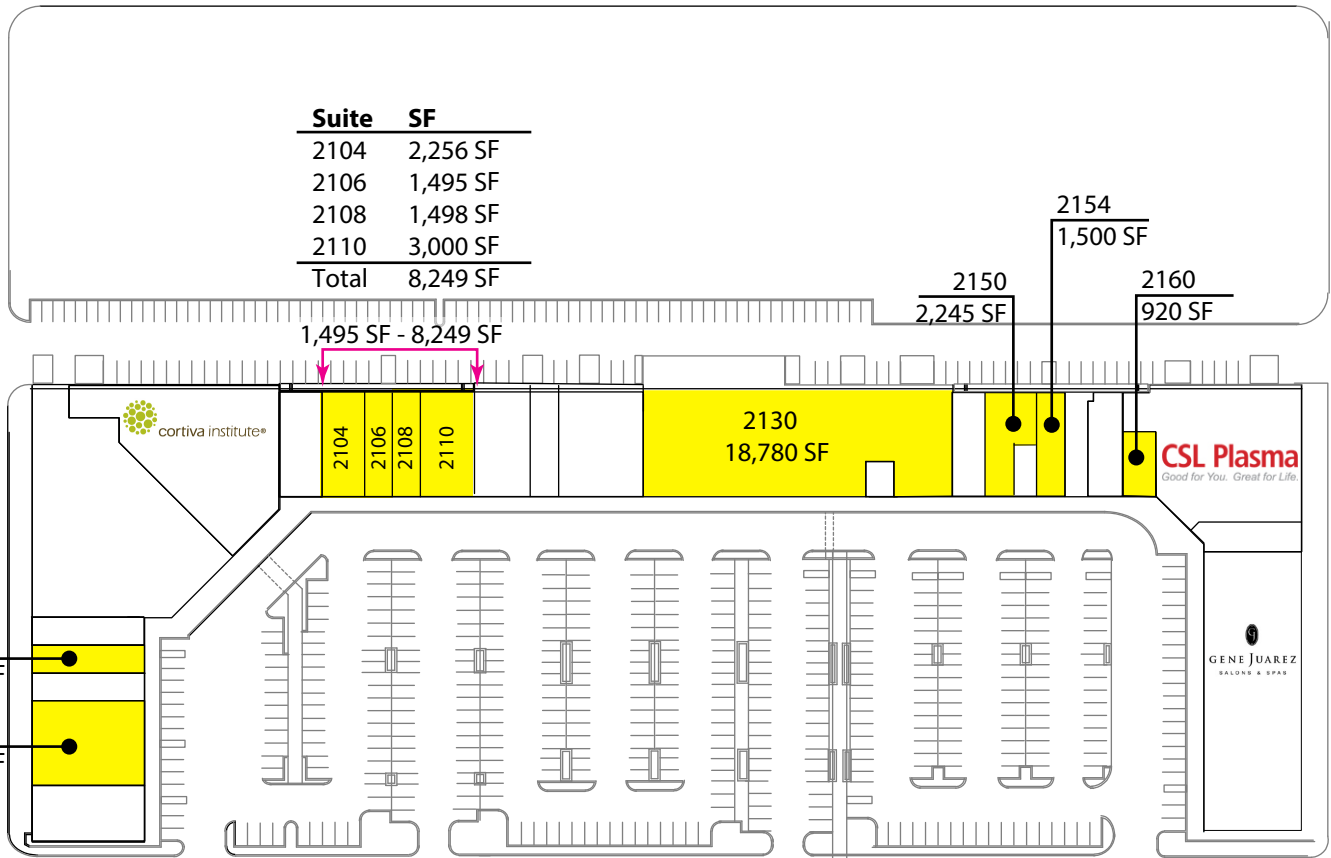

SOUTH 312TH ST.

Suite	SF
2104	2,256 SF
2106	1,495 SF
2108	1,498 SF
2110	3,000 SF
Total	8,249 SF

20TH AVE SOUTH

2014
1,623 SF

2004
4,865 SF

23RD AVE SOUTH

SOUTH 314TH ST.

**Federal Way Performing Arts
and Events Center
- Opening Summer 2017 -**

**Federal Way
Transit Center**

HILLSIDE PLAZA SHOPPING CENTER

2000-2222 S 314th Street | Federal Way, WA 98003