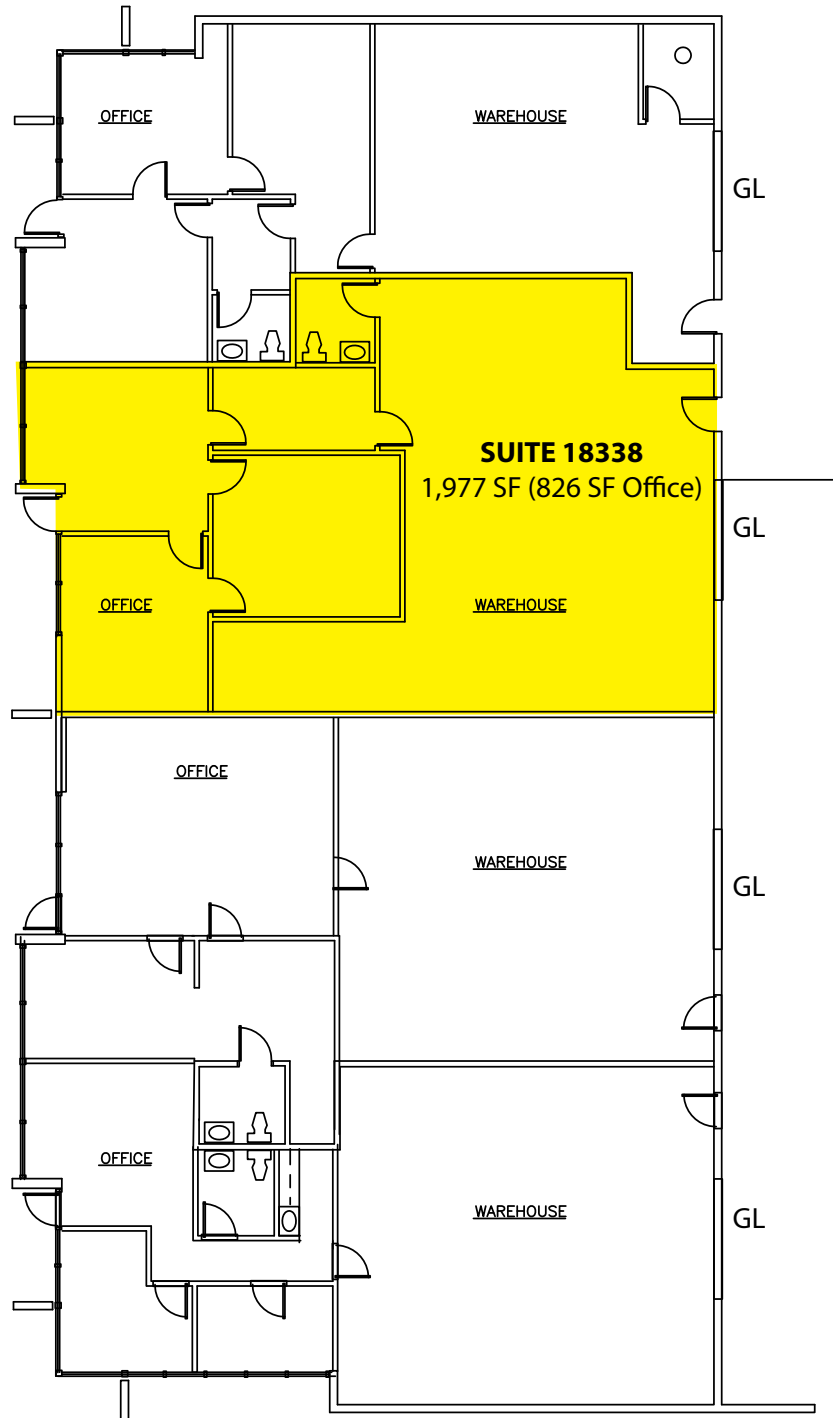

EASTLAKE BUSINESS PARK

18336-18398 Redmond-Fall City Road, Redmond, WA 98052

BUILDING B

Rosen~Harbottle Commercial Real Estate | P.O. Box 5003 Bellevue, WA 98009-5003
phone: (425) 454-3030 fax: (425) 454-6705 | www.rosenharbottle.com

The information provided has been obtained from sources believed reliable. While we do not doubt its accuracy, we have not verified and make no guarantee, warranty or representation about it. It is your sole responsibility to independently confirm its accuracy and completeness.