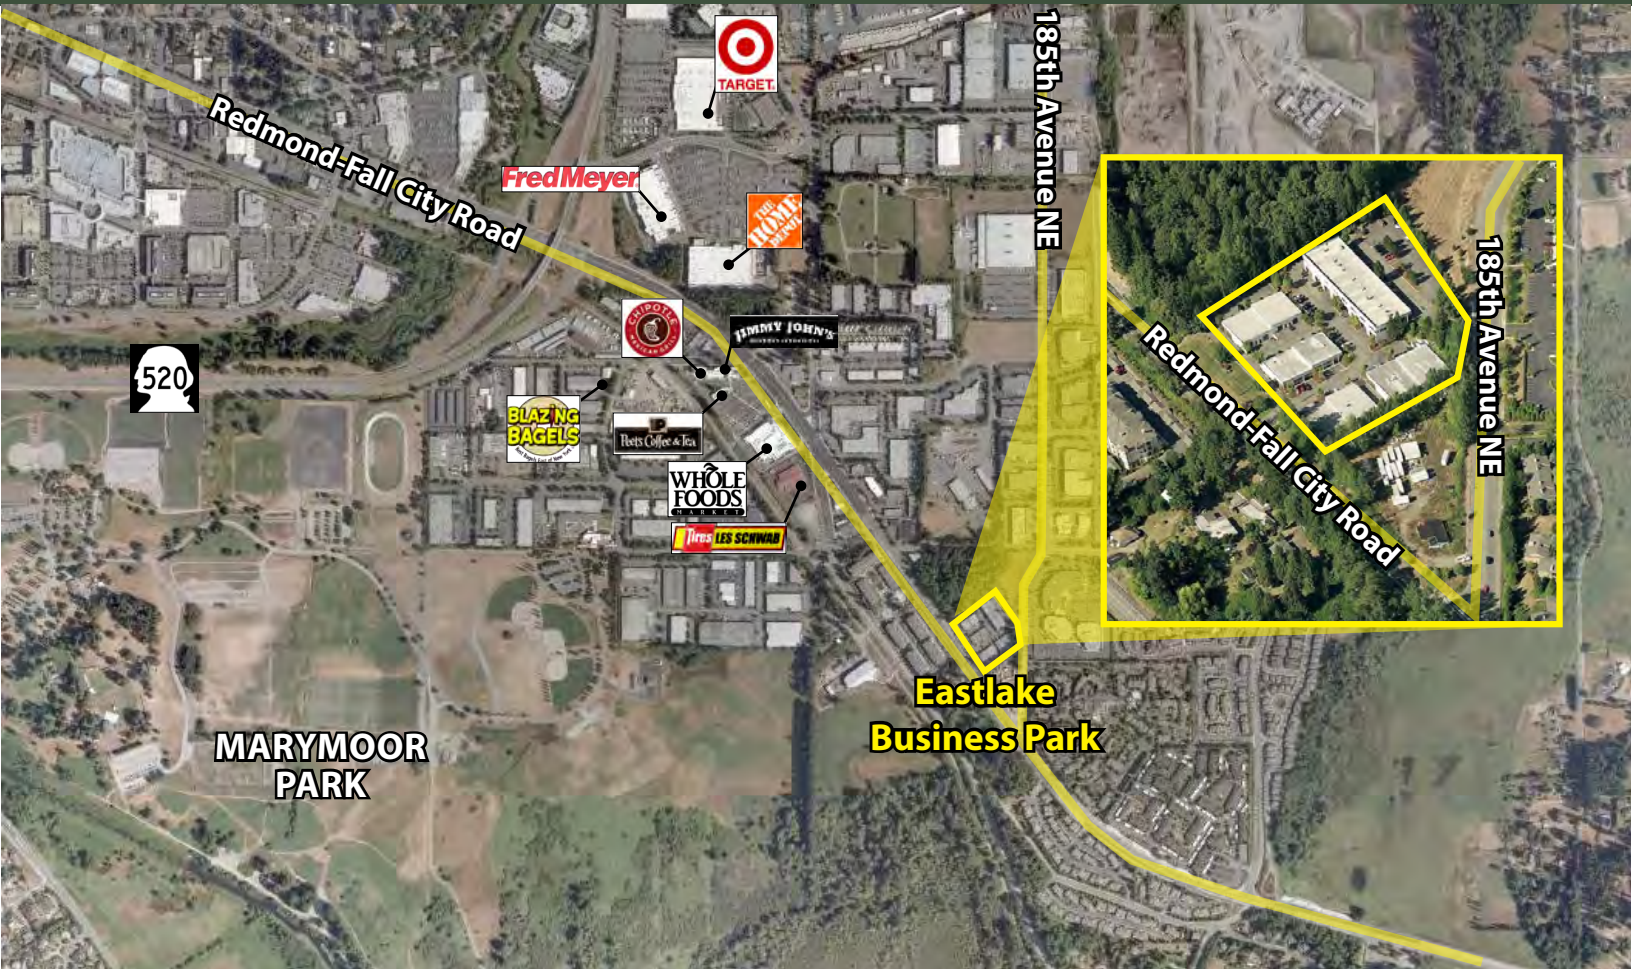

EASTLAKE BUSINESS PARK

18336-18398 Redmond-Fall City Road, Redmond, WA 98052

For more information, contact:

**ROSEN~HARBOTTLE
COMMERCIAL REAL ESTATE**

Caleb Farnworth, CCIM
(425) 289-2235

calebf@rosenharbottle.com

www.rosenharbottle.com

Rosen~Harbottle Commercial Real Estate | P.O. Box 5003 Bellevue, WA 98009-5003
phone: (425) 454-3030 fax: (425) 454-6705 | www.rosenharbottle.com

The information provided has been obtained from sources believed reliable. While we do not doubt its accuracy, we have not verified and make no guarantee, warranty or representation about it. It is your sole responsibility to independently confirm its accuracy and completeness.