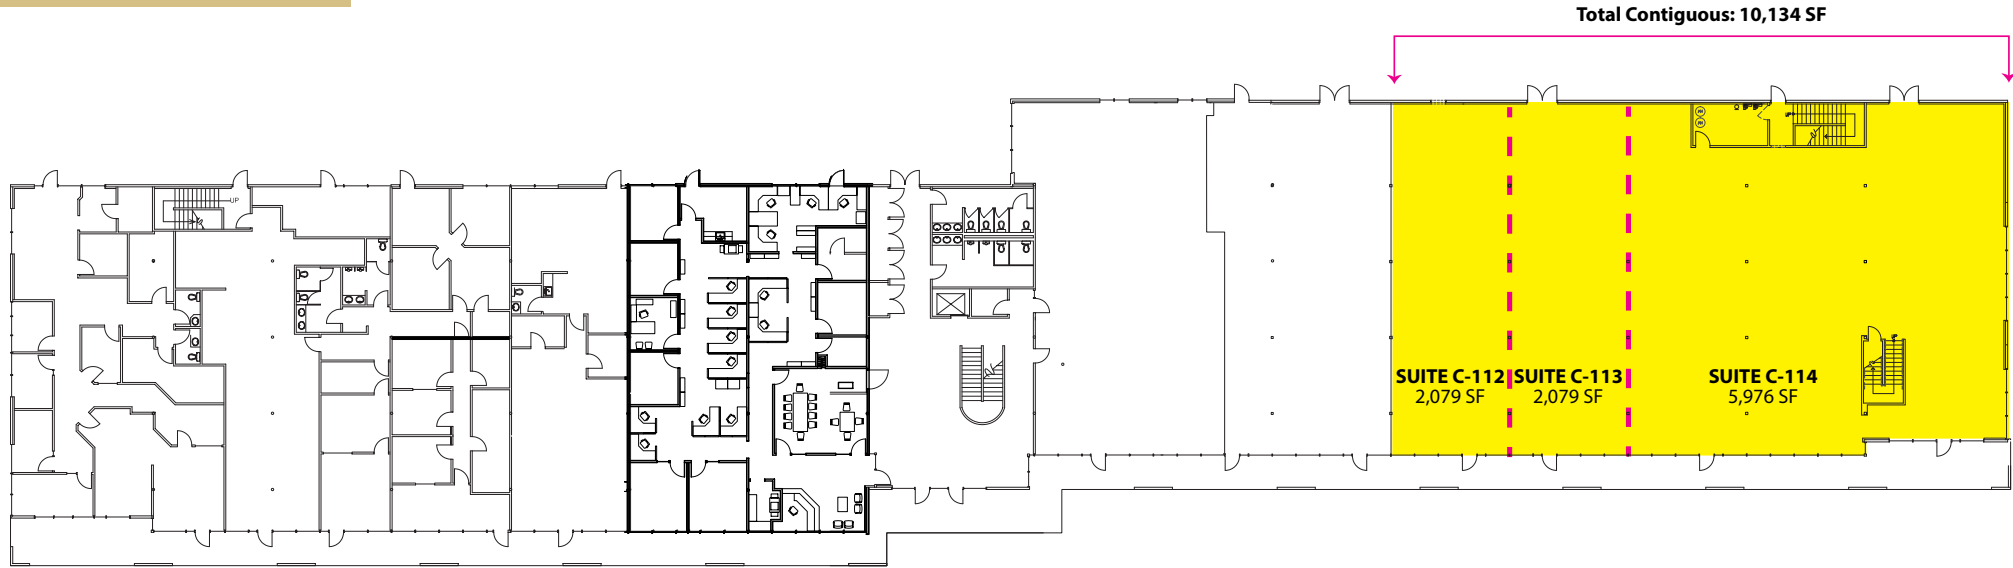

KENT BUSINESS CAMPUS

841 N Central Avenue, Kent, WA 98032

Building C - First Floor