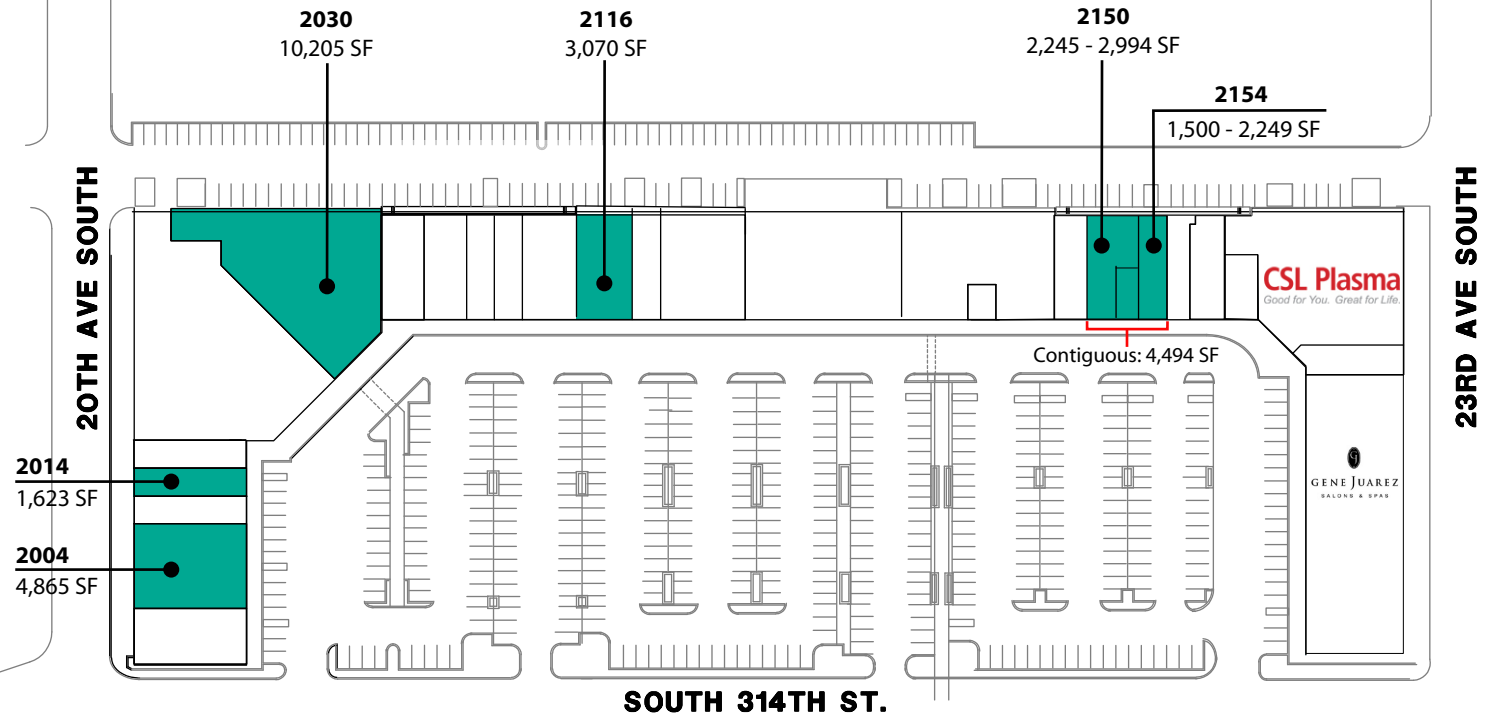

SOUTH 312TH ST.

Federal Way Performing Arts
and Events Center
- NOW Open -

Federal Way
Transit Center
↓

HILLSIDE PLAZA SHOPPING CENTER

2000-2222 S 314th Street | Federal Way, WA 98003