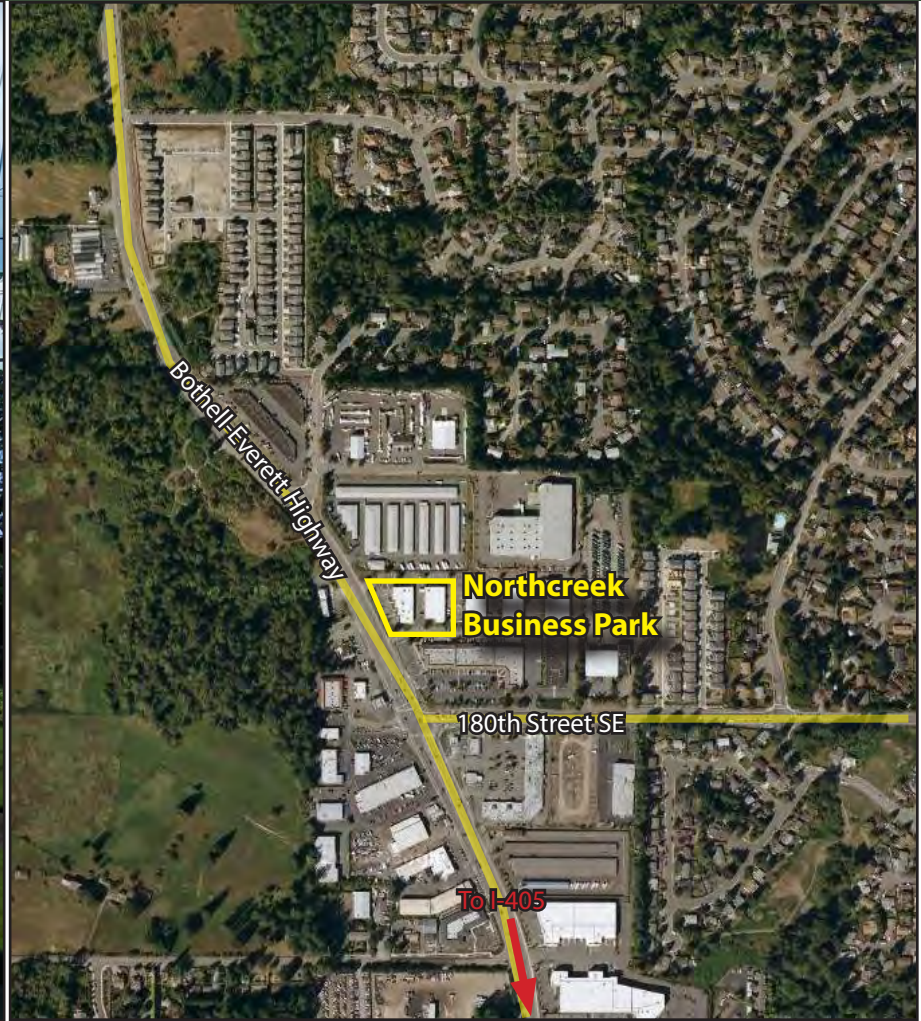

NORTHCREEK BUSINESS PARK

17901 Bothell-Everett Highway, Bothell, WA 98012

For more information, contact:

ROSEN~HARBOTTLE COMMERCIAL REAL ESTATE

Jack Rosen

(425) 289-2221

jack@rosenharbottle.com

Brian Stewart

(425) 289-2222

brians@rosenharbottle.com

www.rosenharbottle.com