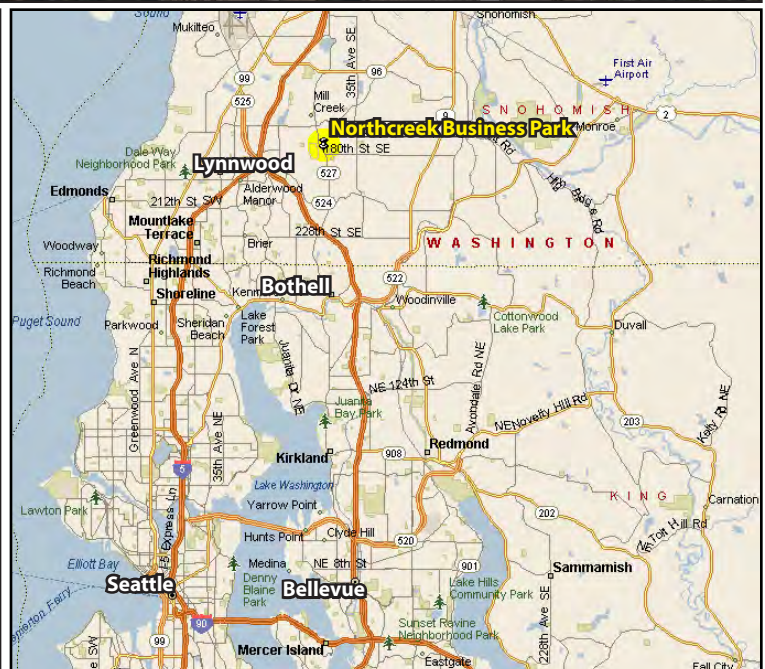

Rosen~Harbottle Commercial Real Estate | P.O. Box 5003 Bellevue, WA 98009-5003
phone: (425) 454-3030 fax: (425) 454-6705 | www.rosenharbottle.com

The information provided has been obtained from sources believed reliable. While we do not doubt its accuracy, we have not verified and make no guarantee, warranty or representation about it. It is your sole responsibility to independently confirm its accuracy and completeness.