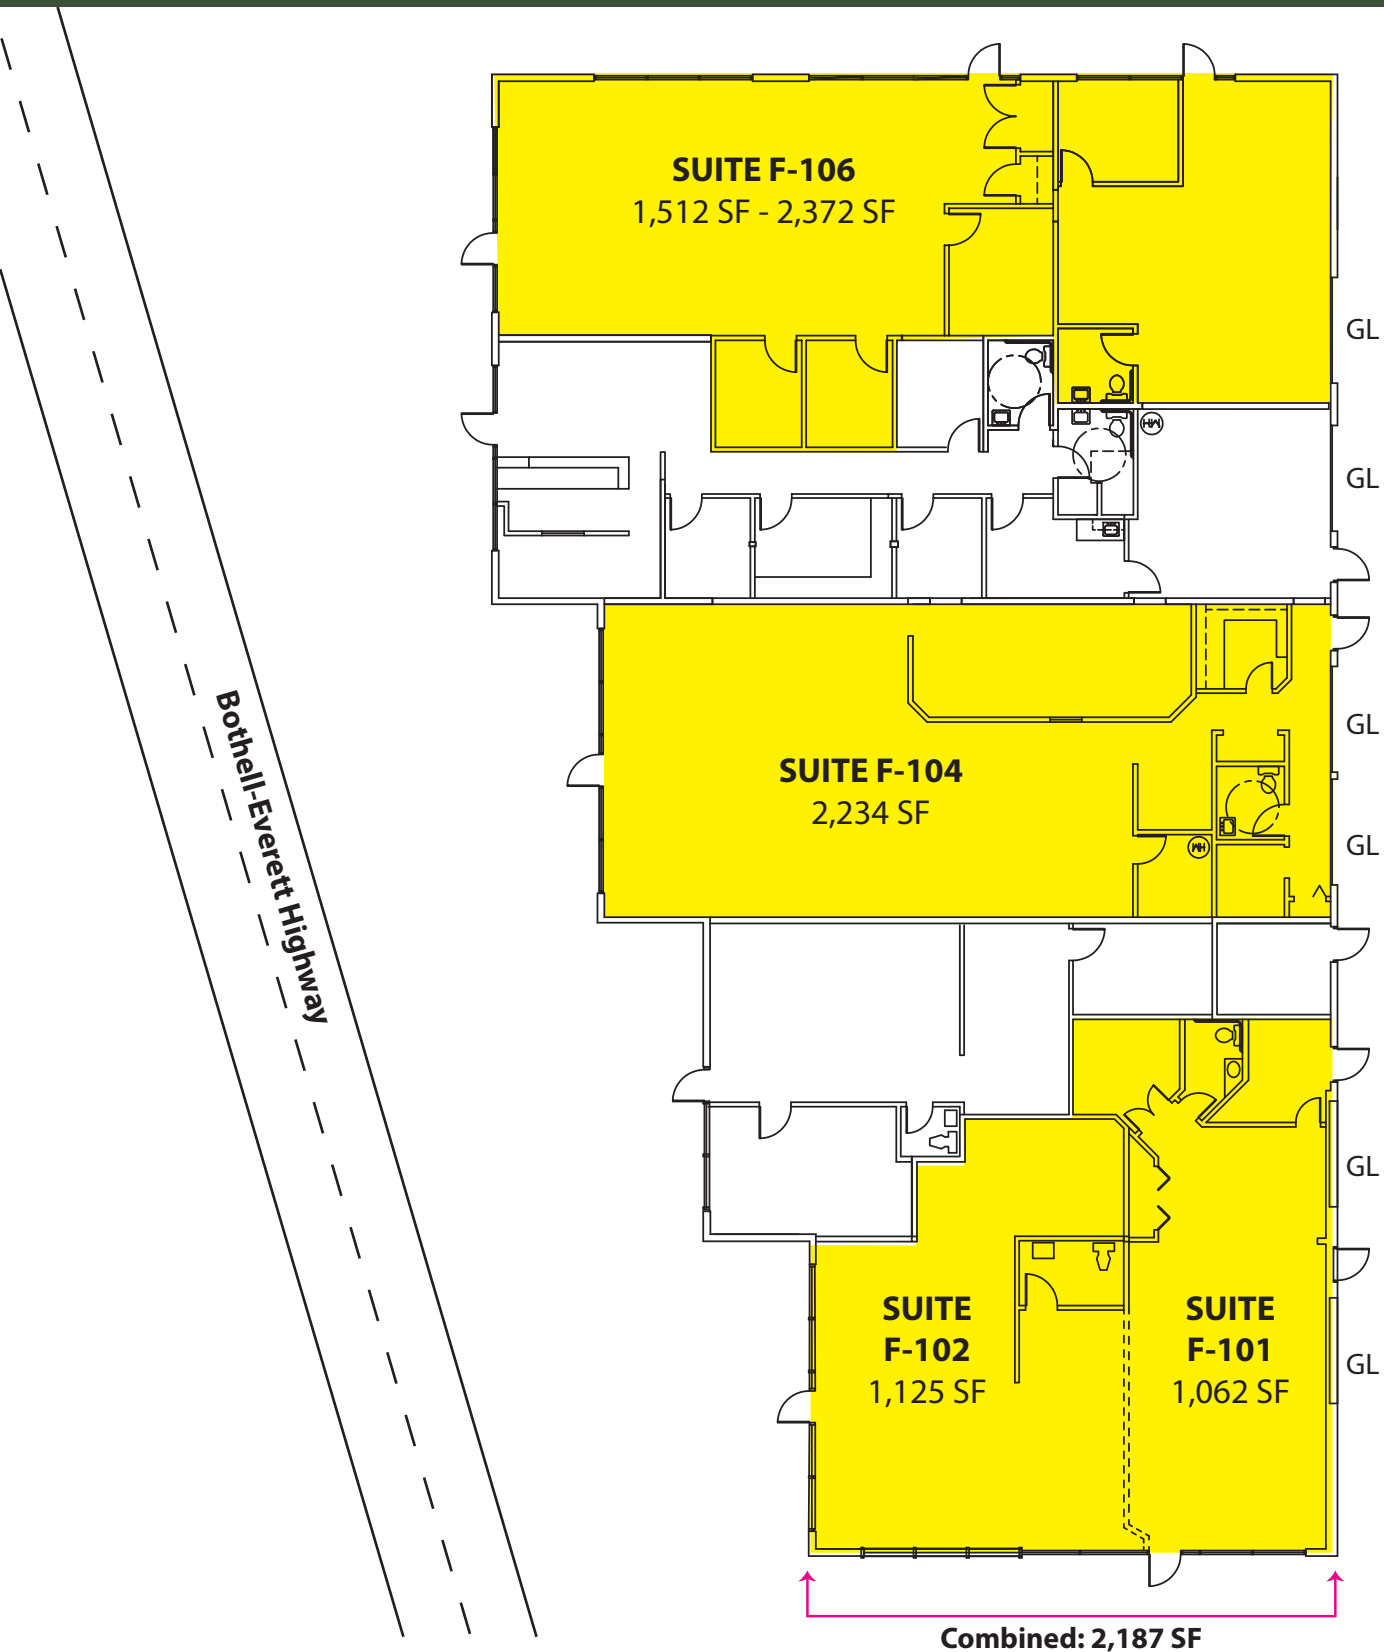

NORTHCREEK BUSINESS PARK

17901 Bothell-Everett Highway, Bothell, WA 98012

Rosen~Harbottle Commercial Real Estate | P.O. Box 5003 Bellevue, WA 98009-5003
phone: (425) 454-3030 fax: (425) 454-6705 | www.rosenharbottle.com

The information provided has been obtained from sources believed reliable. While we do not doubt its accuracy, we have not verified and make no guarantee, warranty or representation about it. It is your sole responsibility to independently confirm its accuracy and completeness.