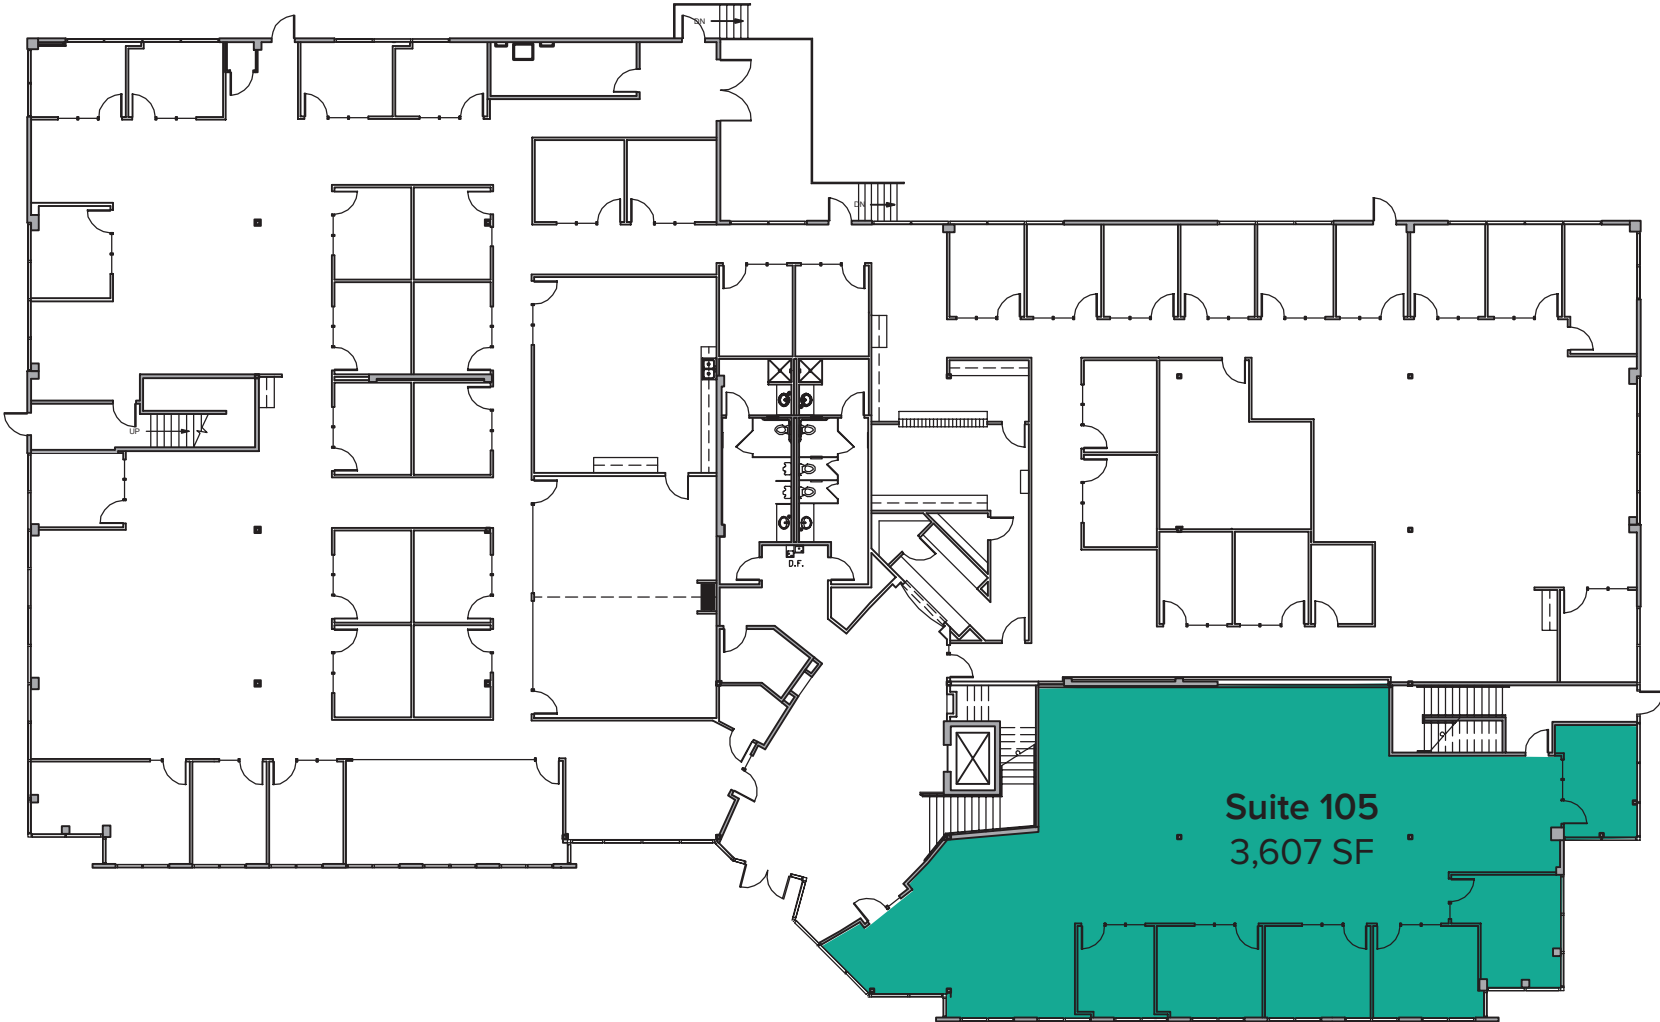

Building Total: 31,052 SF - FHo
First Floor: 20,807 SF - FHo

RH Tech Center - First Floor
19803 North Creek Parkway N, Bothell, WA 98011

11-11-15