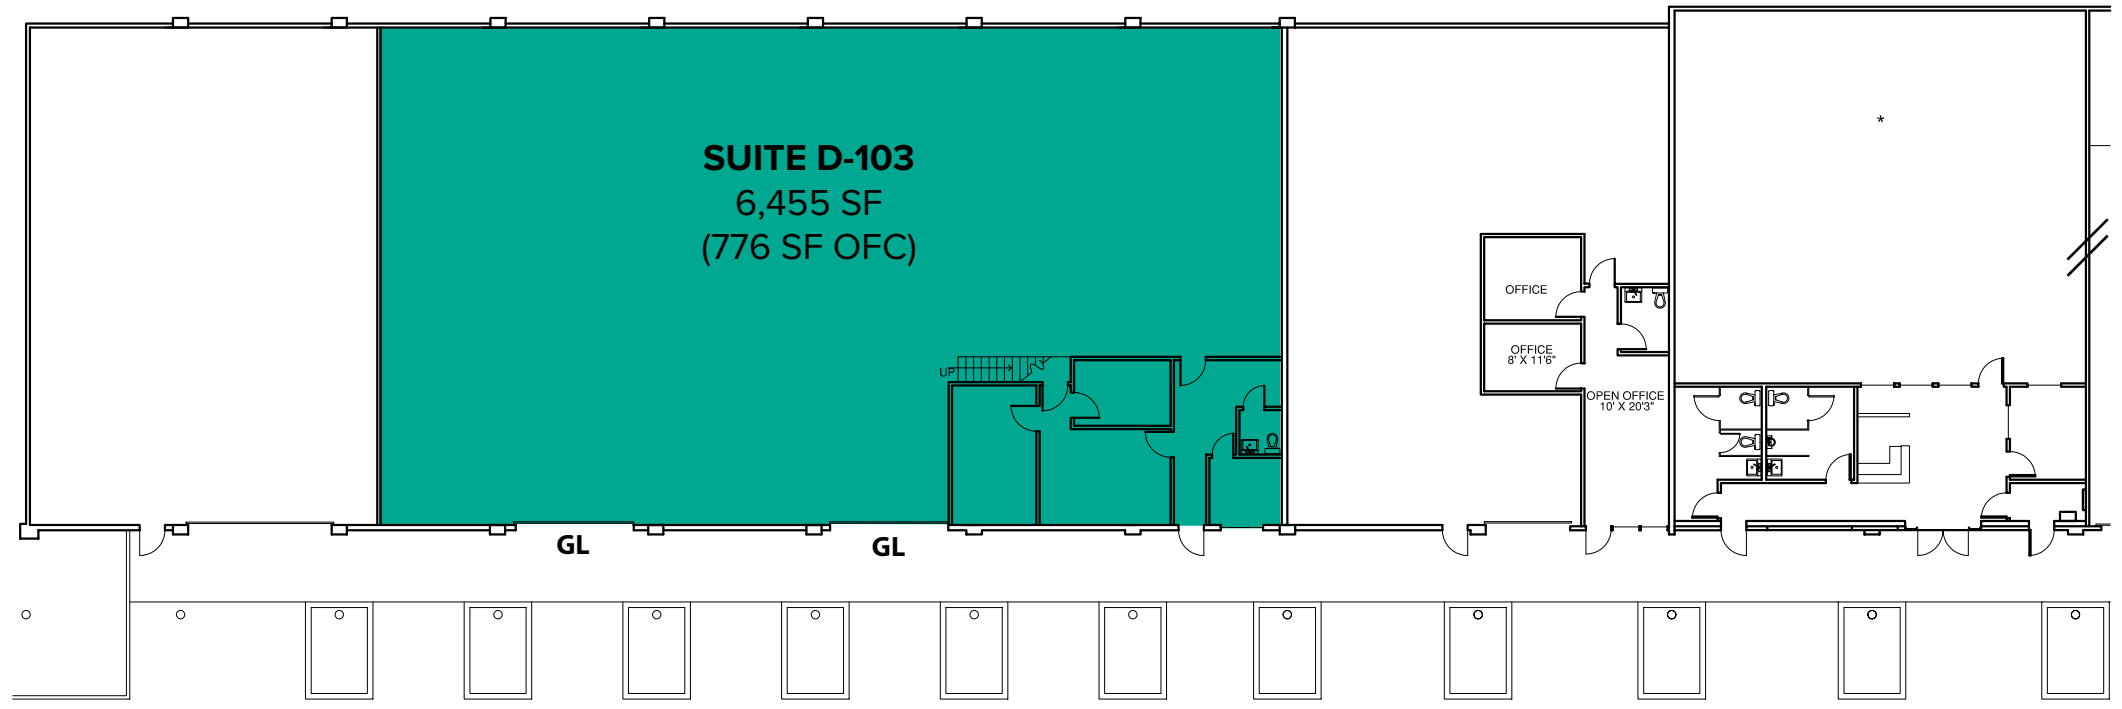

SUITE D-116
1,632 SF

GL

 **BUILDING D ~ NORTH END**

SUITE D-103
6,455 SF
(776 SF OFC)

GL

GL

 **BUILDING D ~ SOUTH END**