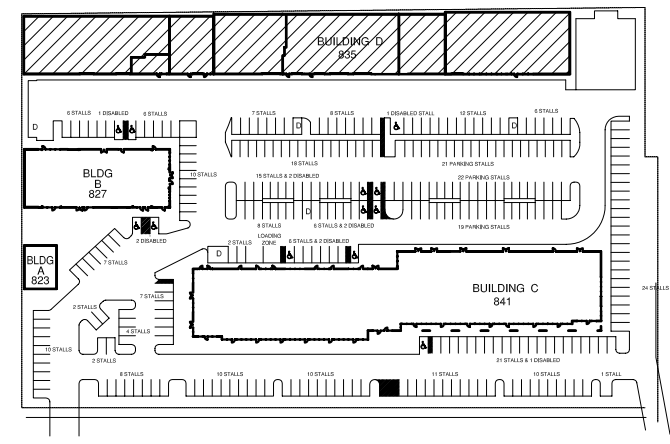

SUITE D-116
1,632 SF

GL

 **BUILDING D ~ NORTH END**

SUITE D-103
6,455 SF
(776 SF OFC)

GL

GL

 **BUILDING D ~ SOUTH END**