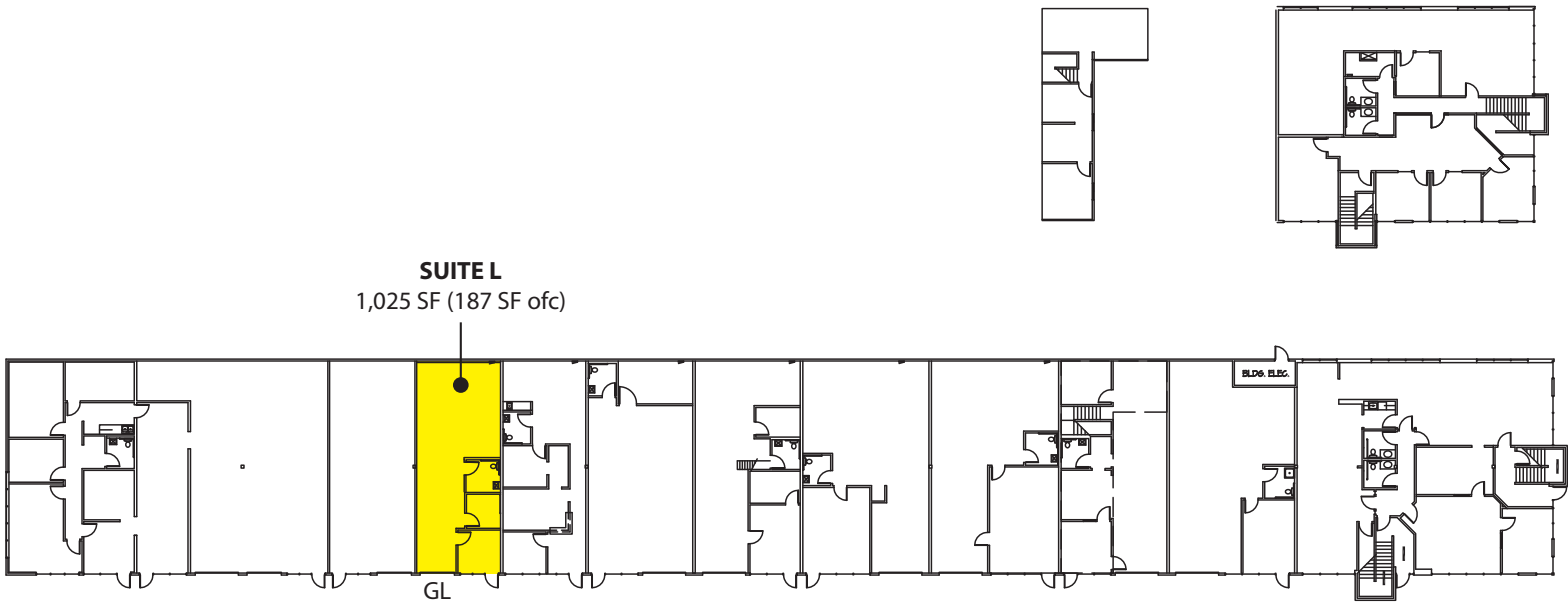

LYNNWOOD BUSINESS CENTER

19231 36th Avenue W, Lynnwood, WA 98036

FIRST / SECOND FLOOR PLAN

NOT TO SCALE

Suite L: 1,025 SF (187 SF ofc)

Rosen-Harbottle Commercial Real Estate | P.O. Box 5003 Bellevue, WA 98009-5003
phone: (425) 454-3030 fax: (425) 454-6705 | www.rosenharbottle.com