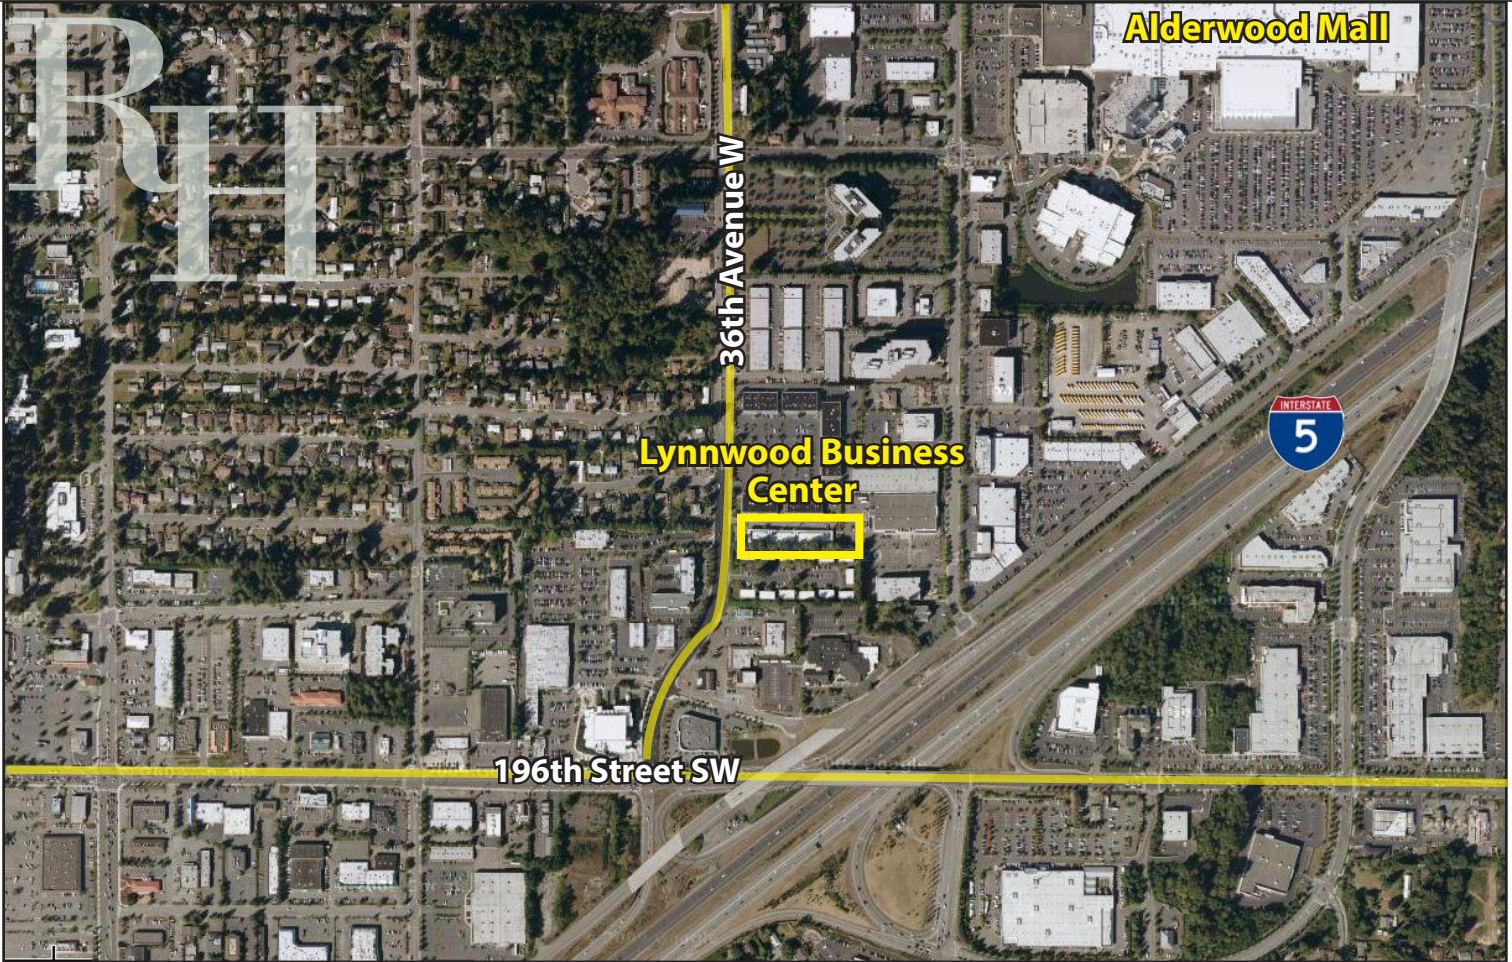

LYNNWOOD BUSINESS CENTER

19231 36th Avenue W, Lynnwood, WA 98036

For more information, contact:

**ROSEN-HARBOTTLE
COMMERCIAL REAL ESTATE**

Caleb Farnworth, CCIM

(425) 289-2235

calebf@rosenharbottle.com

www.rosenharbottle.com

Rosen-Harbottle Commercial Real Estate | P.O. Box 5003 Bellevue, WA 98009-5003
phone: (425) 454-3030 fax: (425) 454-6705 | www.rosenharbottle.com

The information provided has been obtained from sources believed reliable. While we do not doubt its accuracy, we have not verified and make no guarantee, warranty or representation about it. It is your sole responsibility to independently confirm its accuracy and completeness.