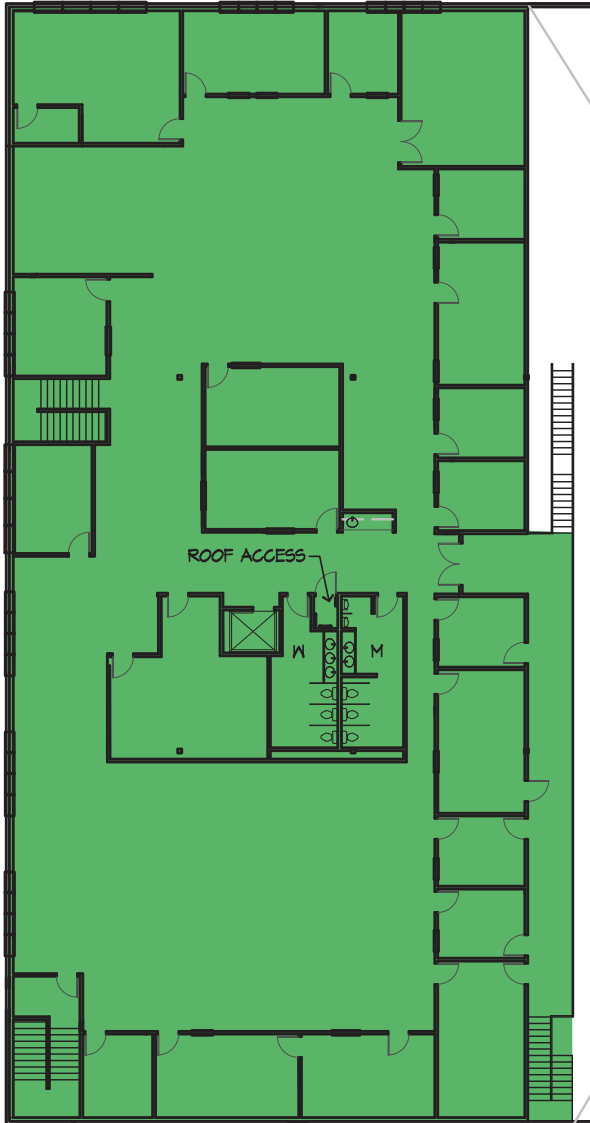

# FLOOR PLANS

**Second Floor Corporate Office**  
12,309 SF

Office: 12,309 SF

**First Floor Tech/Assembly & Warehouse**  
27,691 SF

Tech/Assembly: 11,991 SF

Warehouse: 15,700 SF