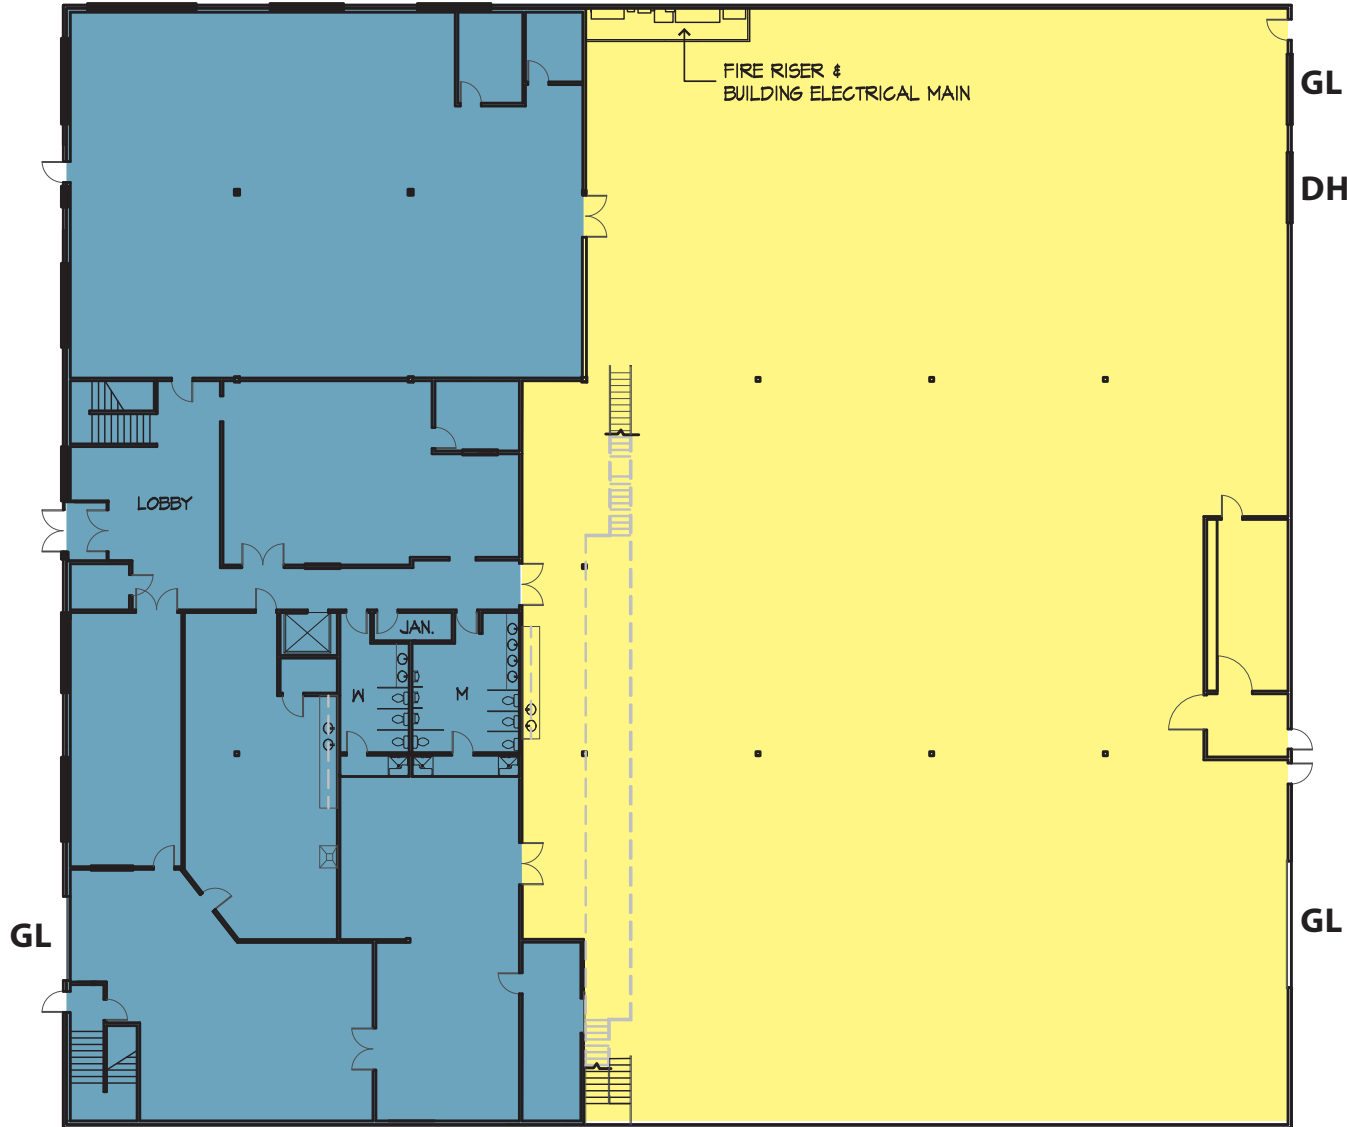

# FLOOR PLANS

**Second Floor Corporate Office**  
12,309 SF

Office: 12,309 SF

**First Floor Tech/Assembly & Warehouse**  
27,691 SF

Tech/Assembly: 11,991 SF

Warehouse: 15,700 SF