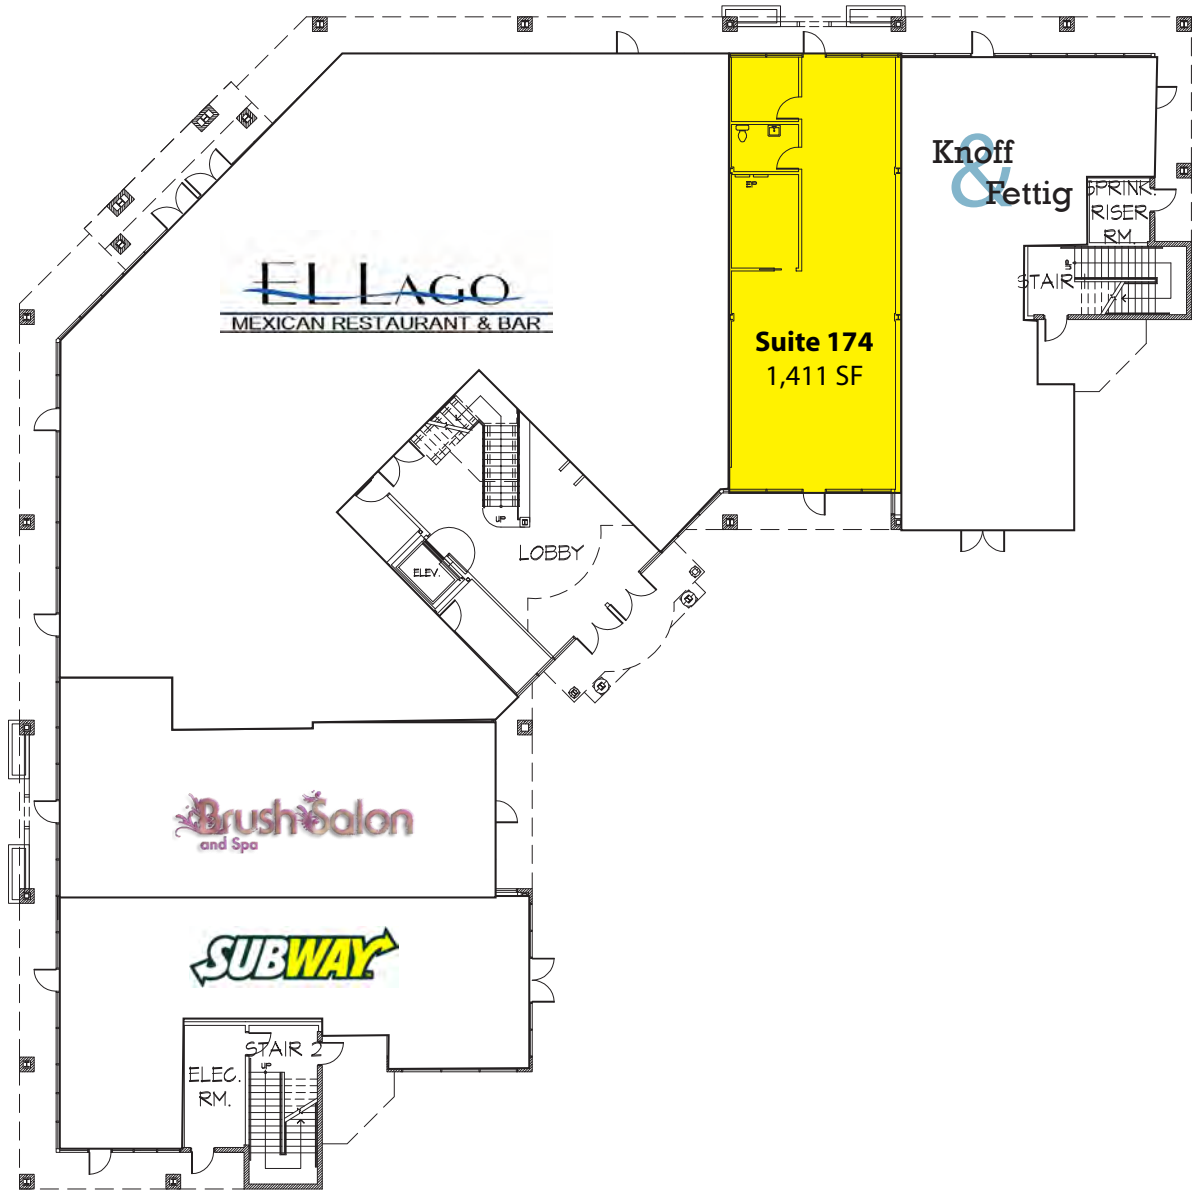

LAKE TYE BUILDING

14090 Fryelands Boulevard, Monroe, WA 98272

FIRST FLOOR RETAIL

Suite	SF	Available
174	1,411	30 days

Rosen~Harbottle Commercial Real Estate | P.O. Box 5003 Bellevue, WA 98009-5003
phone: (425) 454-3030 fax: (425) 454-6705 | www.rosenharbottle.com

The information provided has been obtained from sources believed reliable. While we do not doubt its accuracy, we have not verified and make no guarantee, warranty or representation about it. It is your sole responsibility to independently confirm its accuracy and completeness.