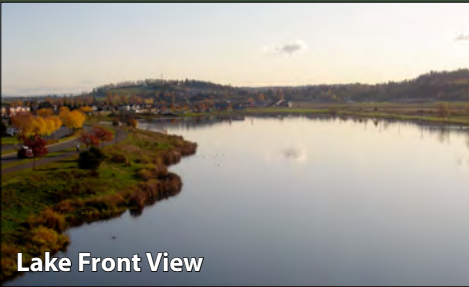

LAKE TYE BUILDING

14090 Fryelands Boulevard, Monroe, WA 98272

Lake Front View

Only Space Available!

Exceptional Retail Just Off Highway 2

1,411 SF Available

\$15.00/SF, NNN

FEATURES:

- Adjacent to El Lago Mexican Restaurant & Bar
- Lake Front Building with Views
- Highest Quality Building in Monroe
- Two Floors of Office over Ground-Floor Retail
- 22,000+ Cars per Day on Fryelands
- 4.5 / 1,000 Parking Ratio - Free
- \$5.51/ SF Estimated NNN Expenses