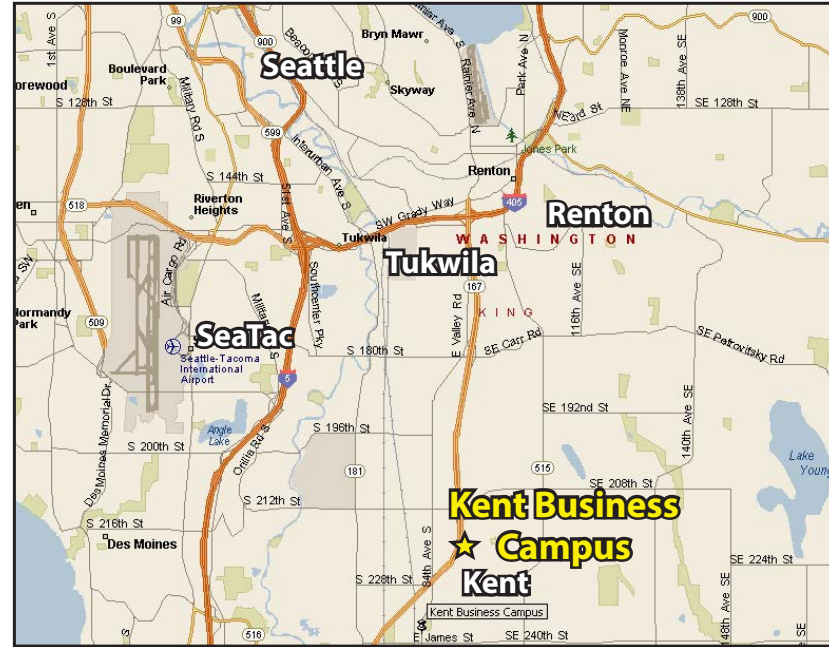

KENT BUSINESS CAMPUS

841 N Central Avenue, Kent, WA 98032

For more information, contact:

ROSEN~HARBOTTLE COMMERCIAL REAL ESTATE

www.rosenharbottle.com

Grant Rubenstein

(425) 289-2220

grant@rosenharbottle.com

Connor Feuerberg

(425) 279-7943

connor@rosenharbottle.com

Rosen-Harbottle Commercial Real Estate | P.O. Box 5003 Bellevue, WA 98009-5003

phone: (425) 454-3030 fax: (425) 454-6705 | www.rosenharbottle.com

The information provided has been obtained from sources believed reliable. While we do not doubt its accuracy, we have not verified and make no guarantee, warranty or representation about it. It is your sole responsibility to independently confirm its accuracy and completeness.