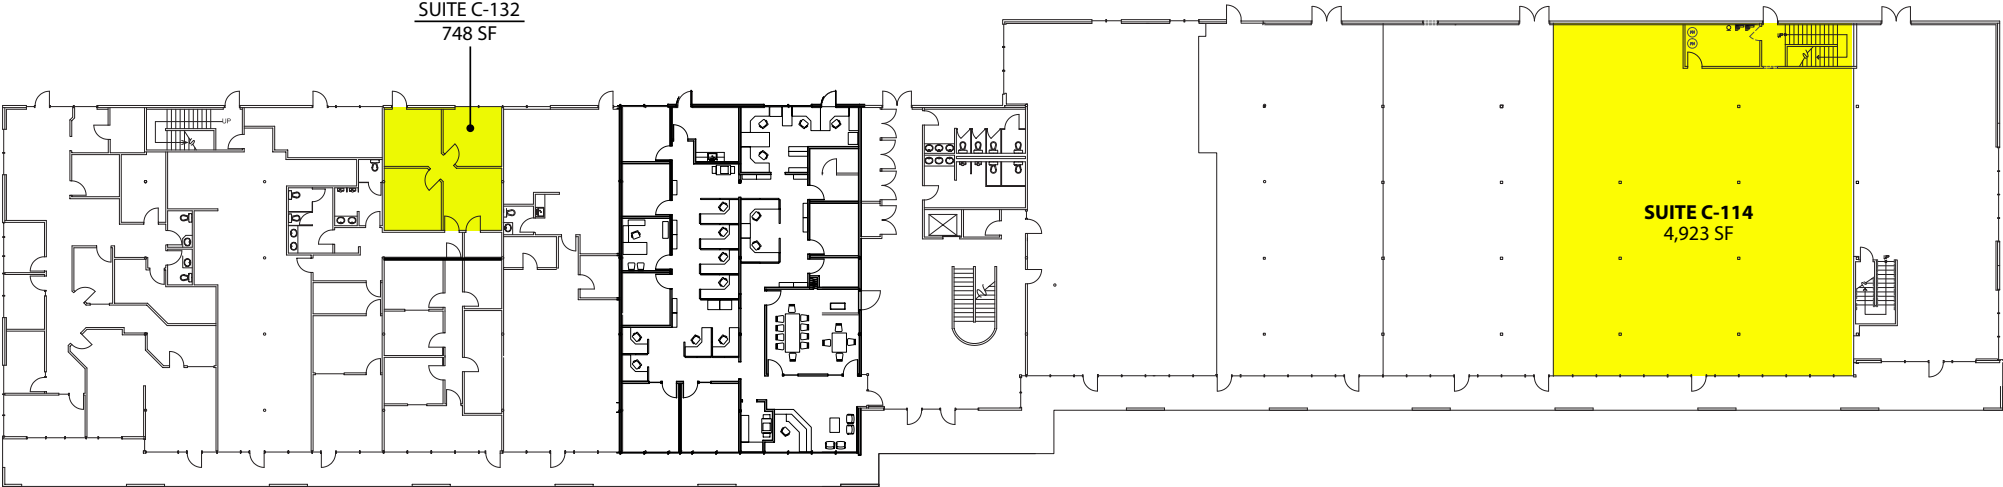

KENT BUSINESS CAMPUS

841 N Central Avenue, Kent, WA 98032

Building C - First Floor

Rosen-Harbottle Commercial Real Estate | P.O. Box 5003 Bellevue, WA 98009-5003
phone: (425) 454-3030 fax: (425) 454-6705 | www.rosenharbottle.com

The information provided has been obtained from sources believed reliable. While we do not doubt its accuracy, we have not verified and make no guarantee, warranty or representation about it. It is your sole responsibility to independently confirm its accuracy and completeness.