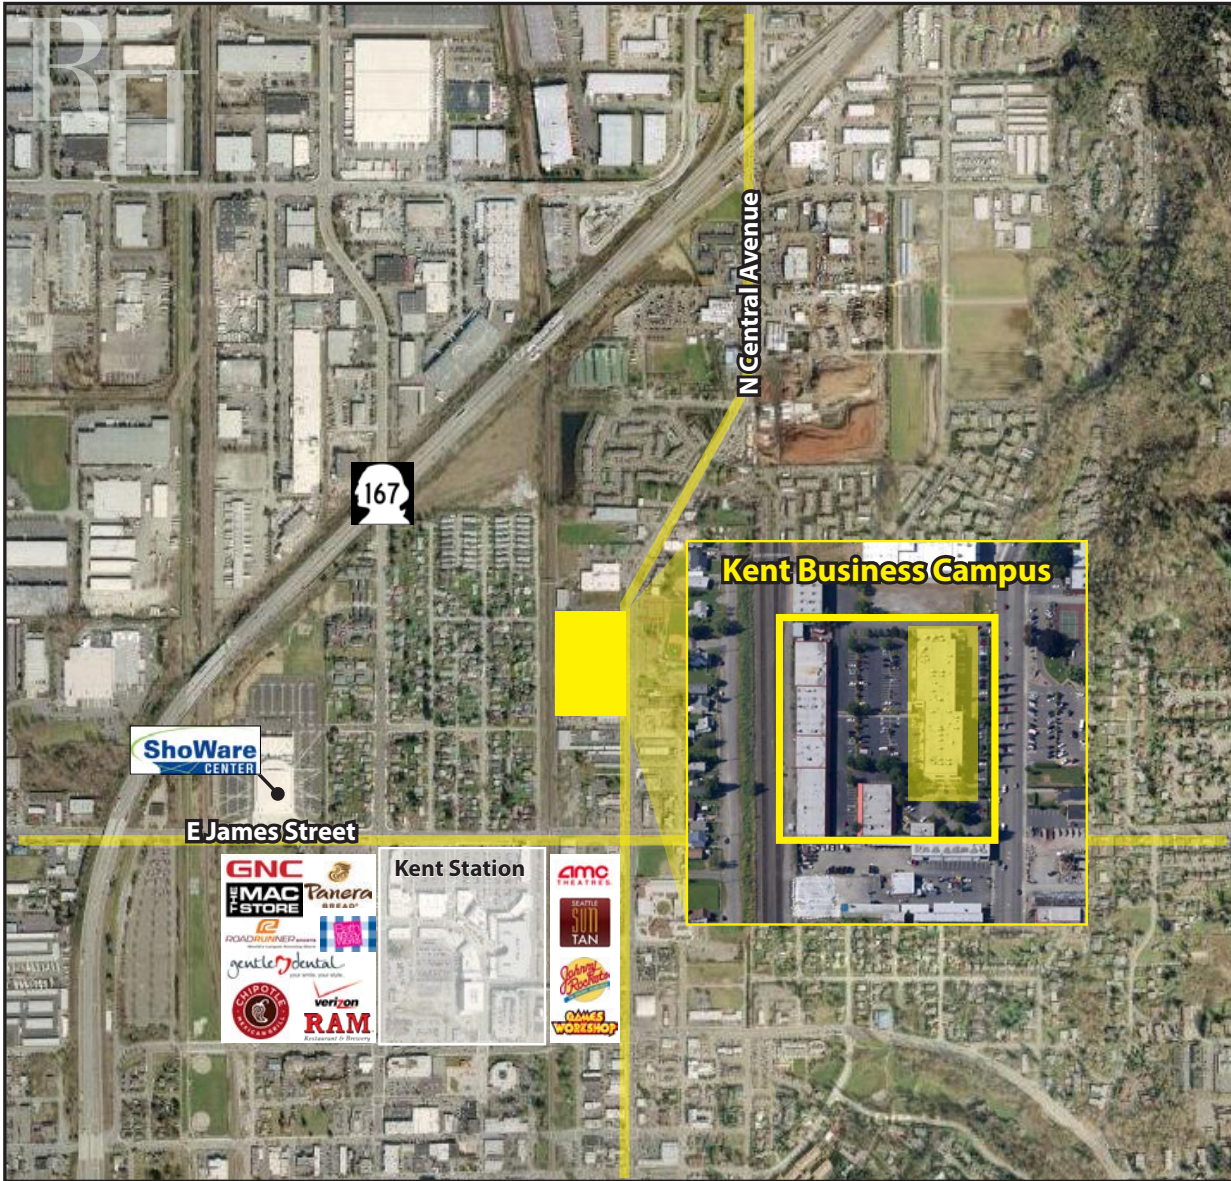

KENT BUSINESS CAMPUS

841 N Central Avenue, Kent, WA 98032

For more information, contact:

ROSEN~HARBOTTLE COMMERCIAL REAL ESTATE

www.rosenharbottle.com

Grant Rubenstein

(425) 289-2220

grant@rosenharbottle.com

Connor Feuerberg

(425) 279-7943

connor@rosenharbottle.com

Rosen-Harbottle Commercial Real Estate | P.O. Box 5003 Bellevue, WA 98009-5003

phone: (425) 454-3030 fax: (425) 454-6705 | www.rosenharbottle.com

The information provided has been obtained from sources believed reliable. While we do not doubt its accuracy, we have not verified and make no guarantee, warranty or representation about it. It is your sole responsibility to independently confirm its accuracy and completeness.