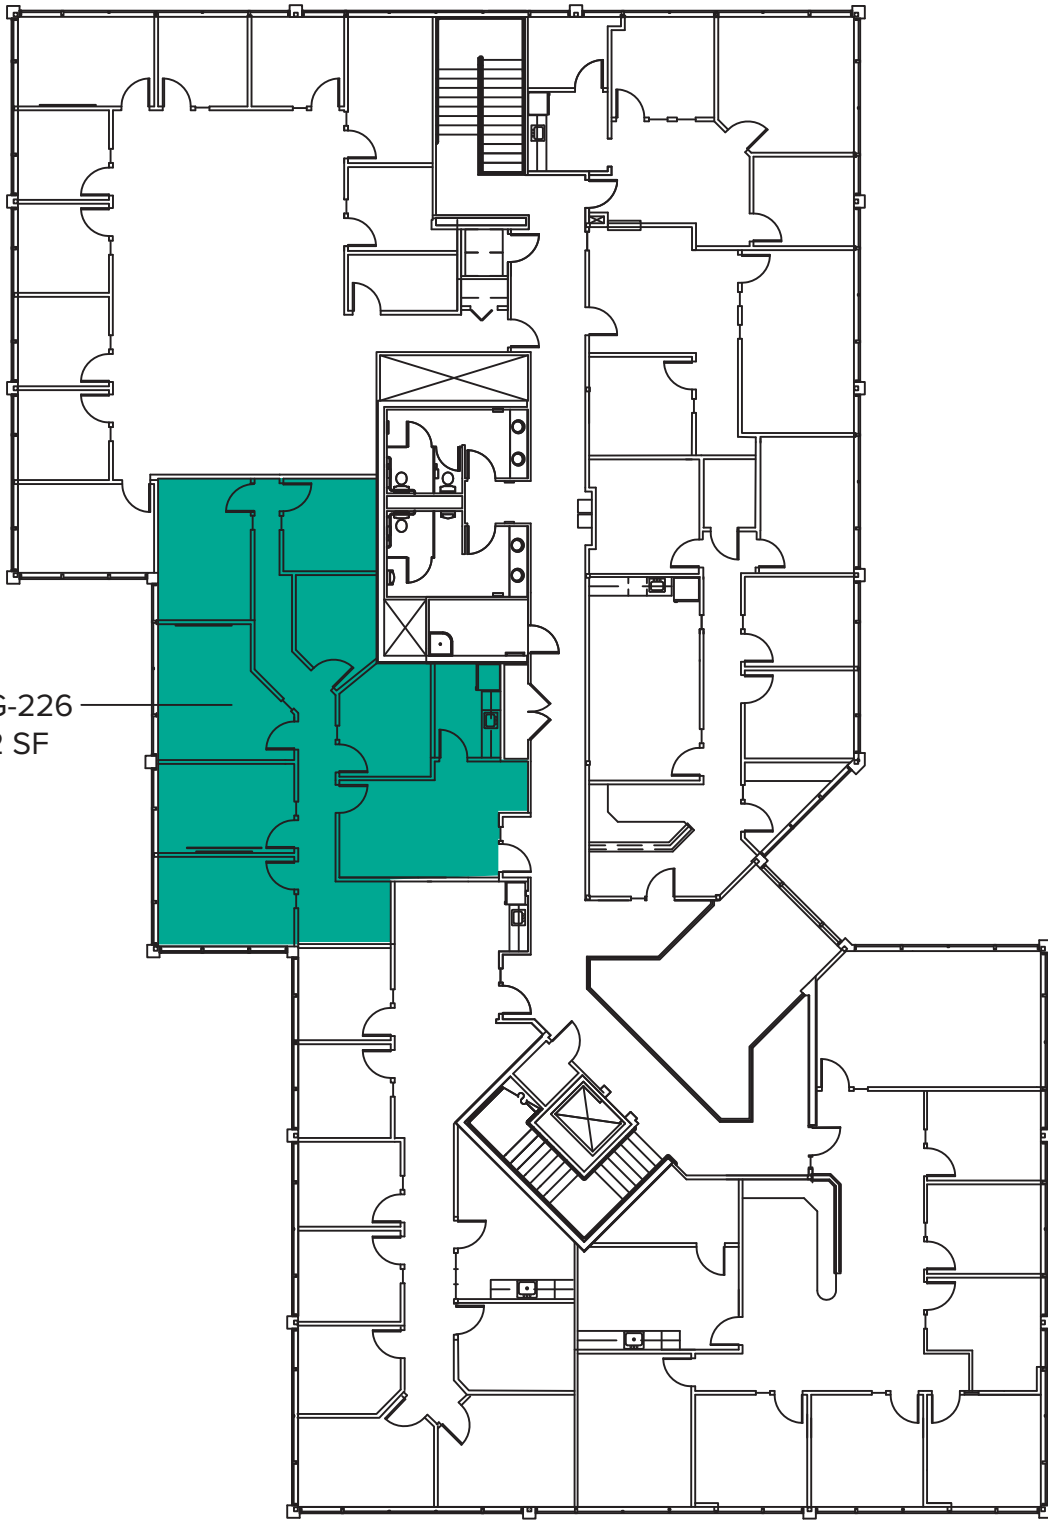

Suite G-226
1,852 SF

MEADOW CREEK OFFICE PARK
BUILDING G - SECOND FLOOR
22500 SE 64TH PLACE
ISSAQUAH, WA 98027

ROSEN HARBOTTLE
COMMERCIAL REAL ESTATE