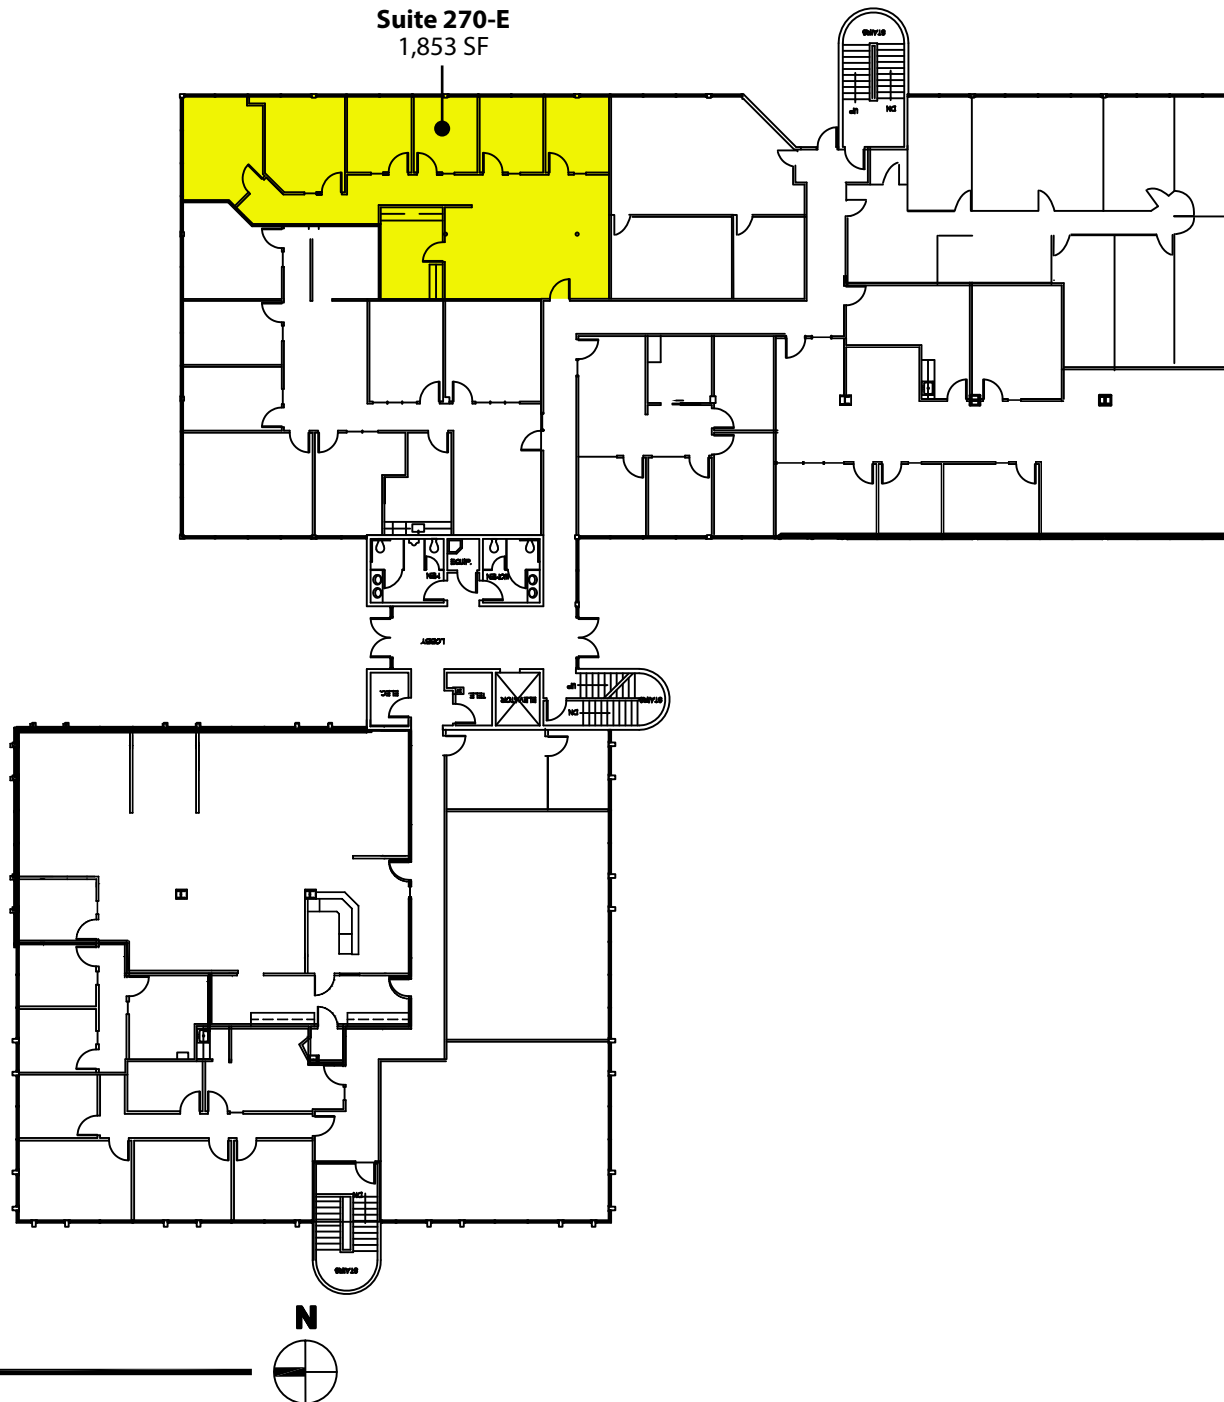

Suite 270-E  
1,853 SF

## SECOND FLOOR PLAN

SCALE :NTS

**RH** ROSEN  
HARBOTTLE  
COMMERCIAL REAL ESTATE

**Park Heights Building**  
1800 112th Avenue NE | Bellevue, WA 98004