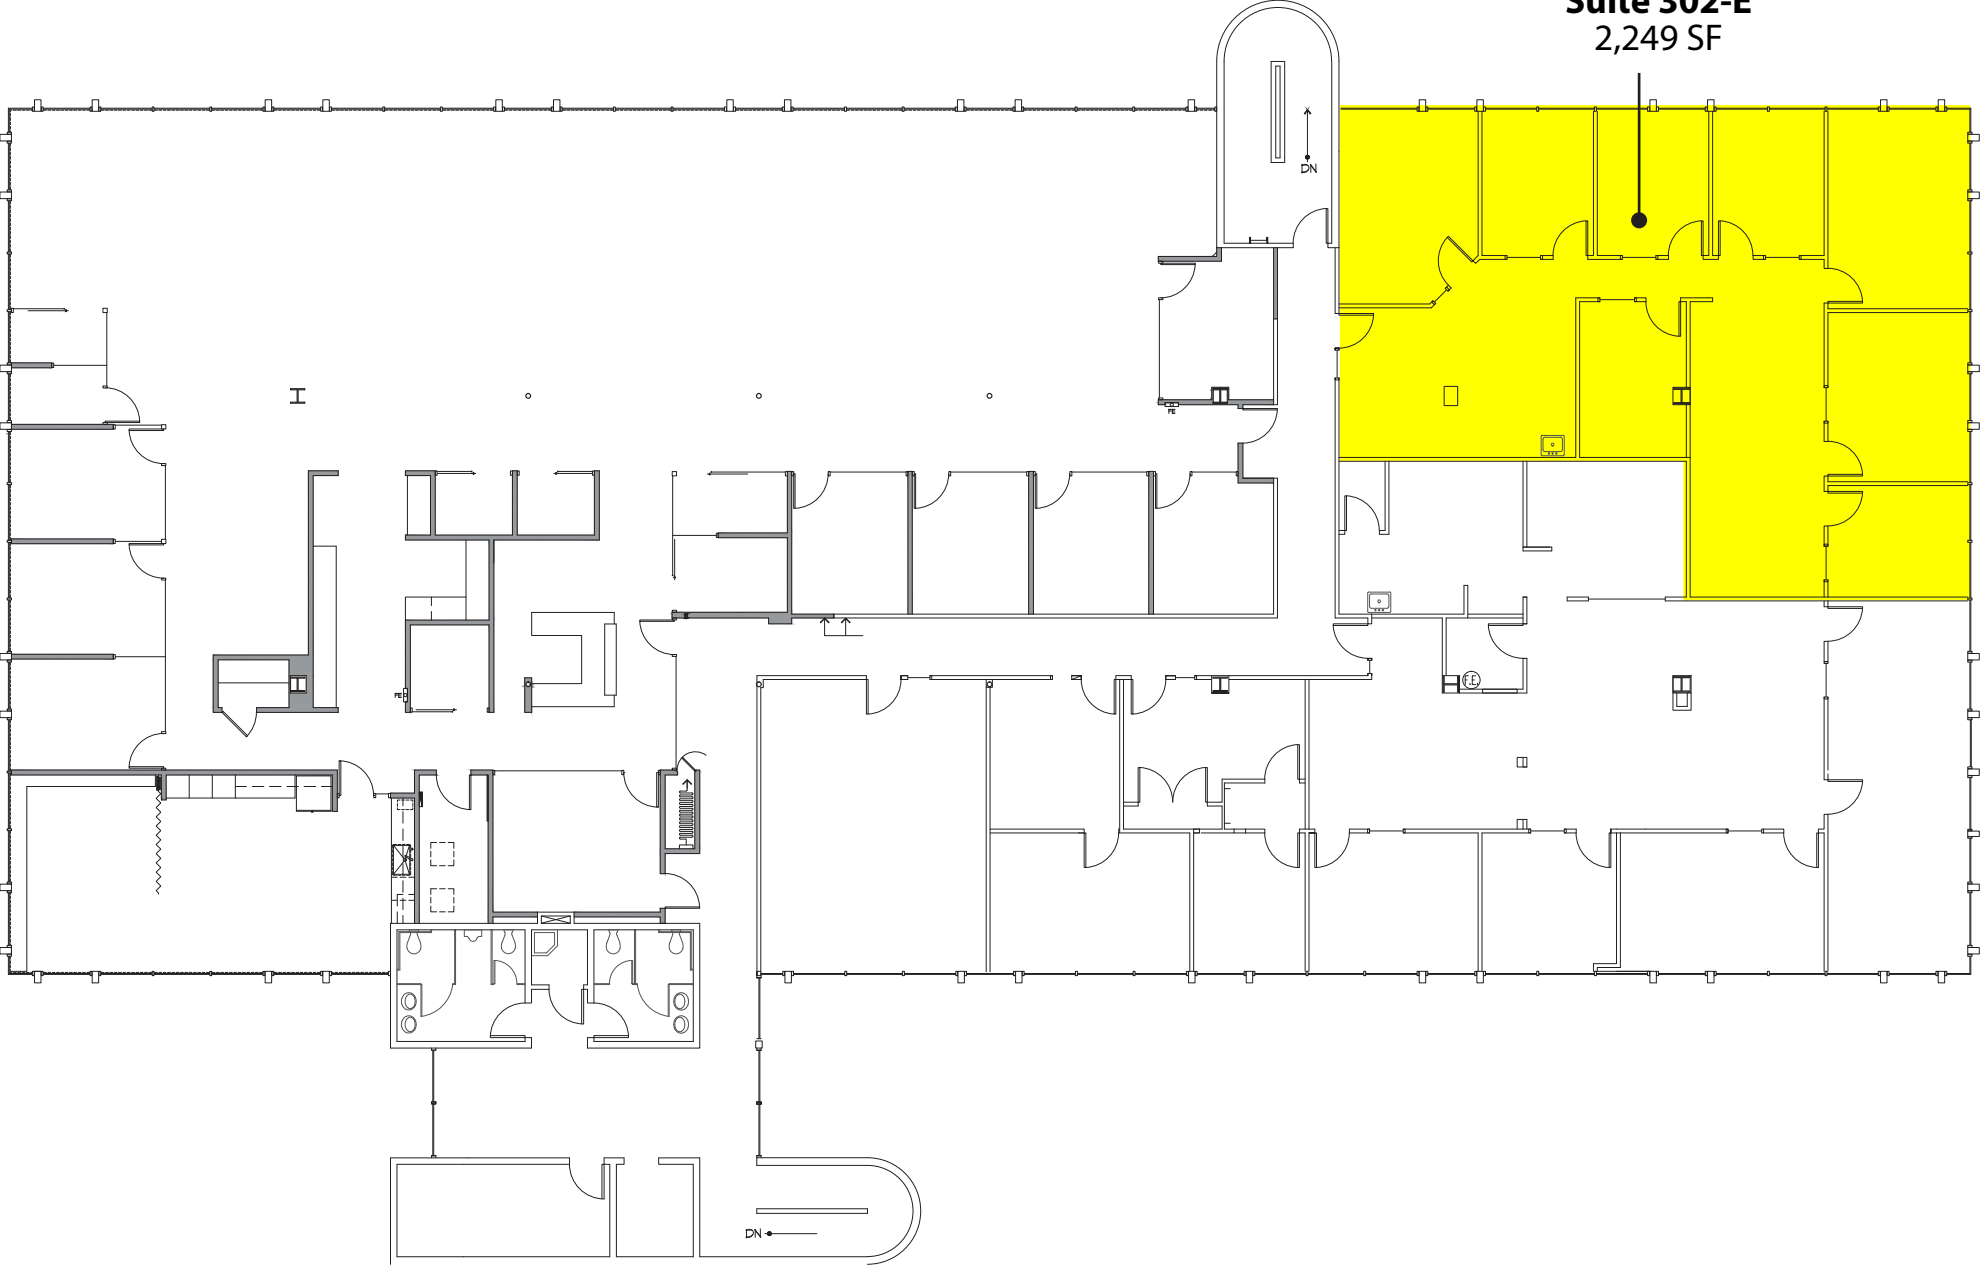

Suite 302-E
2,249 SF

THIRD FLOOR PLAN

SCALE :NTS

Park Heights Building
1800 112th Avenue NE | Bellevue, WA