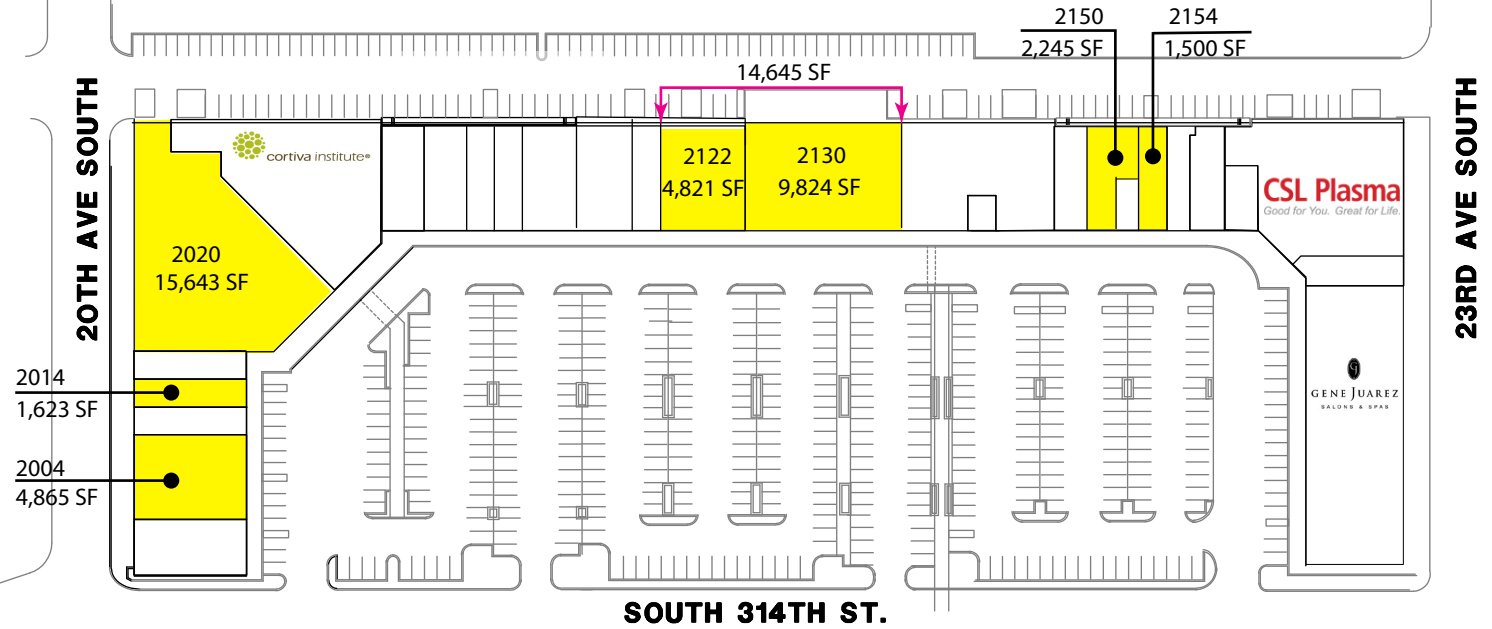

**SOUTH 312TH ST.**

**Federal Way Performing Arts  
and Events Center  
- NOW Open -**

**Federal Way  
Transit Center**  
↓

# HILLSIDE PLAZA SHOPPING CENTER

2000-2222 S 314th Street | Federal Way, WA 98003