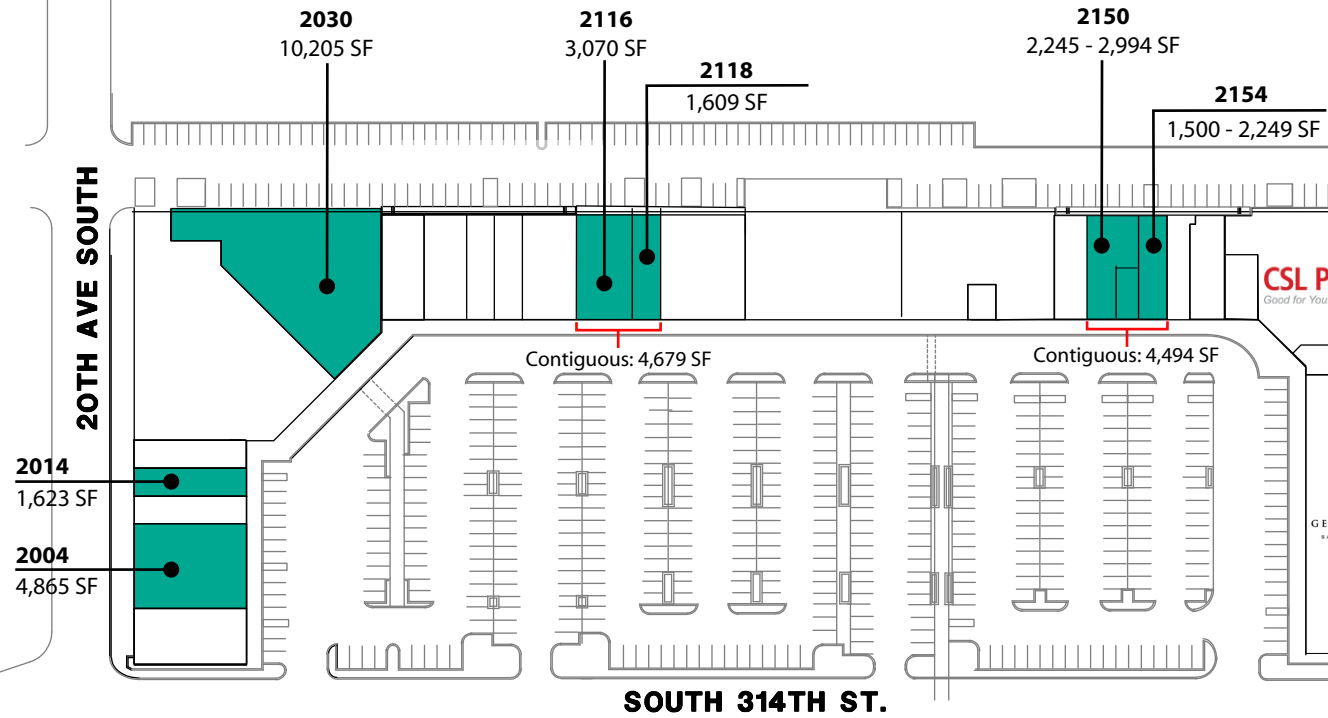

SOUTH 312TH ST.

**Federal Way Performing Arts
and Events Center
- NOW Open -**

**Federal Way
Transit Center**
↓

HILLSIDE PLAZA SHOPPING CENTER

2000-2222 S 314th Street | Federal Way, WA 98003