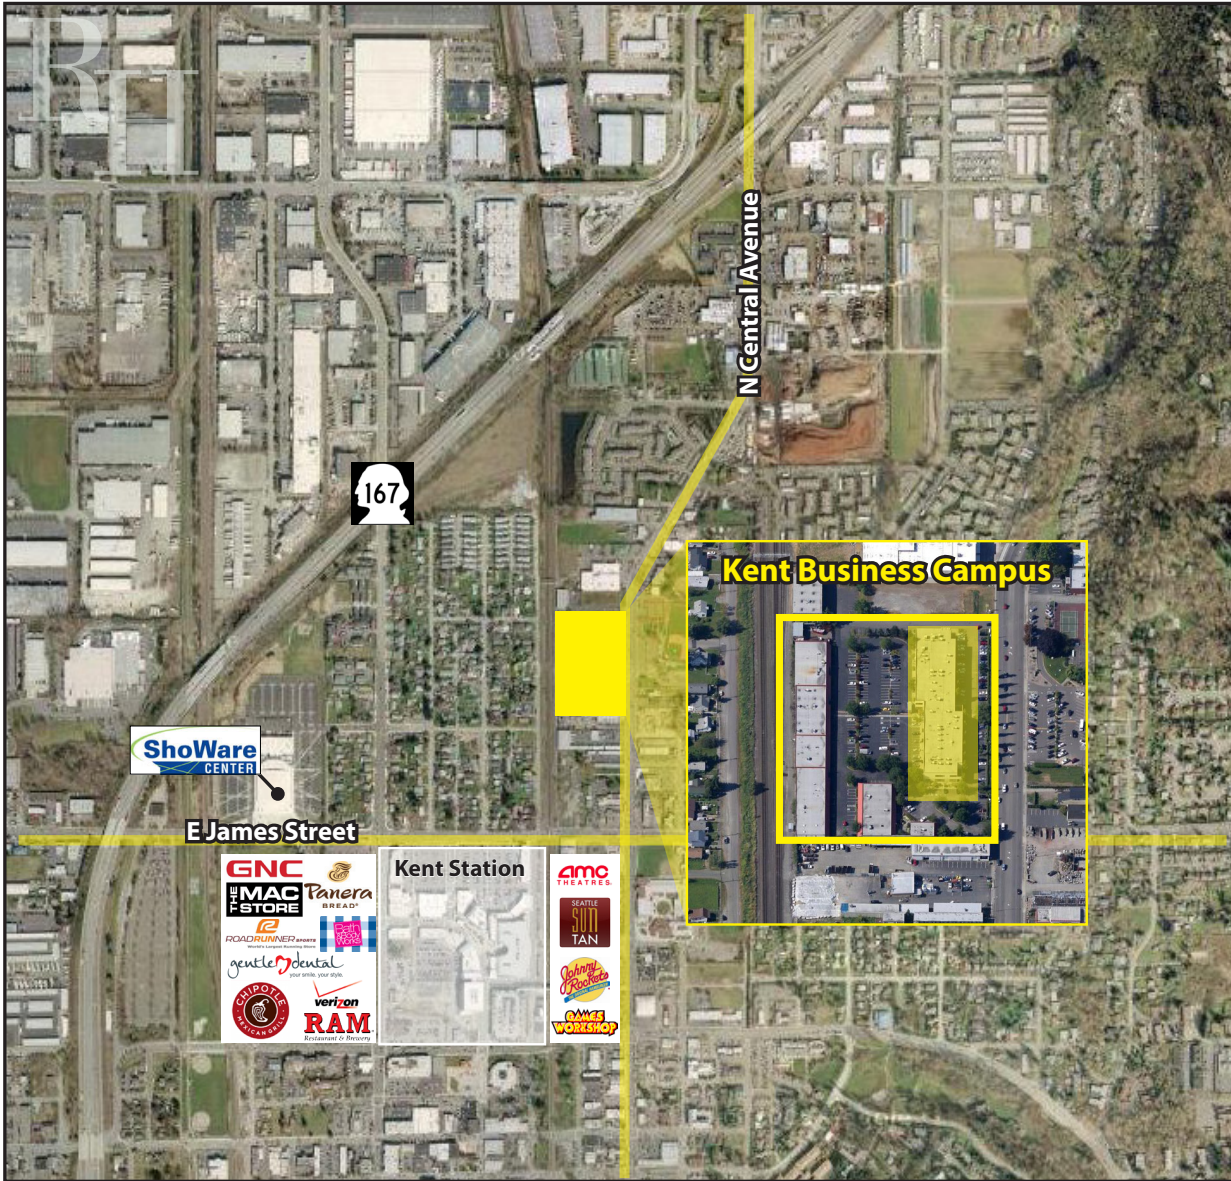

KENT BUSINESS CAMPUS

841 N Central Avenue, Kent, WA 98032

For more information, contact:

**ROSEN~HARBOTTLE
COMMERCIAL REAL ESTATE**

Grant Rubenstein
(425) 289-2220
grant@rosenharbottle.com

www.rosenharbottle.com

Rosen~Harbottle Commercial Real Estate | P.O. Box 5003 Bellevue, WA 98009-5003
phone: (425) 454-3030 fax: (425) 454-6705 | www.rosenharbottle.com

The information provided has been obtained from sources believed reliable. While we do not doubt its accuracy, we have not verified and make no guarantee, warranty or representation about it. It is your sole responsibility to independently confirm its accuracy and completeness.