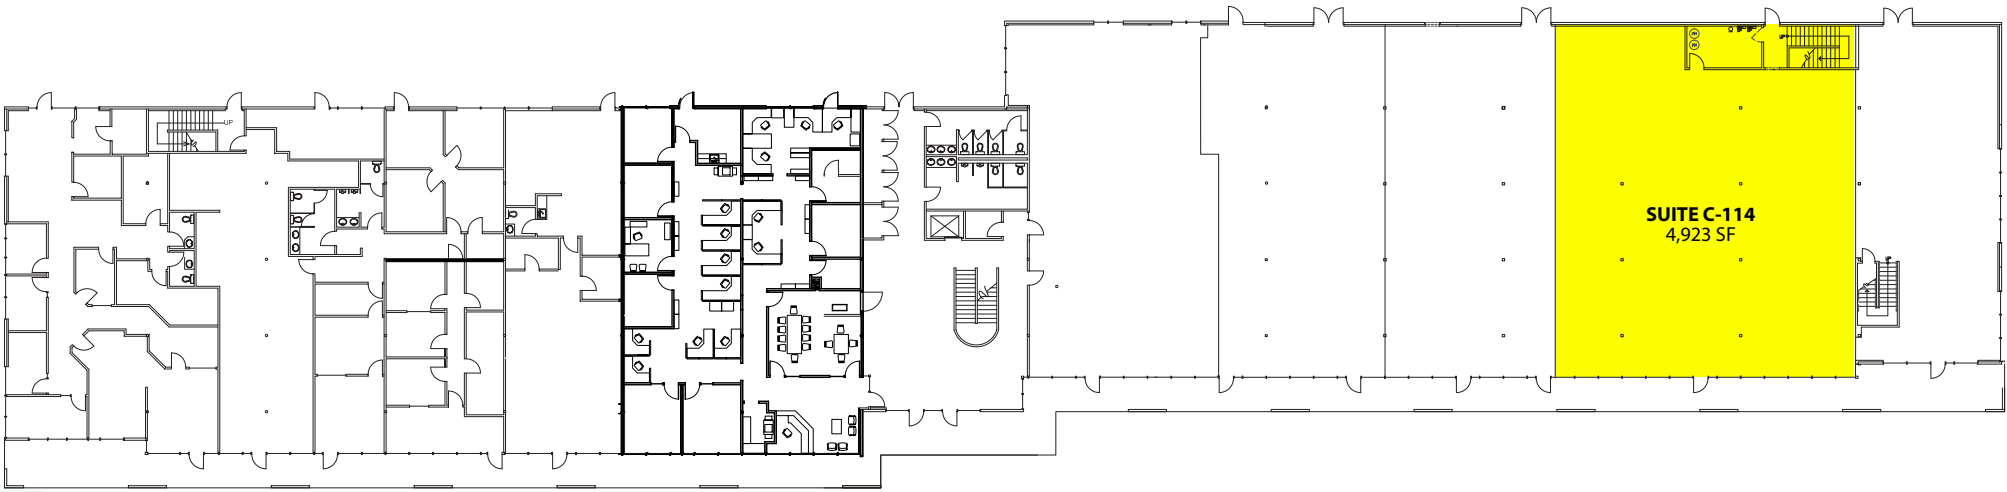

Building C - First Floor

Rosen~Harbottle Commercial Real Estate | P.O. Box 5003 Bellevue, WA 98009-5003
phone: (425) 454-3030 fax: (425) 454-6705 | www.rosenharbottle.com

The information provided has been obtained from sources believed reliable. While we do not doubt its accuracy, we have not verified and make no guarantee, warranty or representation about it. It is your sole responsibility to independently confirm its accuracy and completeness.