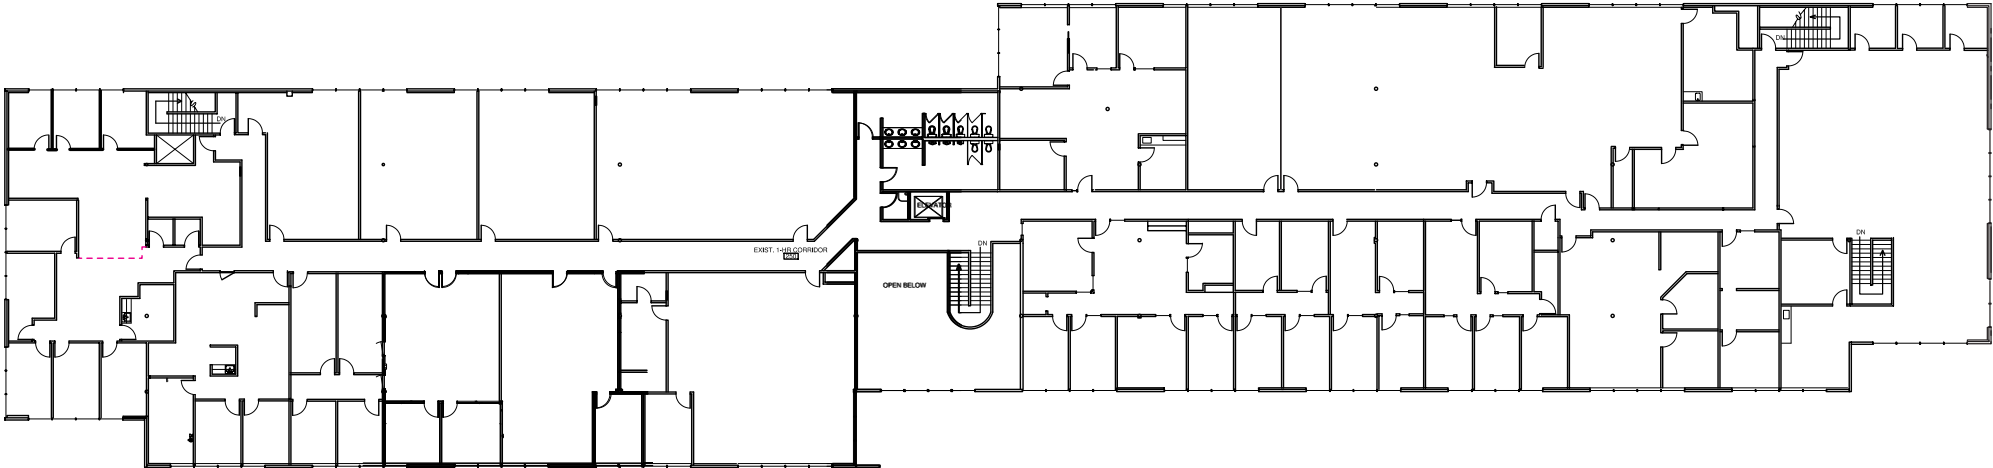

KENT BUSINESS CAMPUS

841 N Central Avenue, Kent, WA 98032

Building C - Second Floor