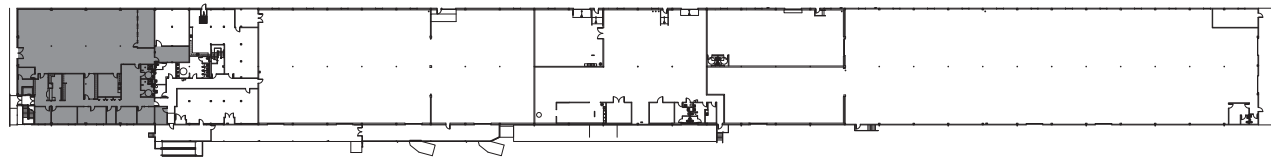

SUITE 150 - 8,778 SF Office Available

 **4,708 SF Warehouse**

FLOOR PLAN

NOT TO SCALE

MILITARY ROAD SOUTH BUILDING

8300 Military Road S | Seattle, WA

ROSEN HARBOTTLE
COMMERCIAL REAL ESTATE