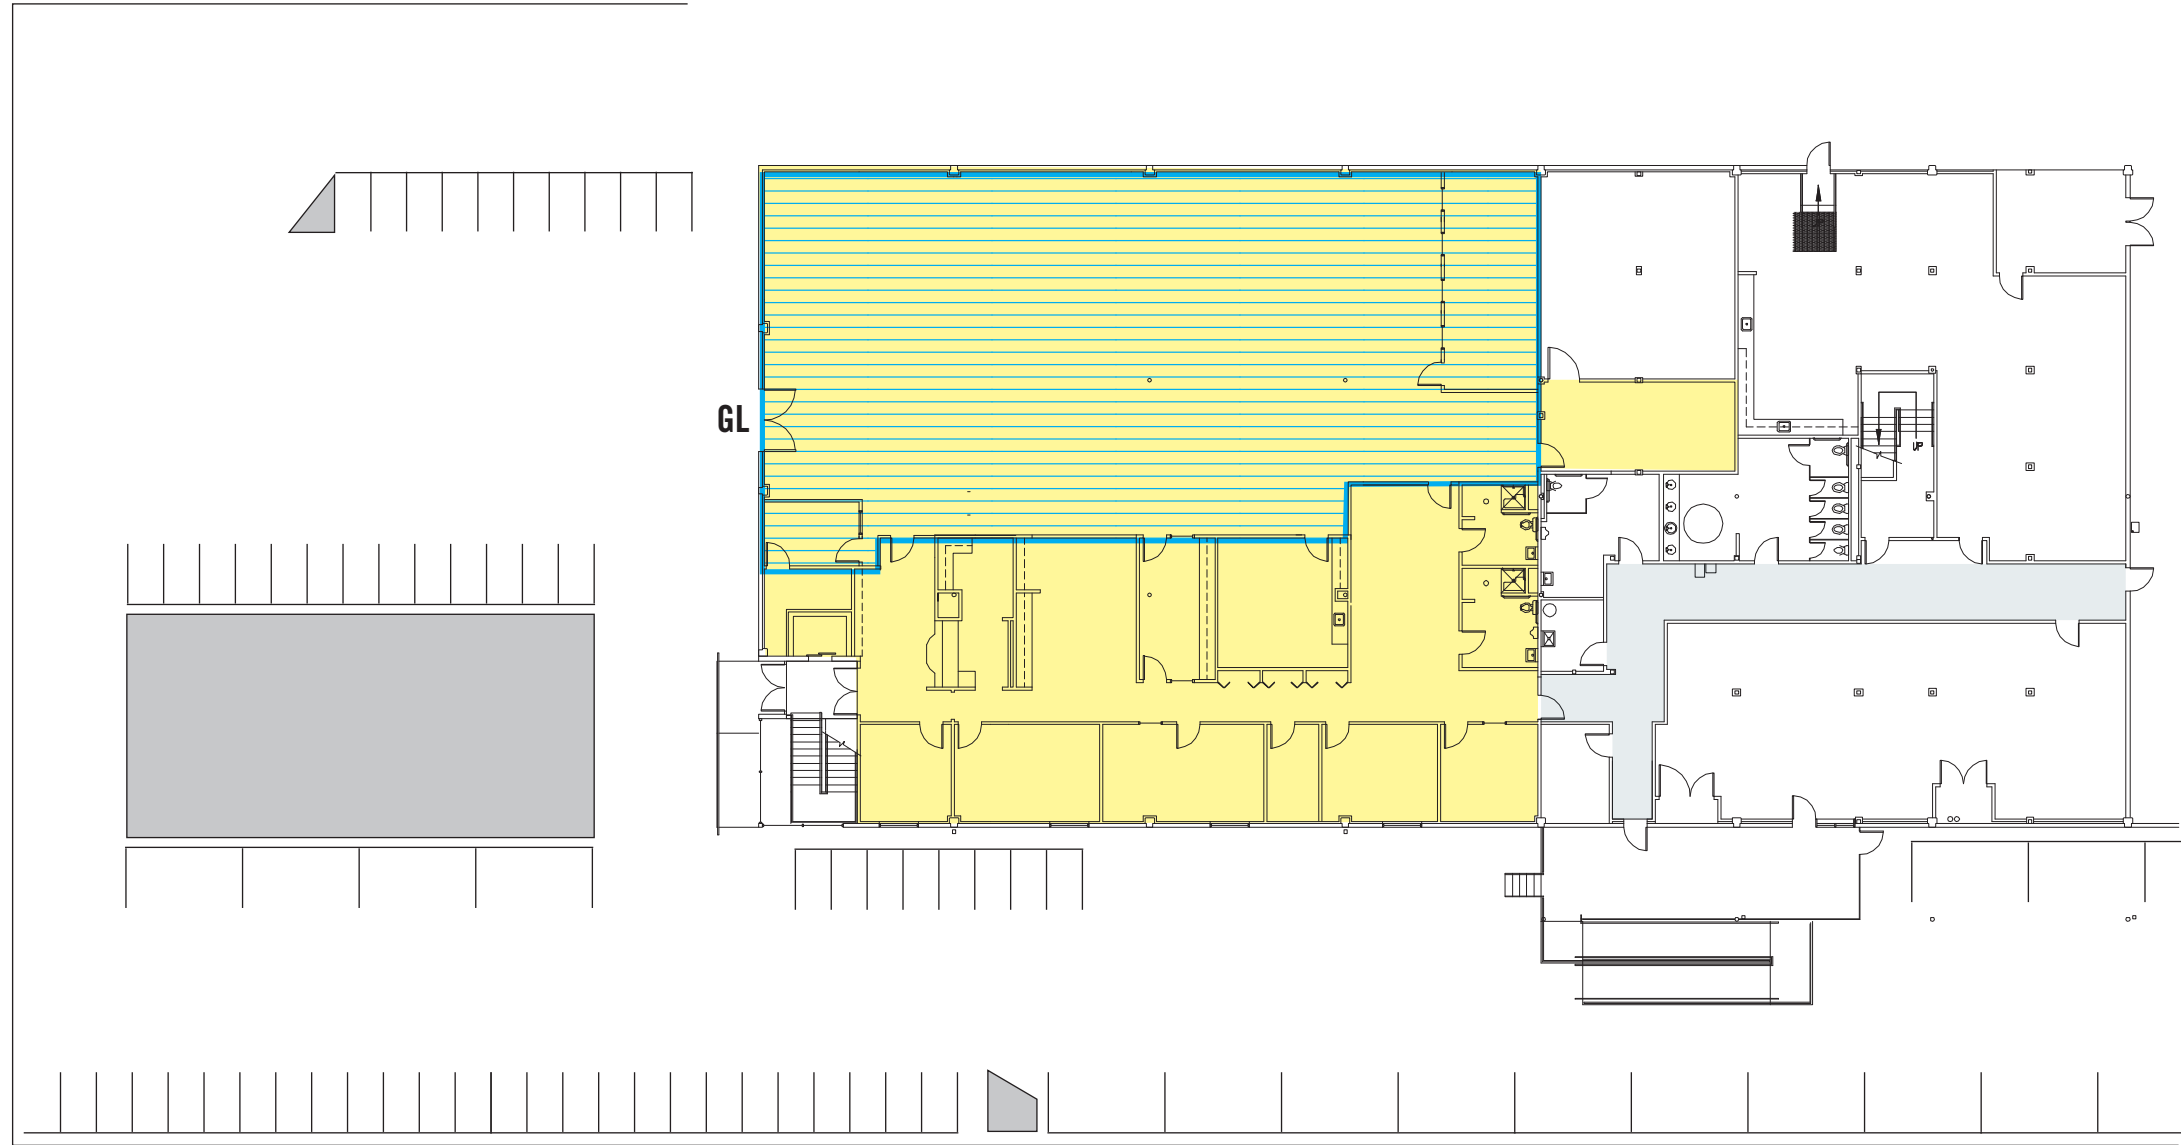

SUITE 150 - 8,778 SF Office Available

 **4,708 SF Warehouse**

FLOOR PLAN

NOT TO SCALE

MILITARY ROAD SOUTH BUILDING

8300 Military Road S | Seattle, WA

ROSEN HARBOTTLE
COMMERCIAL REAL ESTATE