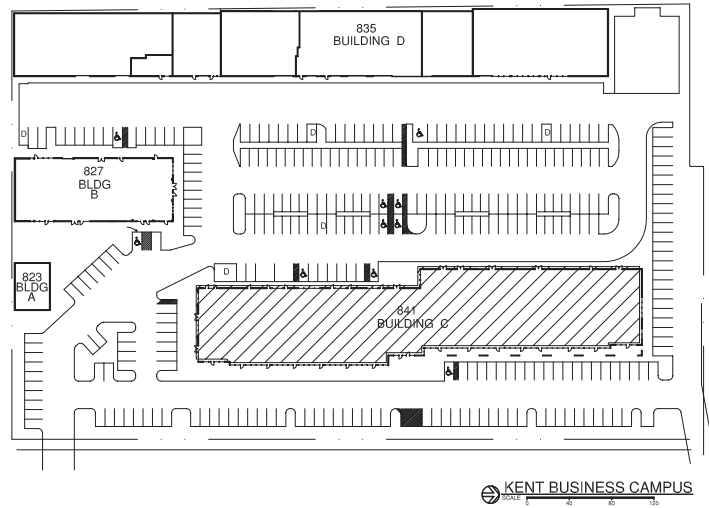

SUITE C-100
2,947 SF

KENT BUSINESS CAMPUS - BUILDING C (1st Floor)

841 N Central Avenue | Kent, WA 98032