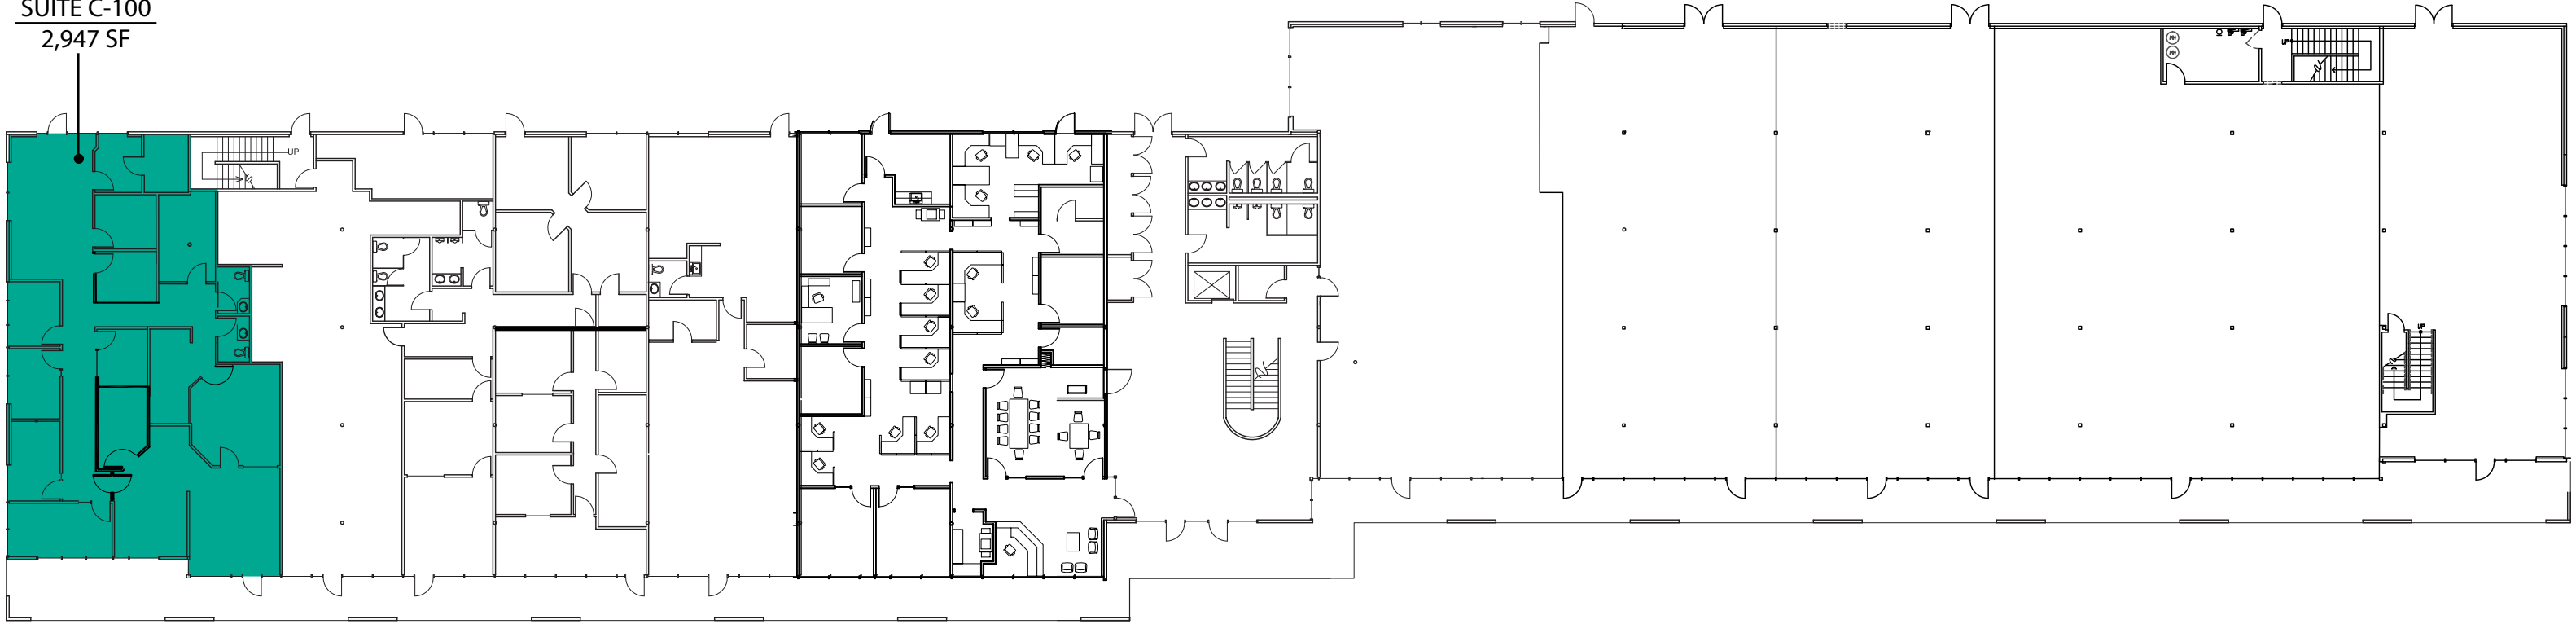

SUITE C-100
2,947 SF

KENT BUSINESS CAMPUS - BUILDING C (1st Floor)

841 N Central Avenue | Kent, WA 98032