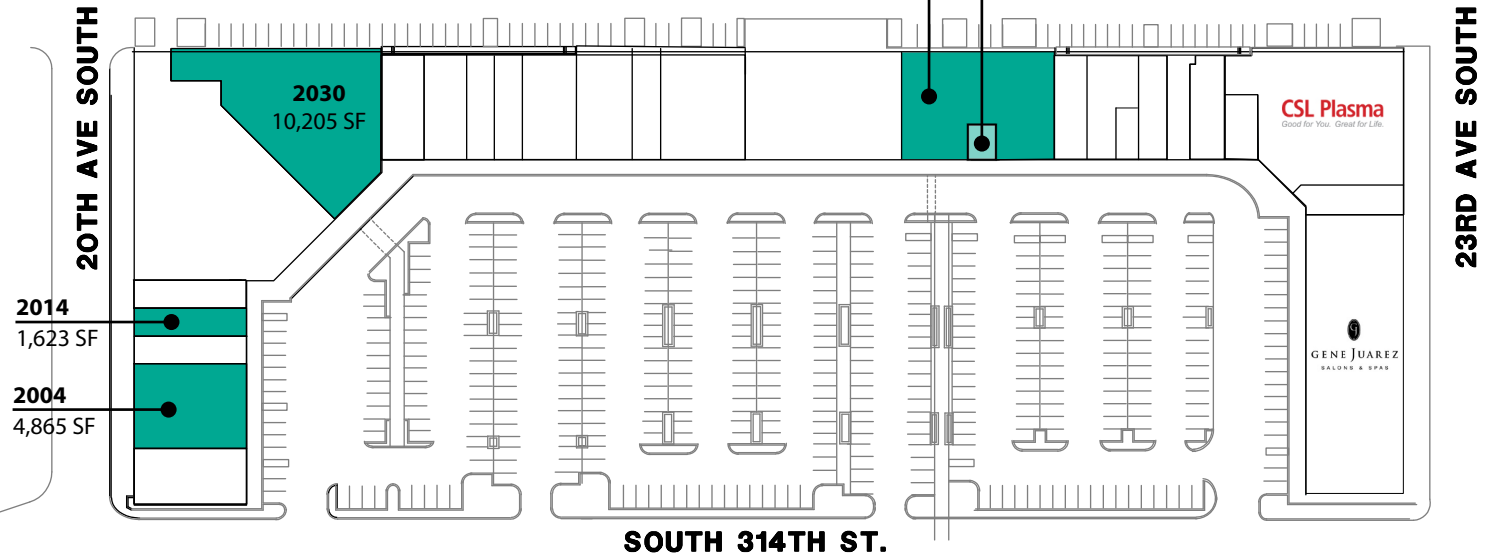

SOUTH 312TH ST.

2014  
1,623 SF

2004  
4,865 SF

2030  
10,205 SF

2144  
8,956 SF

2142  
500 SF

CSL Plasma  
Great for You. Great for Life.

GENE JUAREZ  
SALONS & SPAS

SOUTH 314TH ST.

Federal Way Performing Arts  
and Events Center

Federal Way  
Transit Center

# HILLSIDE PLAZA SHOPPING CENTER

2000-2222 S 314th Street | Federal Way, WA 98003

**ROSEN HARBOTTLE**  
COMMERCIAL REAL ESTATE