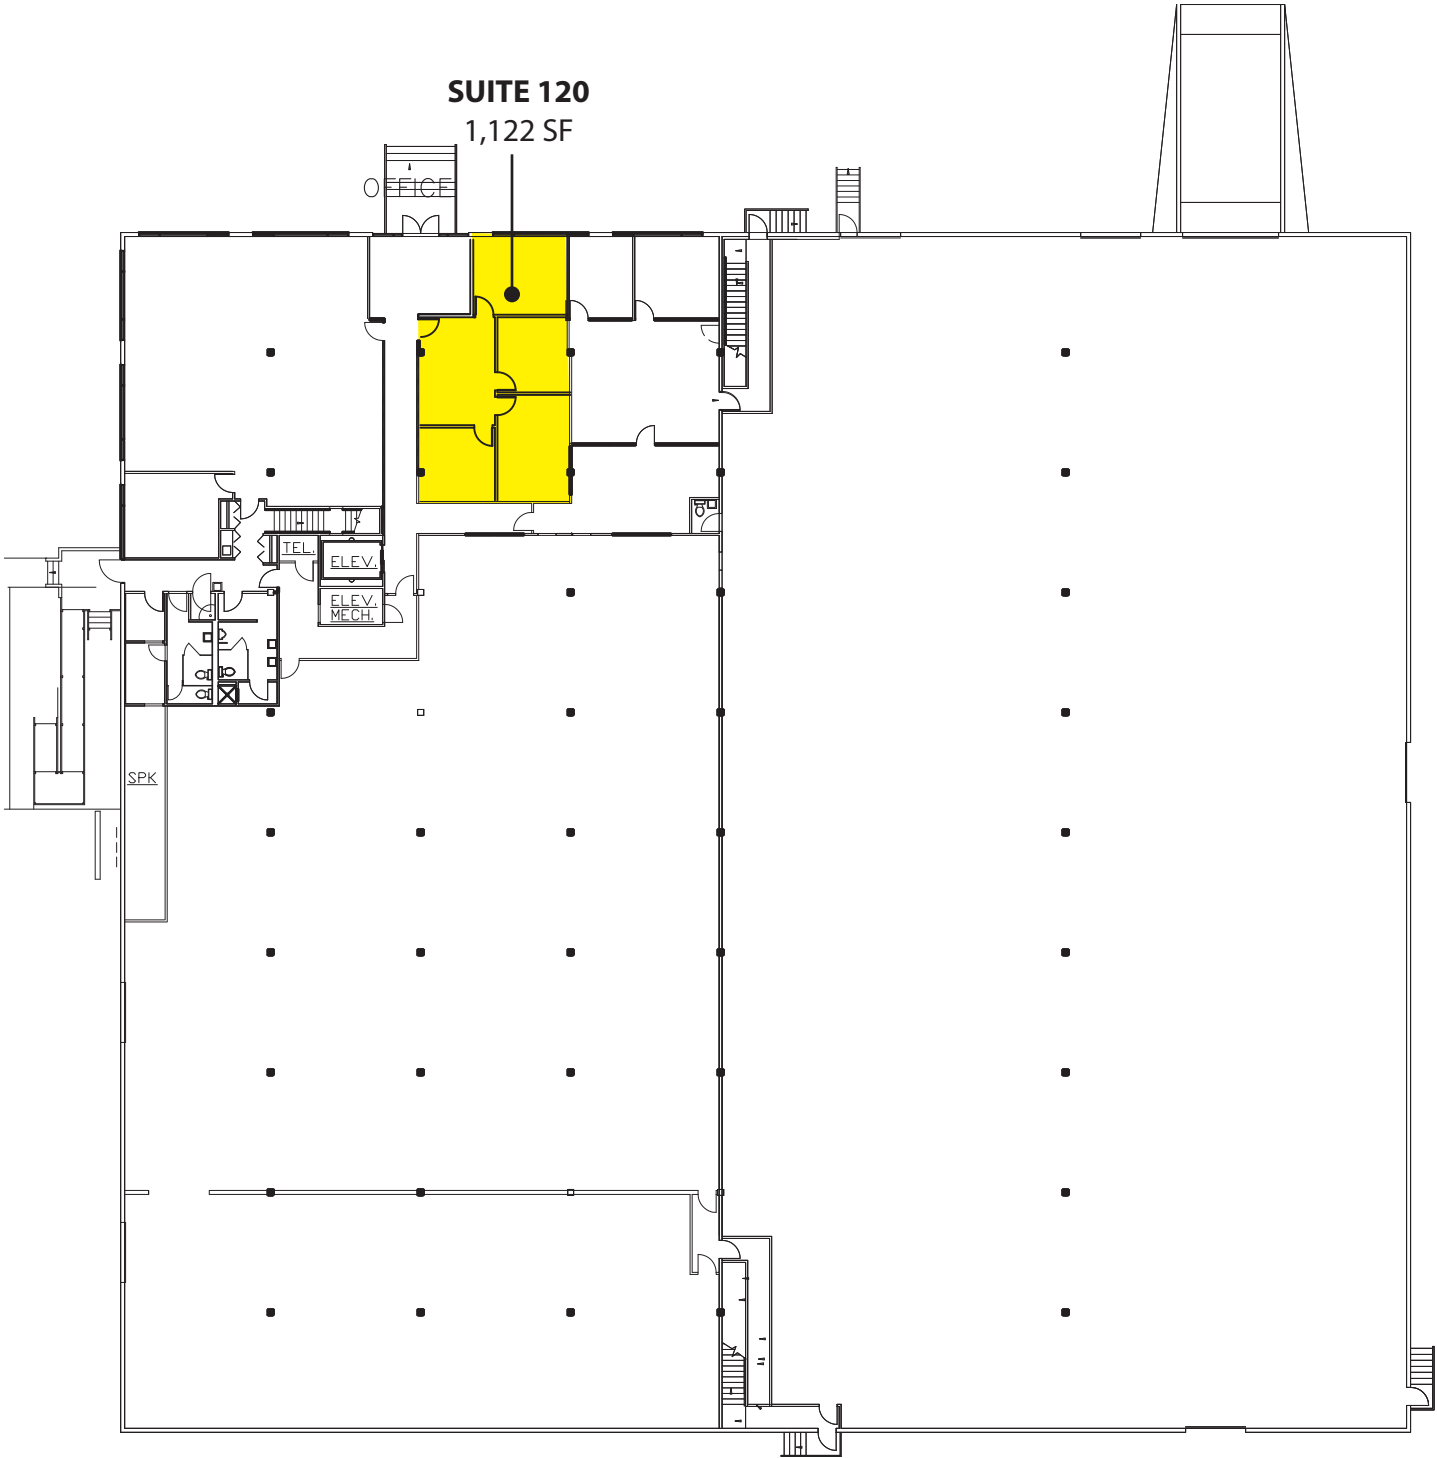

SUITE 120
1,122 SF

FIRST FLOOR PLAN
N.T.S.

Bear Creek Plaza
19011 WOODINVILLE-SNOHOMISH RD NE
WOODINVILLE, WA

ROSEN | HARBOTTLER