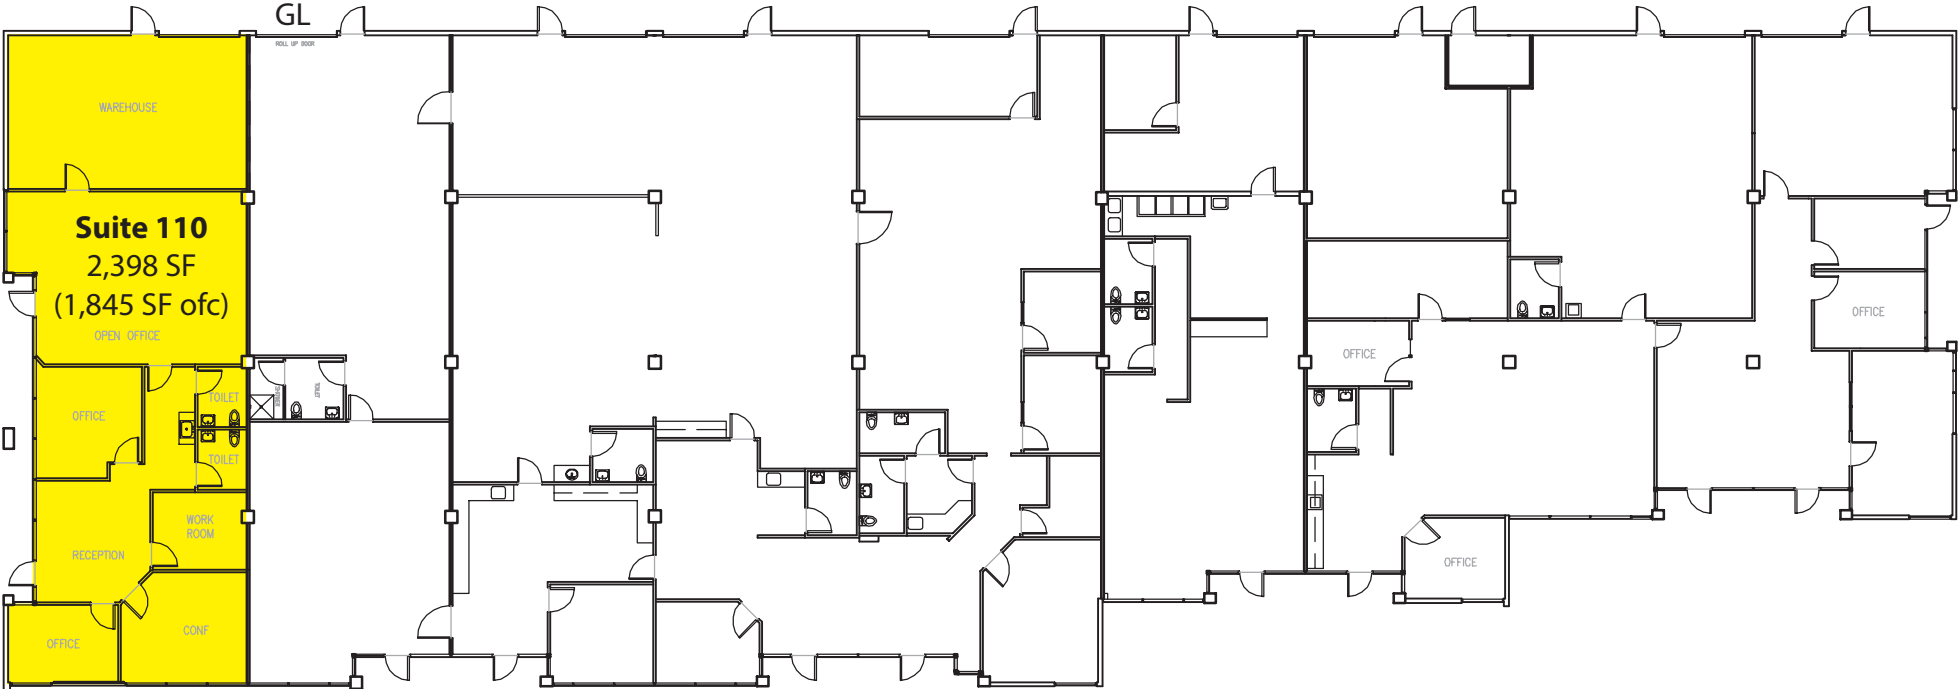

Business Park Total: 125,850 SF

Building Total: 17,600 SF