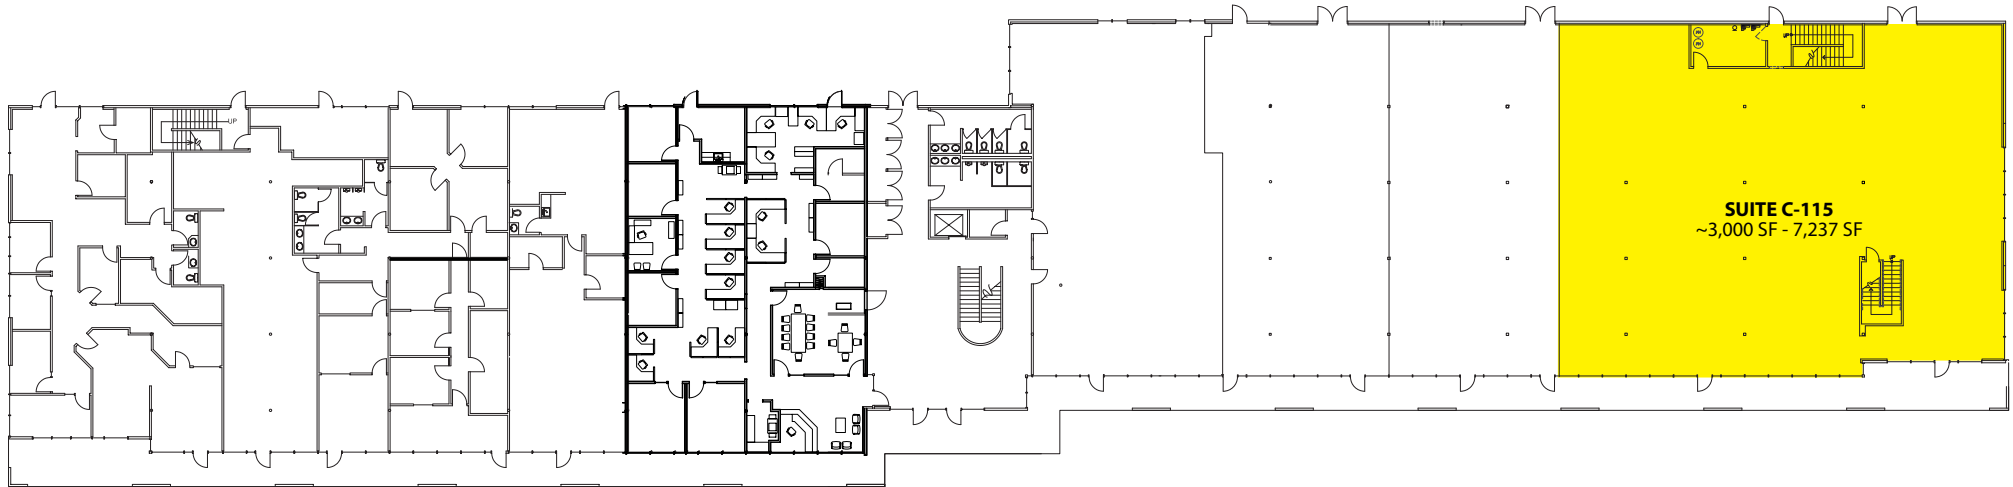

KENT BUSINESS CAMPUS

841 N Central Avenue, Kent, WA 98032

Building C - First Floor