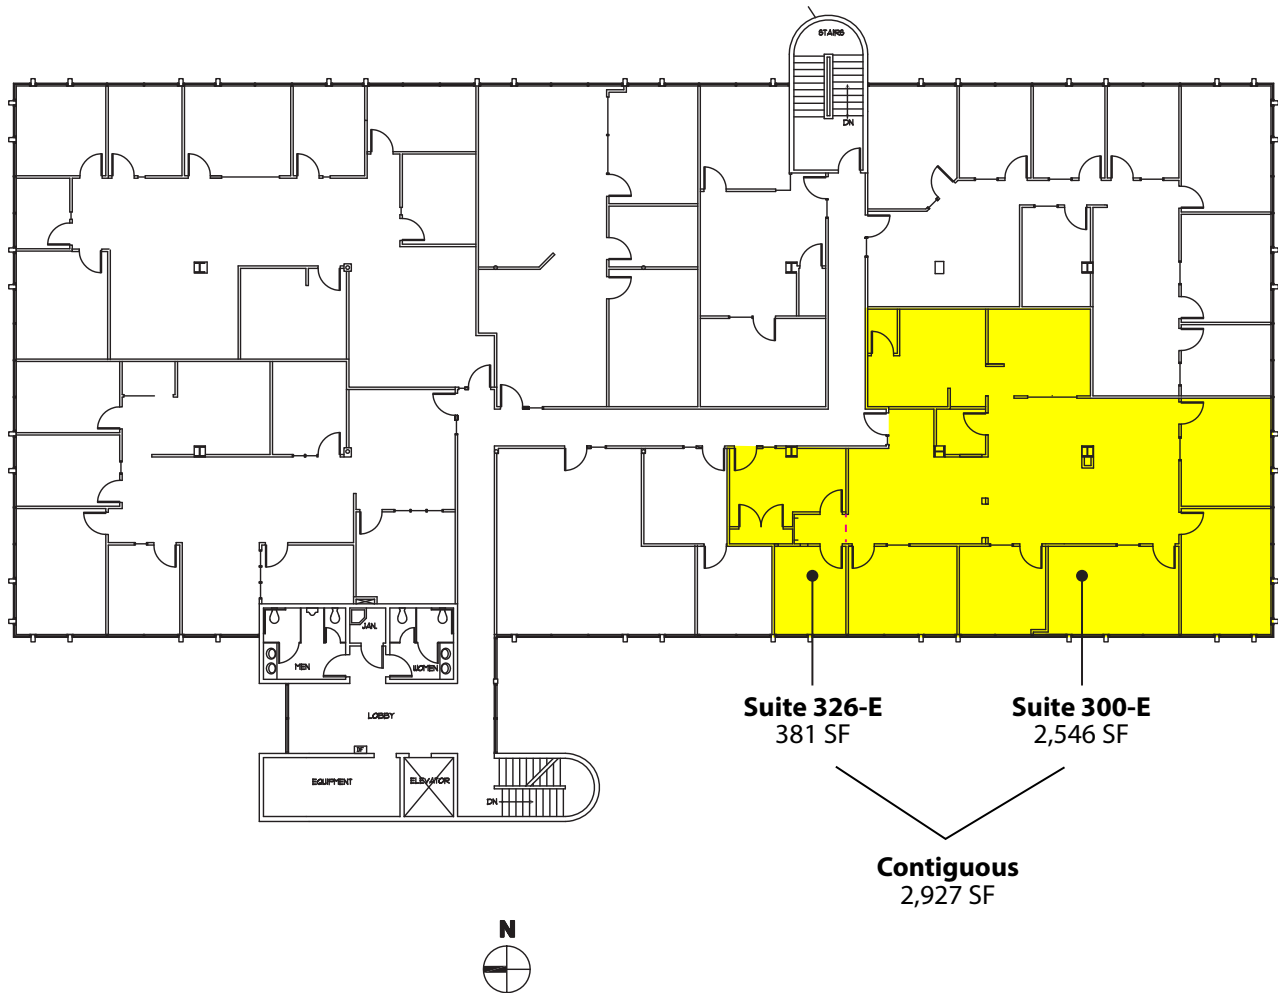

Park Heights Building

1800 112TH AVENUE NE, BELLEVUE, WA 98004

BELLEVUE OFFICE FOR LEASE

2,927 SF Available

\$28.50/SF, Full-Service

FEATURES:

- Divisible to 381 SF
- Corner Suite with Efficient Layouts
- Close-In Bellevue Location
- Free Surface Parking
- Across from Hidden Valley Park
- Extensive Glass Line

Park Heights Building

1800 112TH AVENUE NE, BELLEVUE, WA 98004

THIRD FLOOR

<u>Suite</u>	<u>Square Feet</u>	<u>Available</u>
326-E	381 SF	3/1/2017
300-E	2,546 SF	3/1/2017
Contiguous	2,927	3/1/2017

Rosen~Harbottle Commercial Real Estate | P.O. Box 5003 Bellevue, WA 98009-5003
phone: (425) 454-3030 fax: (425) 454-6705 | www.rosenharbottle.com