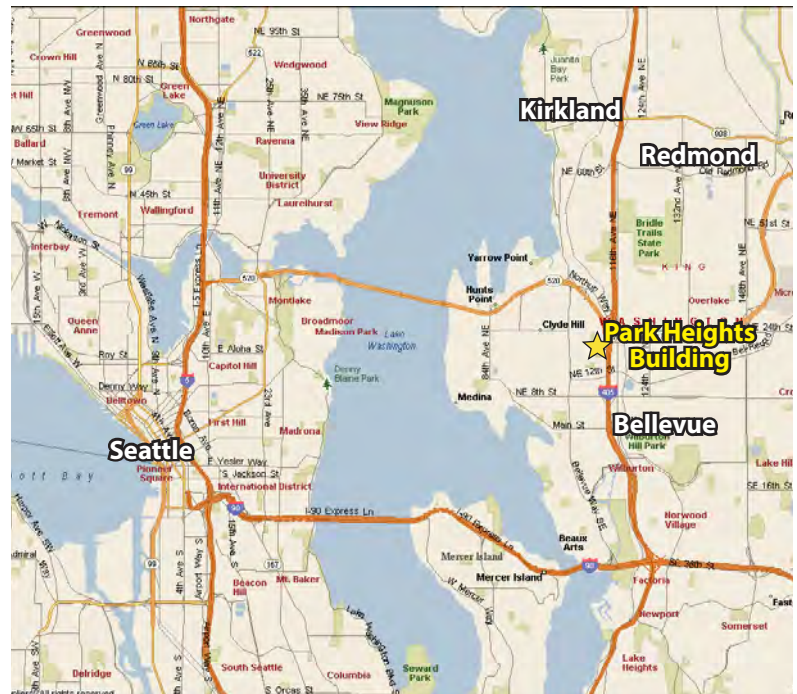

Park Heights Building

1800 112TH AVENUE NE, BELLEVUE, WA 98004

For more information, contact:

**ROSEN~HARBOTTLE
COMMERCIAL REAL ESTATE**

Grant Rubenstein

(425) 289-2220

grant@rosenharbottle.com

www.rosenharbottle.com