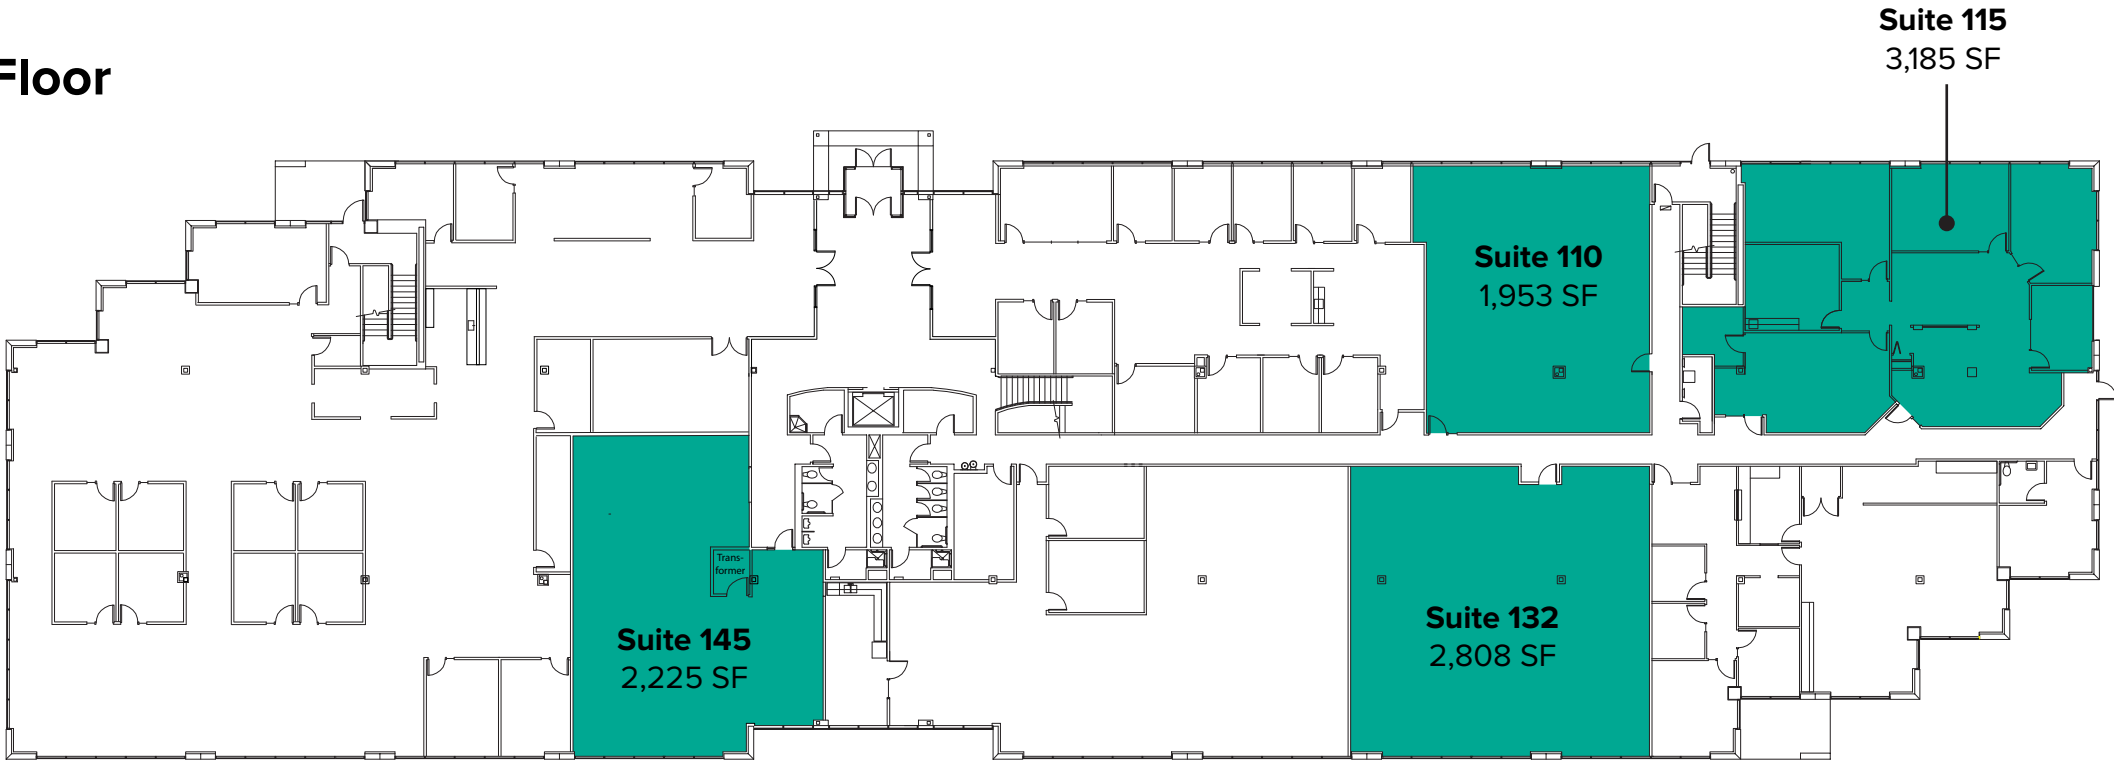

Second Floor

First Floor

East Campus Corporate Park IV

First & Second Floor

3450 South 344th Way, Federal Way, WA 98001