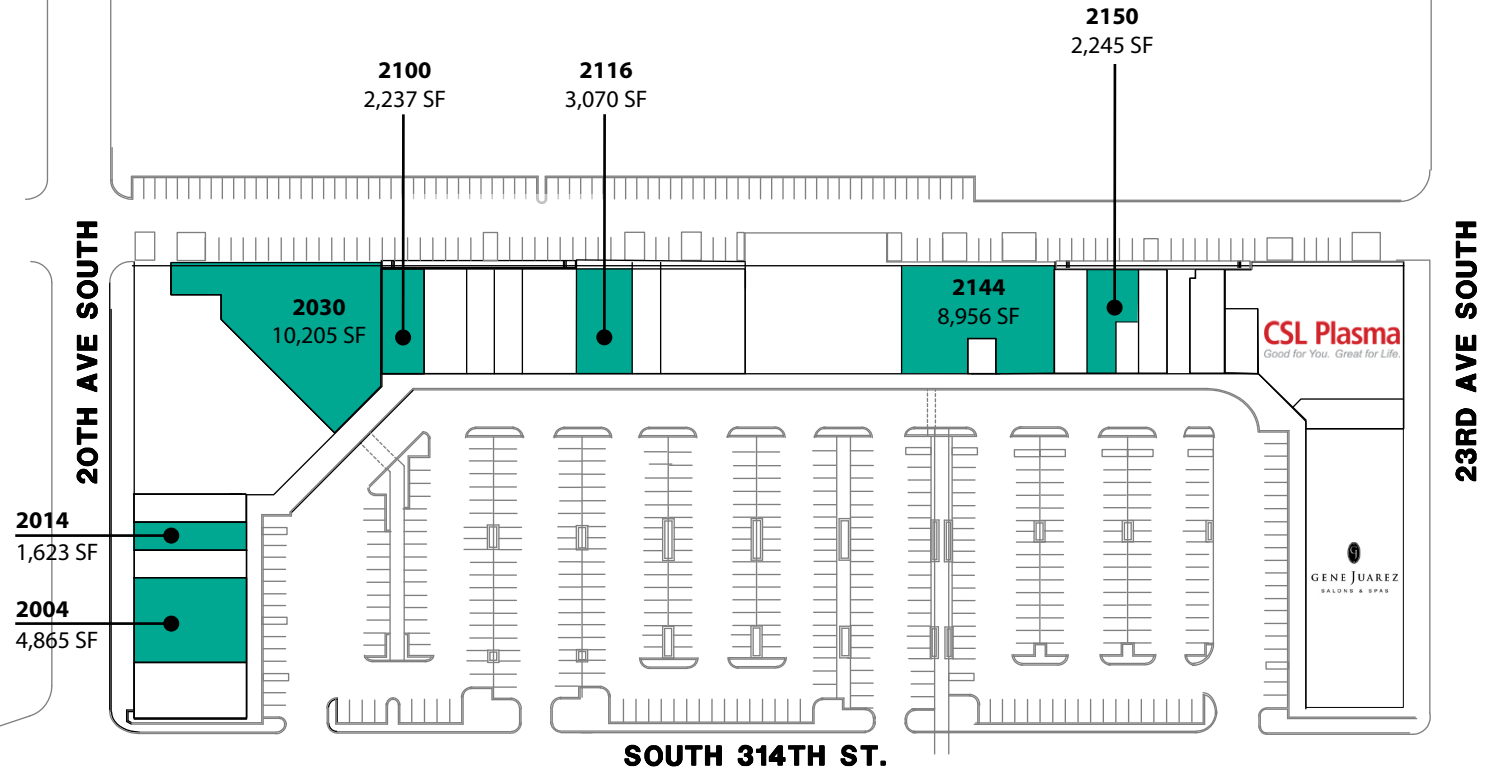

SOUTH 312TH ST.

Federal Way Performing Arts
and Events Center

Federal Way
Transit Center

HILLSIDE PLAZA SHOPPING CENTER

2000-2222 S 314th Street | Federal Way, WA 98003

ROSEN HARBOTTLE
COMMERCIAL REAL ESTATE