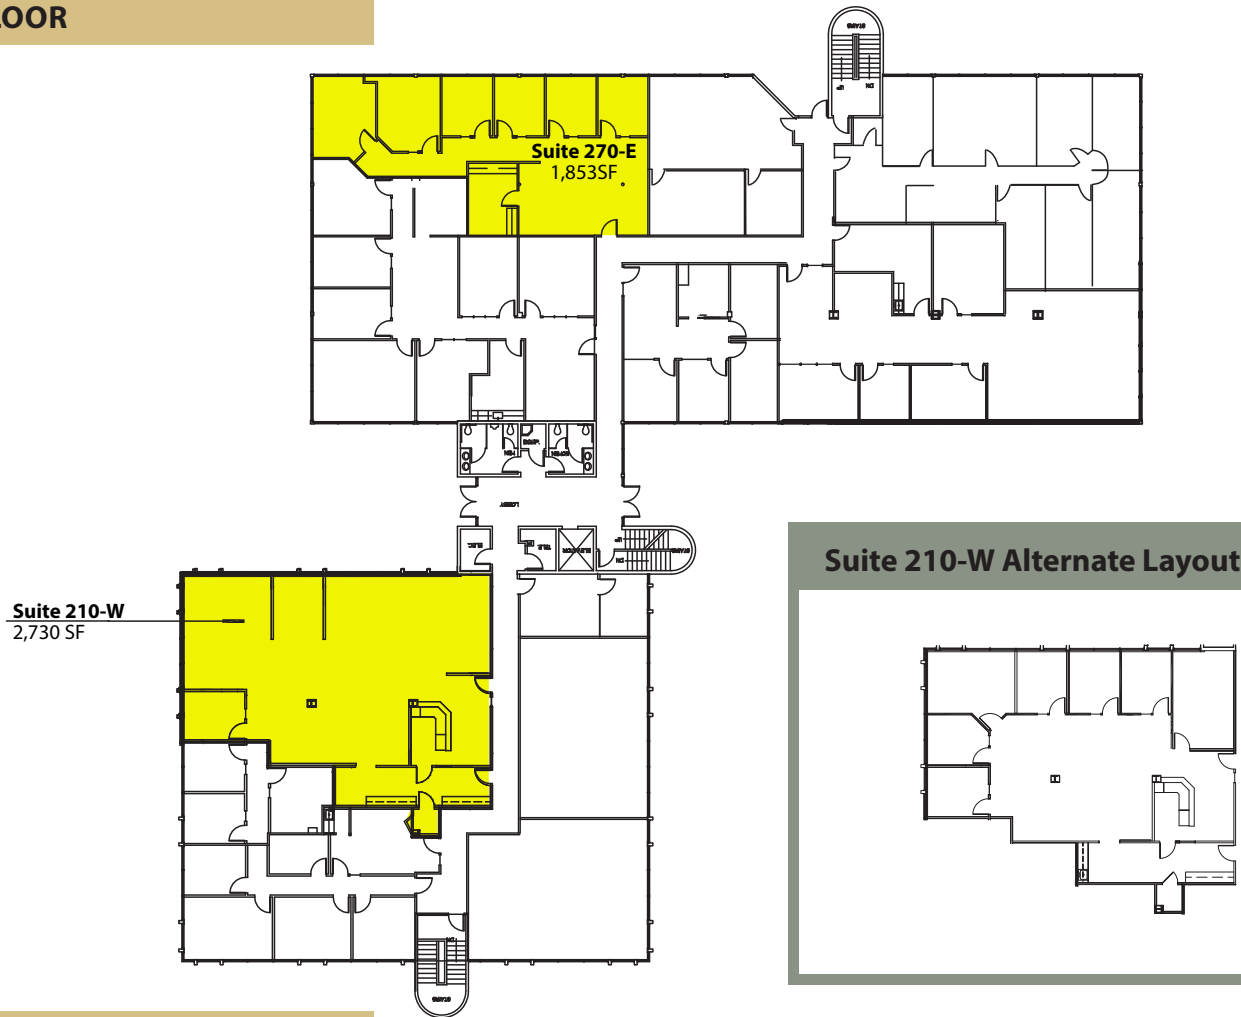

Park Heights Building

1800 112TH AVENUE NE, BELLEVUE, WA 98004

SECOND FLOOR

THIRD FLOOR