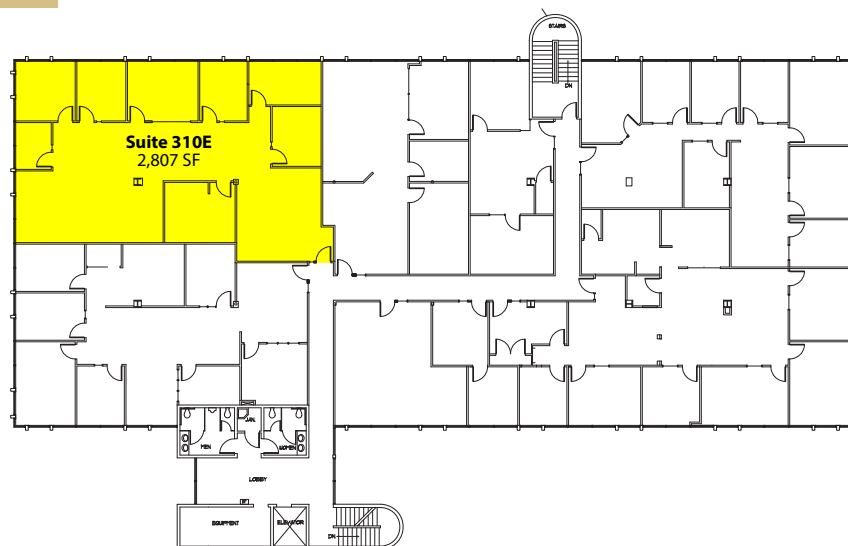

Rosen~Harbottle Commercial Real Estate | P.O. Box 5003 Bellevue, WA 98009-5003
phone: (425) 454-3030 fax: (425) 454-6705 | www.rosenharbottle.com

The information provided has been obtained from sources believed reliable. While we do not doubt its accuracy, we have not verified and make no guarantee, warranty or representation about it. It is your sole responsibility to independently confirm its accuracy and completeness.