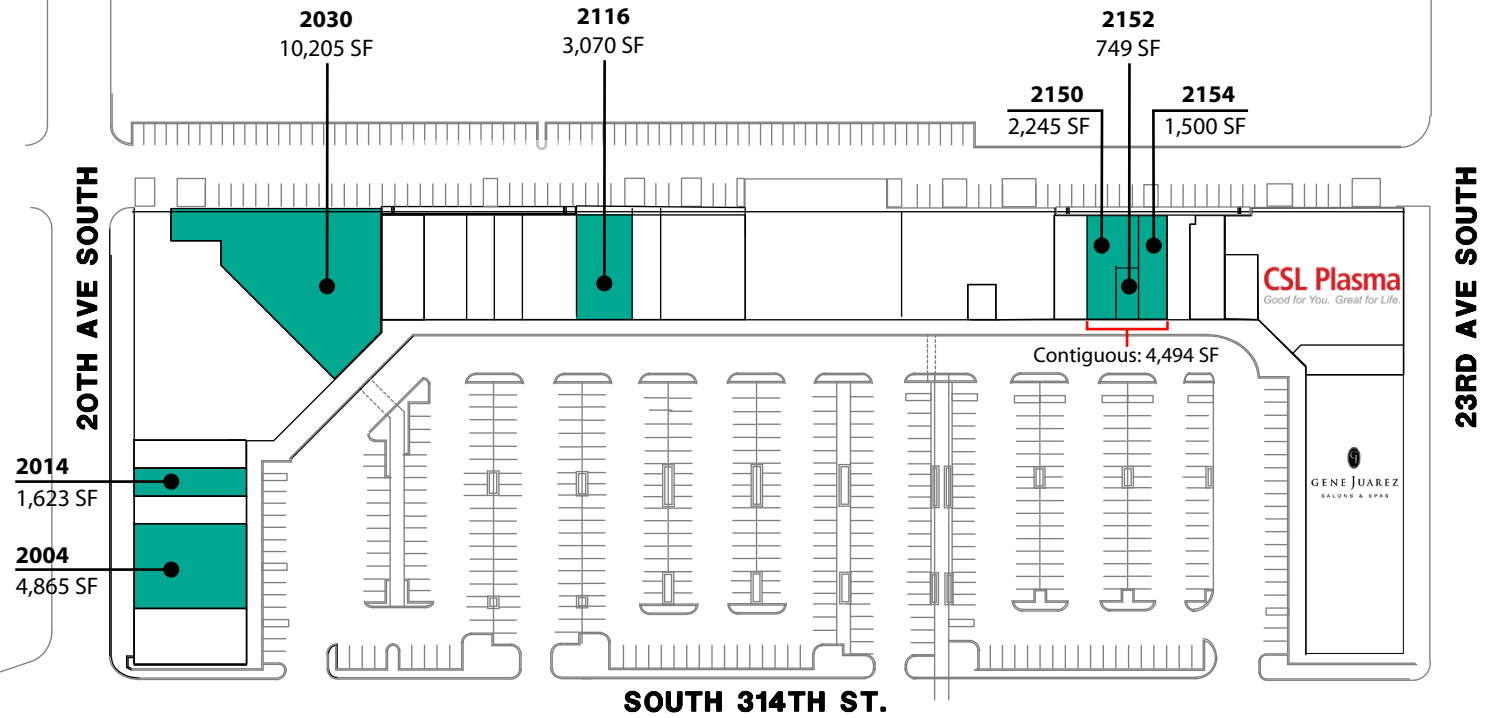

SOUTH 312TH ST.

Federal Way Performing Arts  
and Events Center  
- NOW Open -

Federal Way  
Transit Center  
↓

# HILLSIDE PLAZA SHOPPING CENTER

2000-2222 S 314th Street | Federal Way, WA 98003