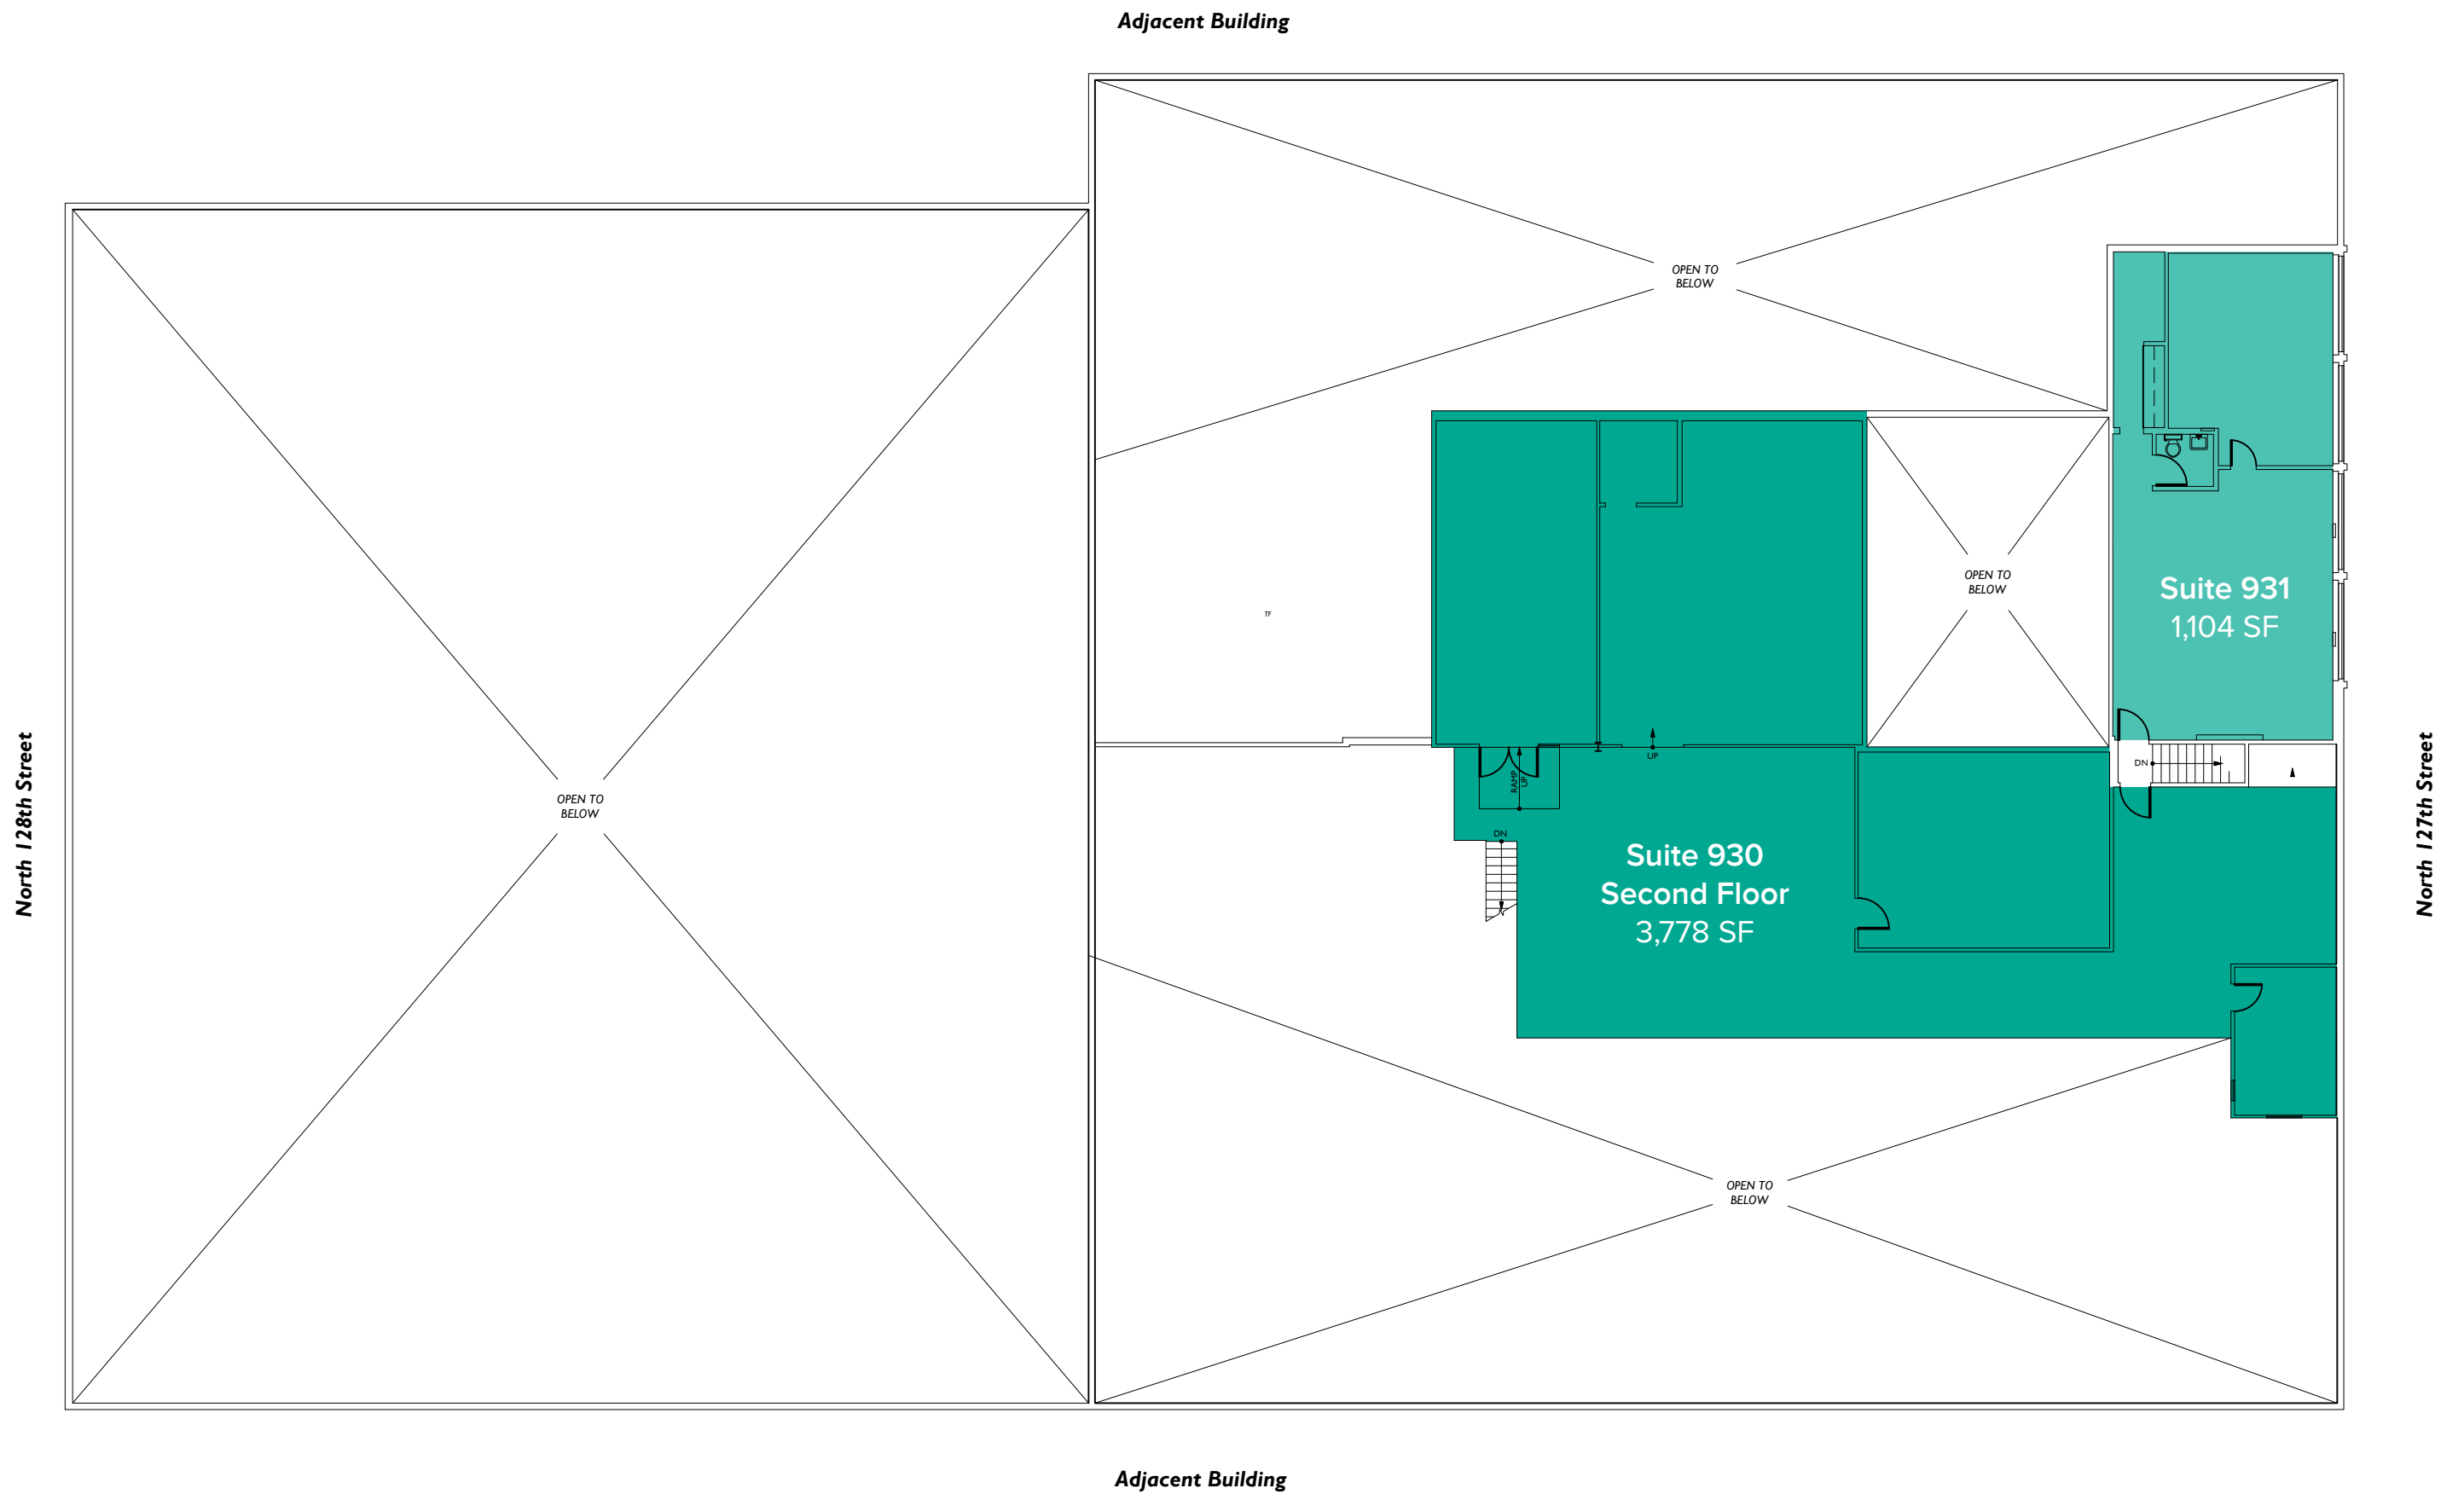

**North Seattle Industrial - First Floor**  
 921 N 128th St and 930 N 127th St, Seattle, WA 98133

# North Seattle Industrial - Second Floor

921 N 128th St and 930 N 127th St, Seattle, WA 98133