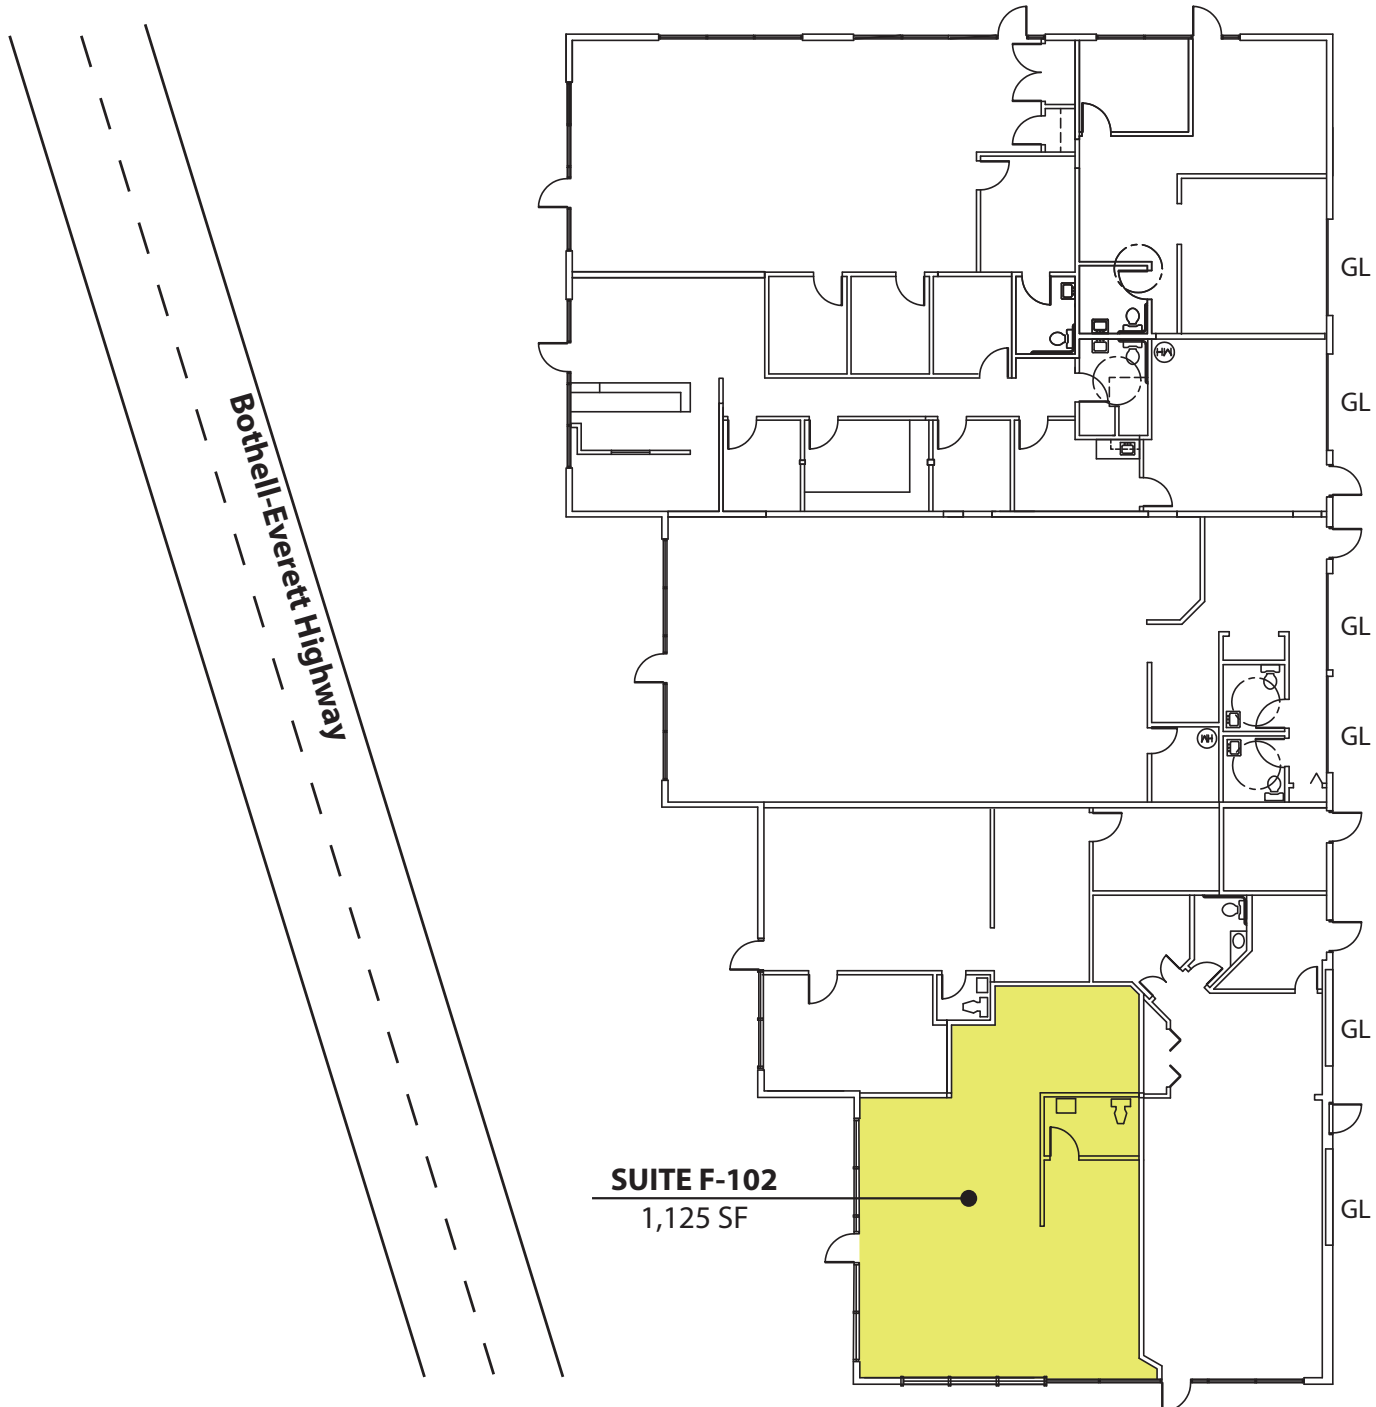

NORTHCREEK BUSINESS PARK

17901 Bothell-Everett Highway, Bothell, WA 98012

Available Space

Suite	Square Footage	Rent	Available
F-102	1,125 SF	\$21.00/SF, NNN	3/1/2019

Rosen~Harbottle Commercial Real Estate | P.O. Box 5003 Bellevue, WA 98009-5003
phone: (425) 454-3030 fax: (425) 454-6705 | www.rosenharbottle.com