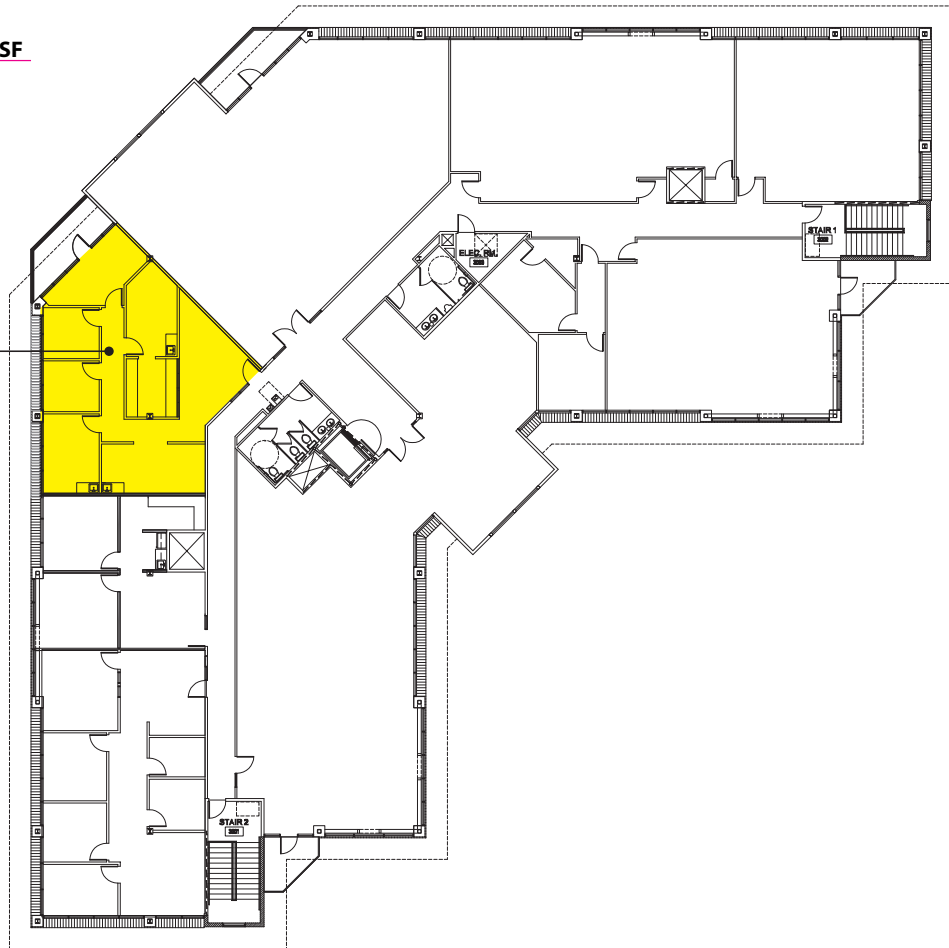

- Third Floor Medical Space with Plumbing
- Flexible Suite Sizes Ready for Improvements
- Lake Front with Views
- Two Floors of Office over Ground-Floor Retail
- 4.5 / 1,000 Parking Ratio - Free
- \$7.98 / SF Estimated NNN Expenses

LAKE TYE BUILDING

14090 Fryeland Boulevard, Monroe, WA 98272

Second Floor -Office

Third Floor -Office

Suite 342
1,633 SF
\$14.50/SF

Rosen~Harbottle Commercial Real Estate | P.O. Box 5003 Bellevue, WA 98009-5003
phone: (425) 454-3030 fax: (425) 454-6705 | www.rosenharbottle.com