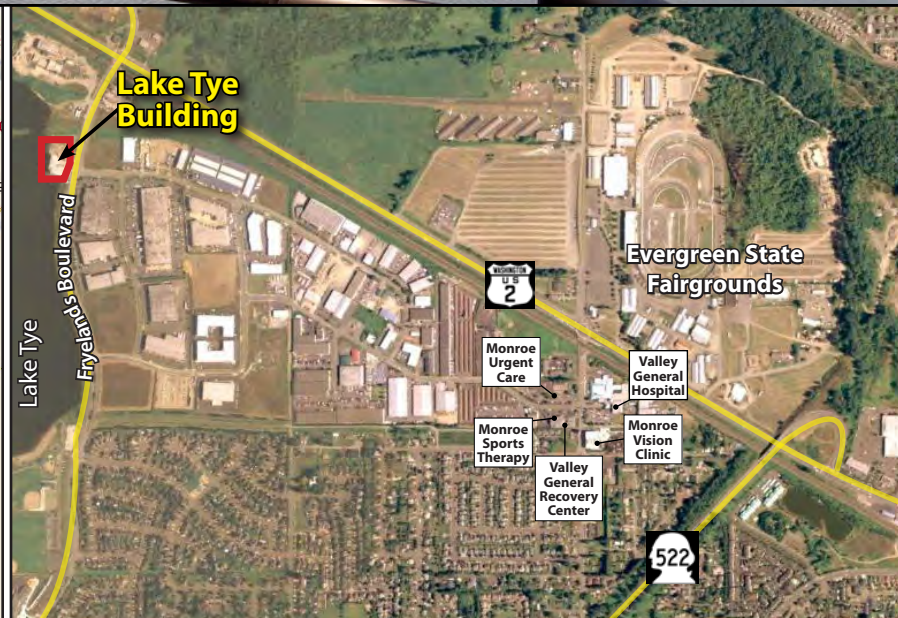

LAKE TYE BUILDING

14090 Fryeland Boulevard, Monroe, WA 98272

Rosen | Harbottle

Commercial Real Estate

P.O. Box 5003, Bellevue, WA 98009-5003

(425) 454-3030 Phone (425) 454-6705 Fax

www.rosenharbottle.com