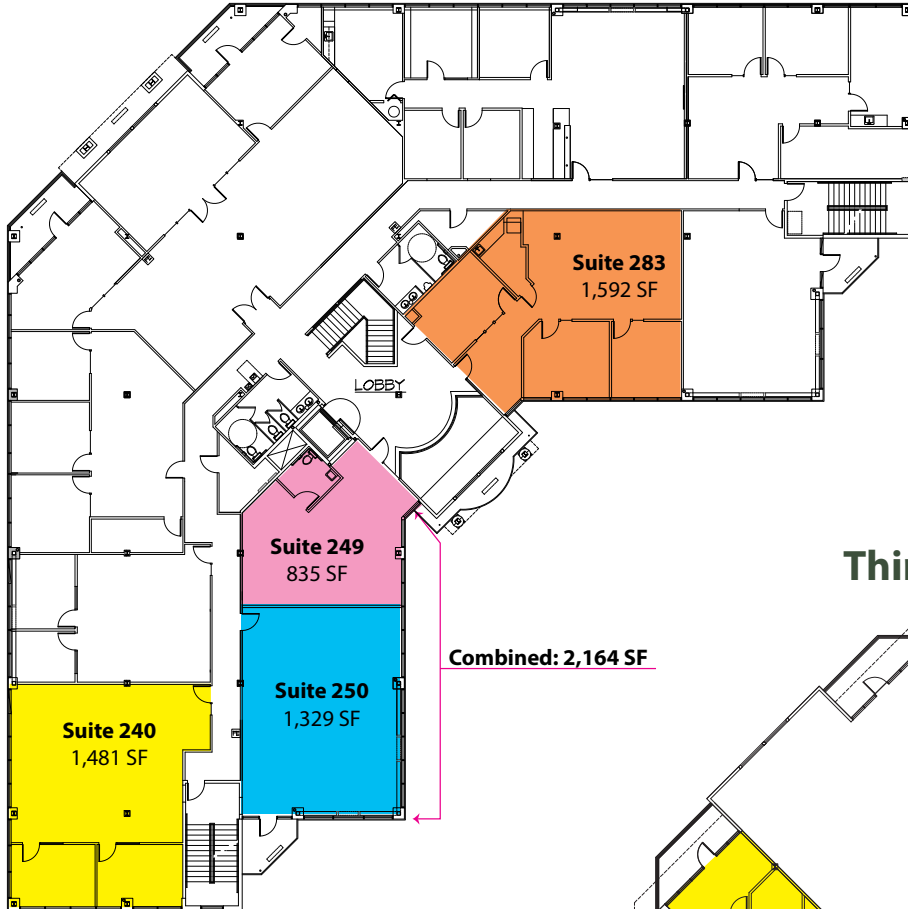

LAKE TYE BUILDING

14090 Fryeland Boulevard, Monroe, WA 98272

Second Floor -Office

Third Floor -Office

Suite 342
1,633 SF
$14.50/SF