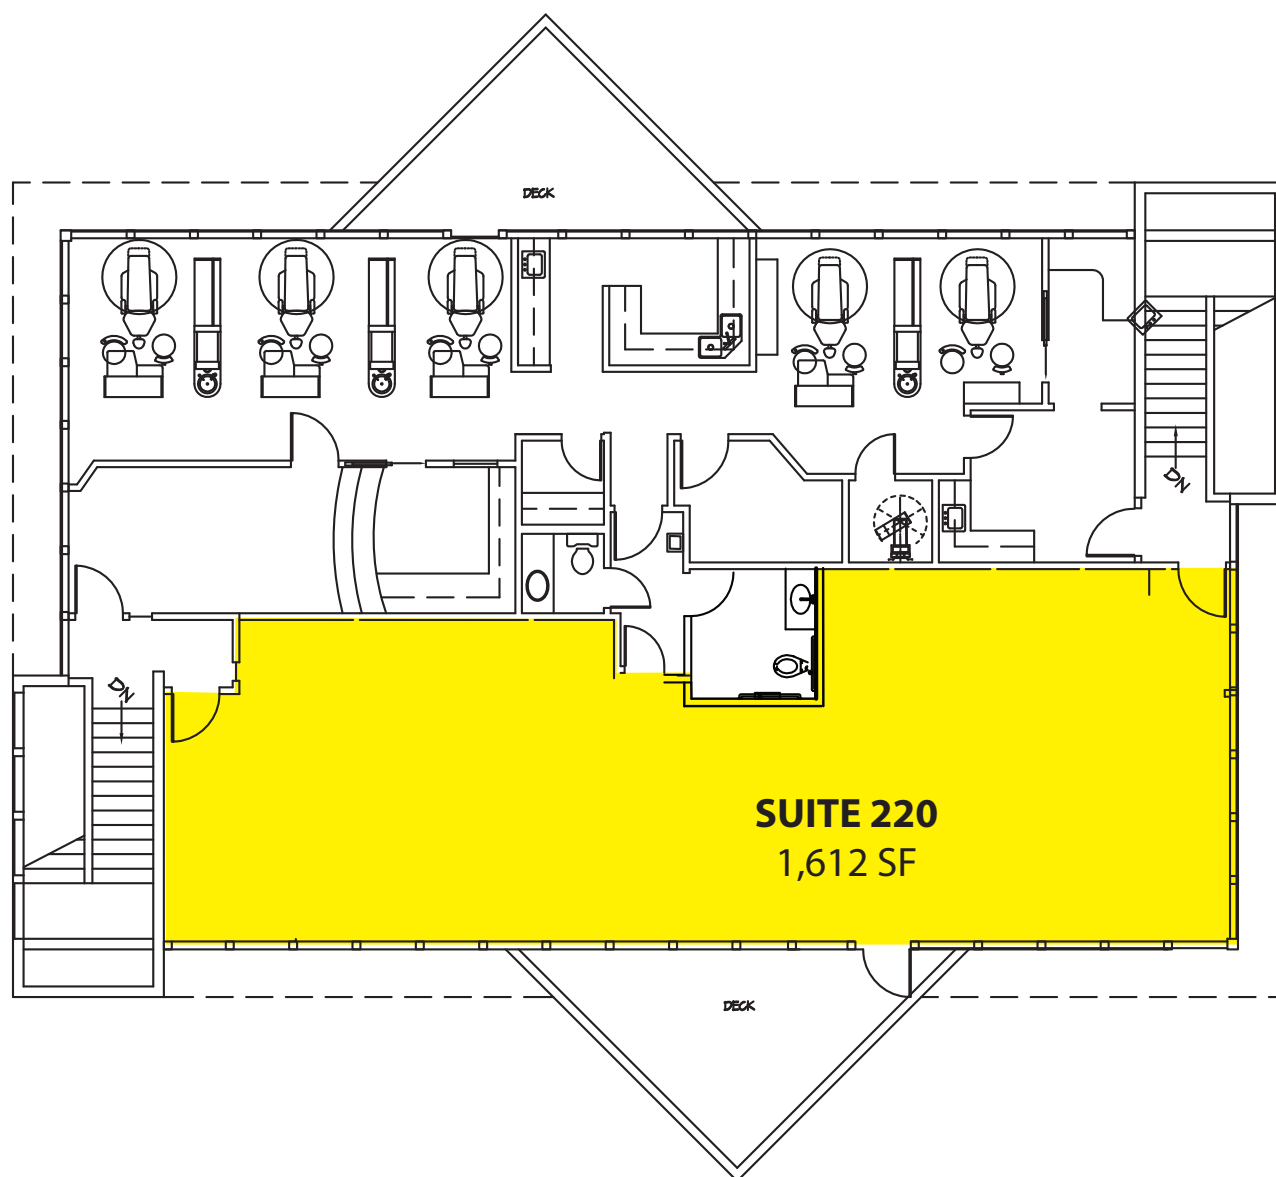

MEADOW CREEK OFFICE PARK

22500-22619 SE 64th Place, Issaquah, WA 98027

Building B - Second Floor

SUITE	SF
Suite 220	1,612 SF

Notes: Brand new lighting, ceiling grid, carpet & paint throughout.

Rosen~Harbottle Commercial Real Estate | P.O. Box 5003 Bellevue, WA 98009-5003
phone: (425) 454-3030 fax: (425) 454-6705 | www.rosenharbottle.com