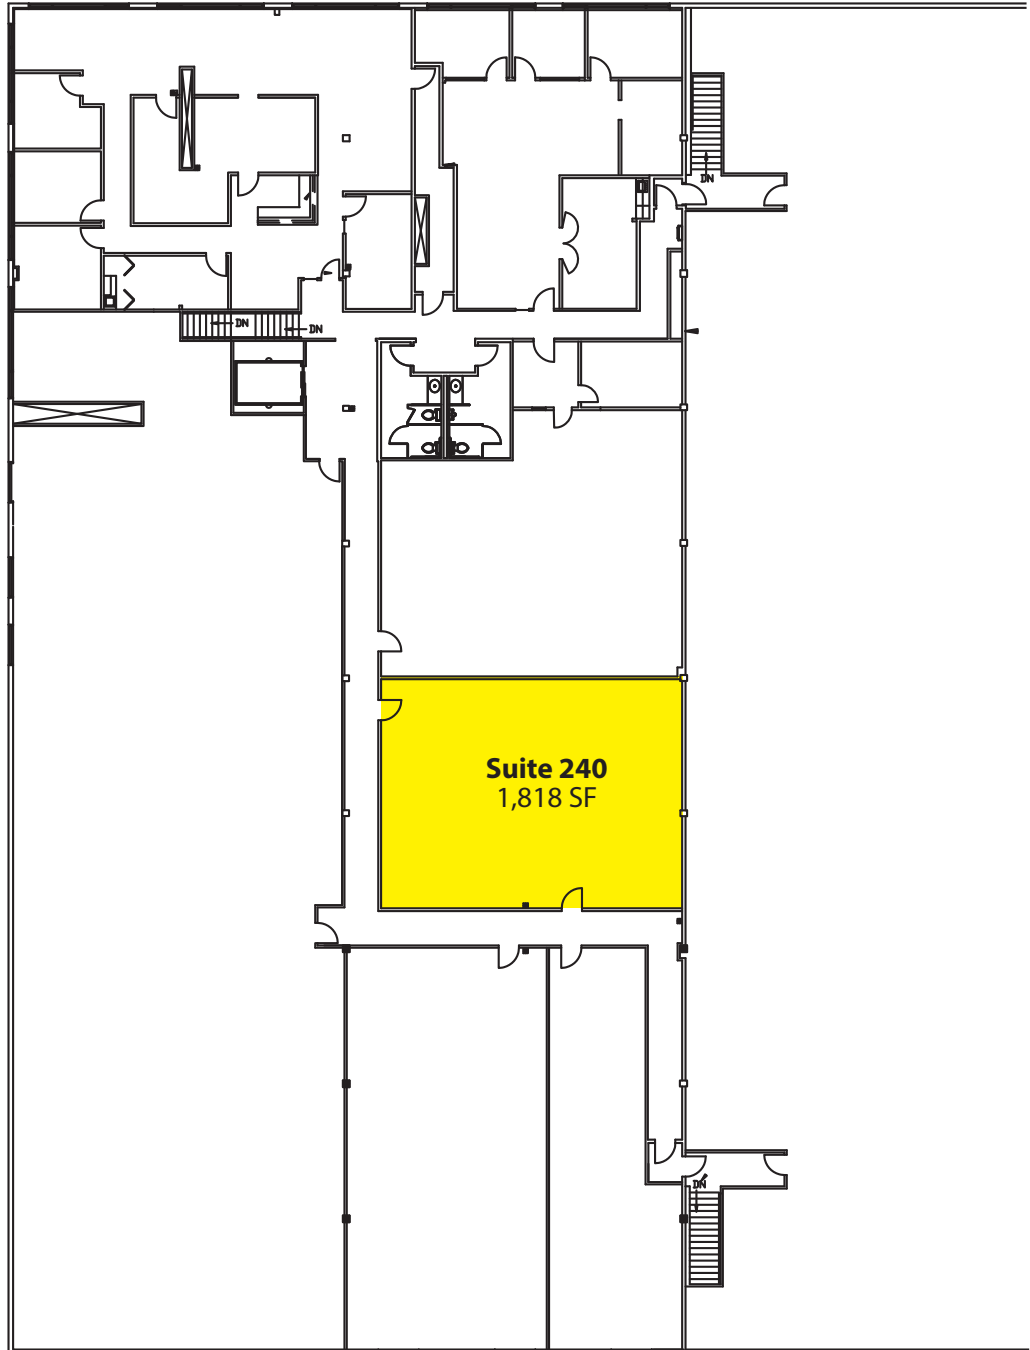

BEAR CREEK PLAZA

19011 Woodinville-Snohomish Road NE, Woodinville, WA 98072

SECOND FLOOR

Suite 240 - 1,818 SF

- Open Space
- Interior, Vaulted Ceiling

Rosen~Harbottle Commercial Real Estate | P.O. Box 5003 Bellevue, WA 98009-5003
phone: (425) 454-3030 fax: (425) 454-6705 | www.rosenharbottle.com