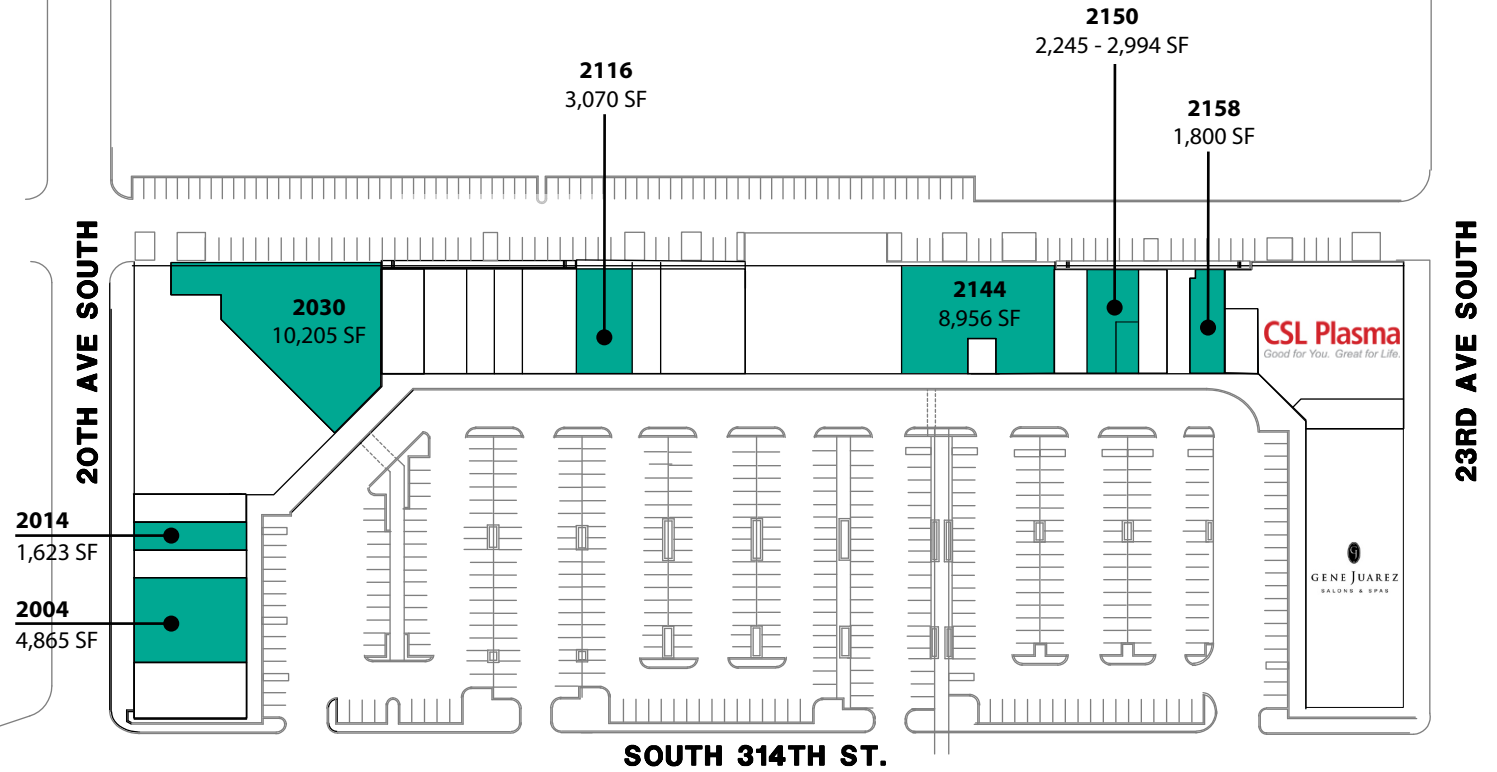

SOUTH 312TH ST.

Federal Way Performing Arts
and Events Center

Federal Way
Transit Center

HILLSIDE PLAZA SHOPPING CENTER

2000-2222 S 314th Street | Federal Way, WA 98003

ROSEN HARBOTTLE
COMMERCIAL REAL ESTATE