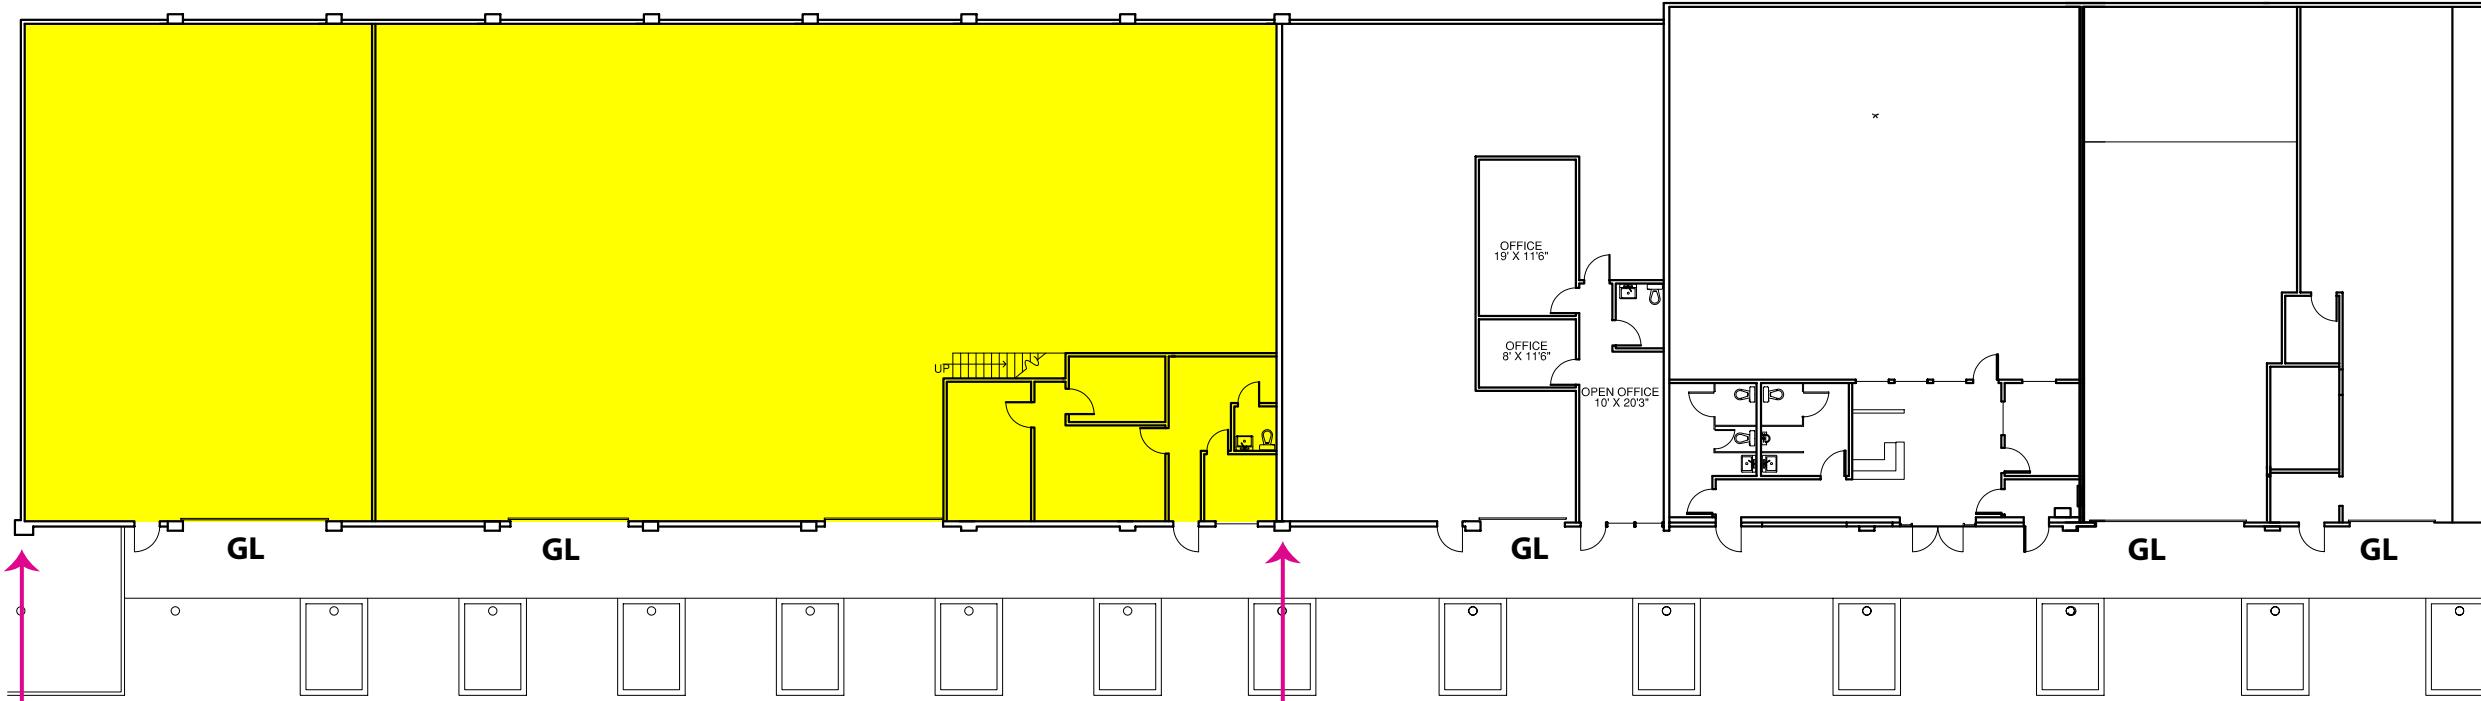

SUITE D-132
8,010 SF Office

SUITE D-101
2,514 SF

SUITE D-103
6,455 SF (776 SF Office)

Contiguous: 8,969 SF (776 SF Office)

 **BUILDING D ~ NORTH END**

 **BUILDING D ~ SOUTH END**