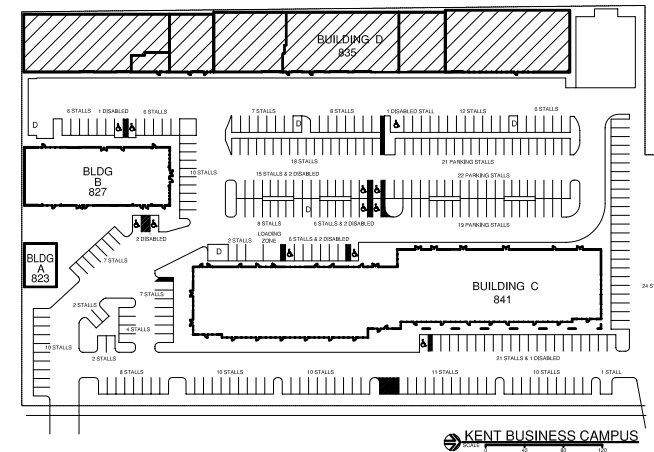

SUITE D-132
8,010 SF Office

SUITE D-101
2,514 SF

SUITE D-103
6,455 SF (776 SF Office)

Contiguous: 8,969 SF (776 SF Office)

 **BUILDING D ~ NORTH END**

 **BUILDING D ~ SOUTH END**