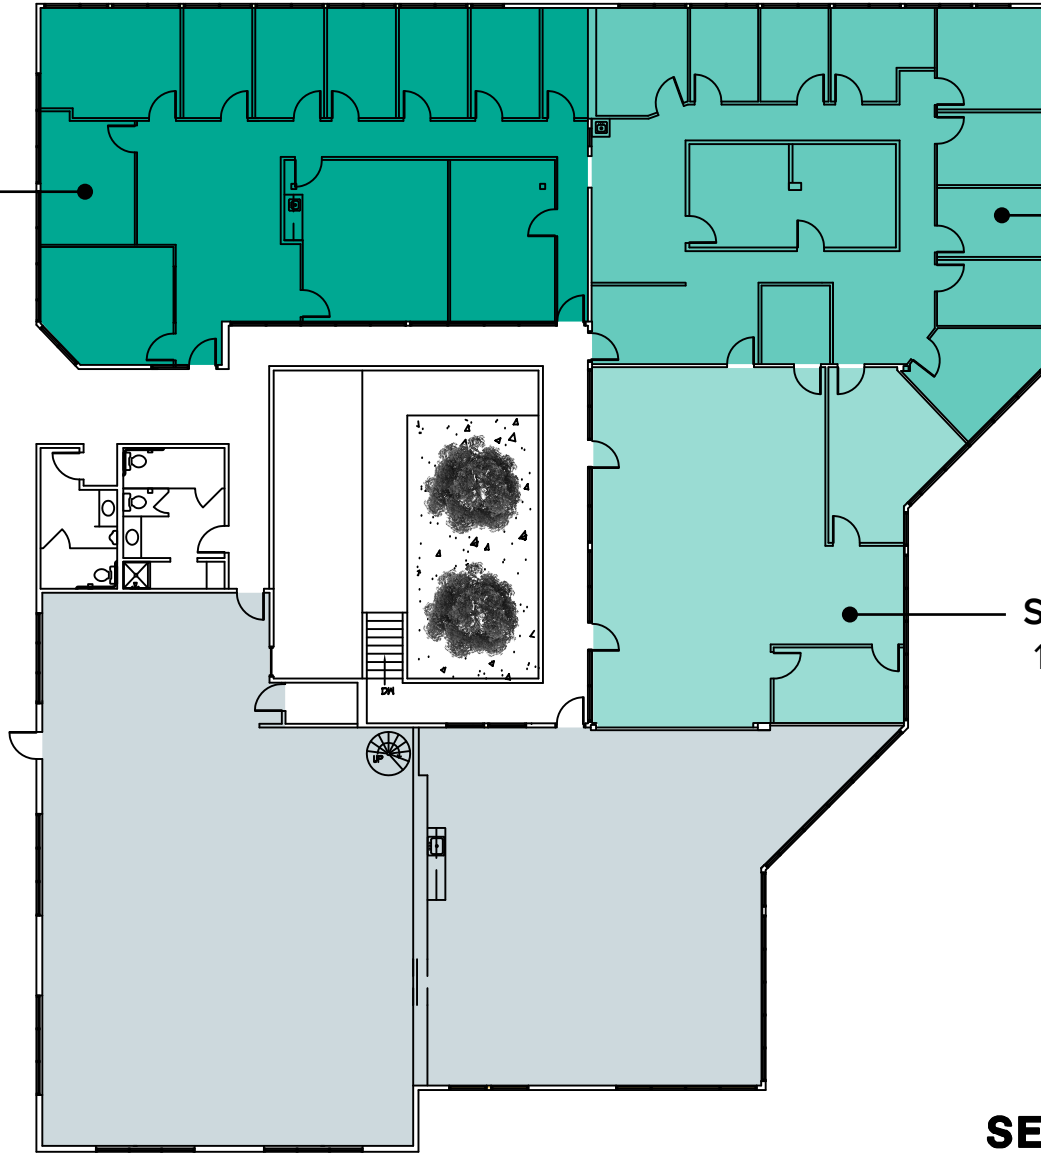

Suite 201
2,474 SF

Suite 202
2,385 SF

Suite 203
1,805 SF

SECOND FLOOR PLAN

Scale: NTS

EARTH BUILDING

1805 136TH PL NE
BELLEVUE, WA 98005