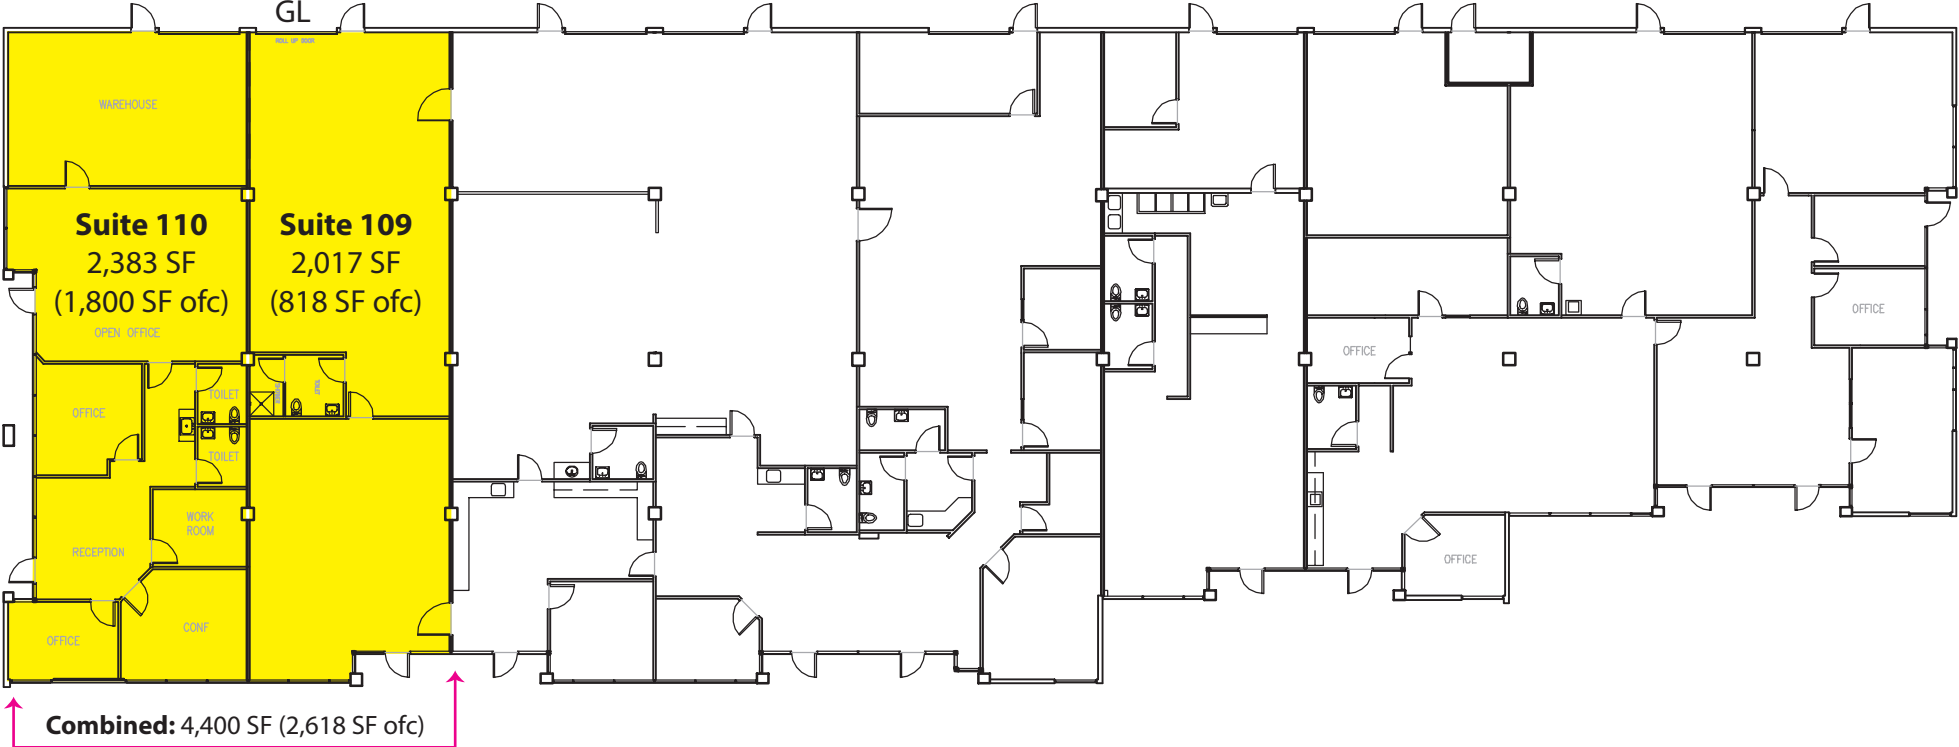

Business Park Total: 125,850 SF

Building Total: 17,600 SF

RH North Creek Business Center - Building 6
 11822 North Creek Parkway N, Bothell, WA 98011