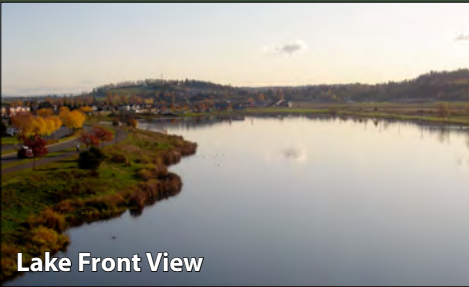

LAKE TYE BUILDING

14090 Fryelands Boulevard, Monroe, WA 98272

Lake Front View

Only Space Available!

Class A Retail Just Off Highway 2

1,411 SF Available

\$15.00/SF, NNN

FEATURES:

- Adjacent to El Lago Mexican Restaurant & Bar
- Lake Front Building with Views
- Highest Quality Building in Monroe
- Two Floors of Office over Ground-Floor Retail
- 22,000+ Cars per Day on Fryelands
- 4.5 / 1,000 Parking Ratio - Free
- \$5.51/ SF Estimated NNN Expenses