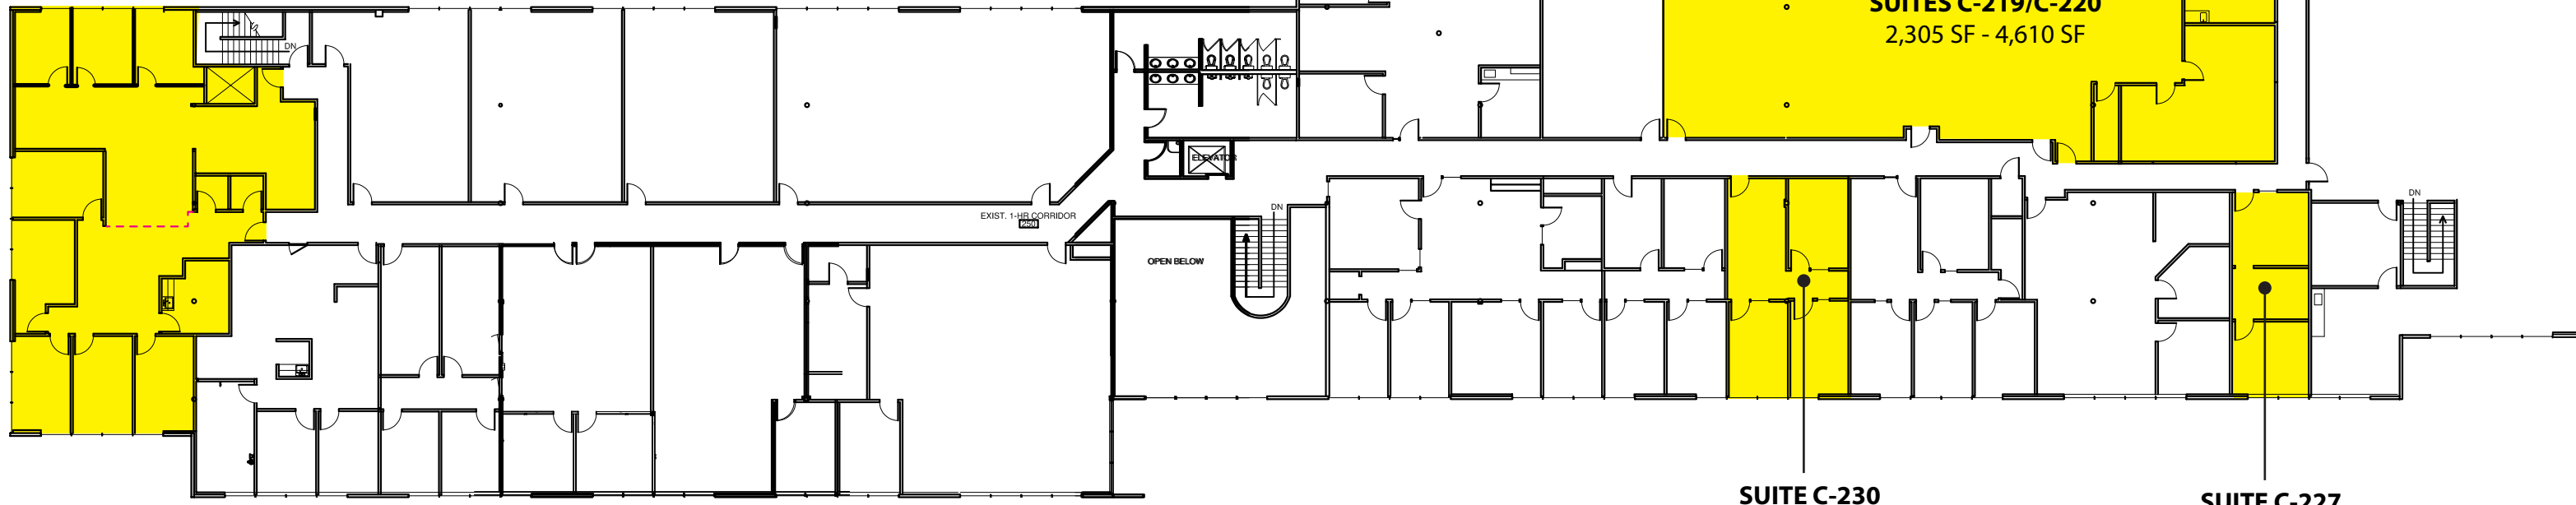

SUITE C-208
1,350 SF - 3,003 SF

SUITE C-230
834 SF

SUITE C-227
498 SF

KENT BUSINESS CAMPUS - BUILDING C (2nd Floor)
841 N Central Avenue | Kent, WA 98032