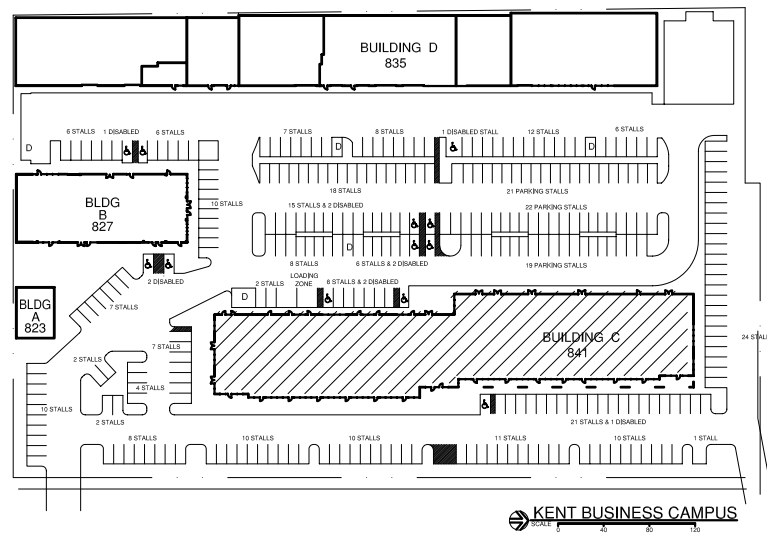

SUITE C-208
1,350 SF - 3,003 SF

SUITE C-230
834 SF

SUITE C-227
498 SF

KENT BUSINESS CAMPUS - BUILDING C (2nd Floor)
841 N Central Avenue | Kent, WA 98032