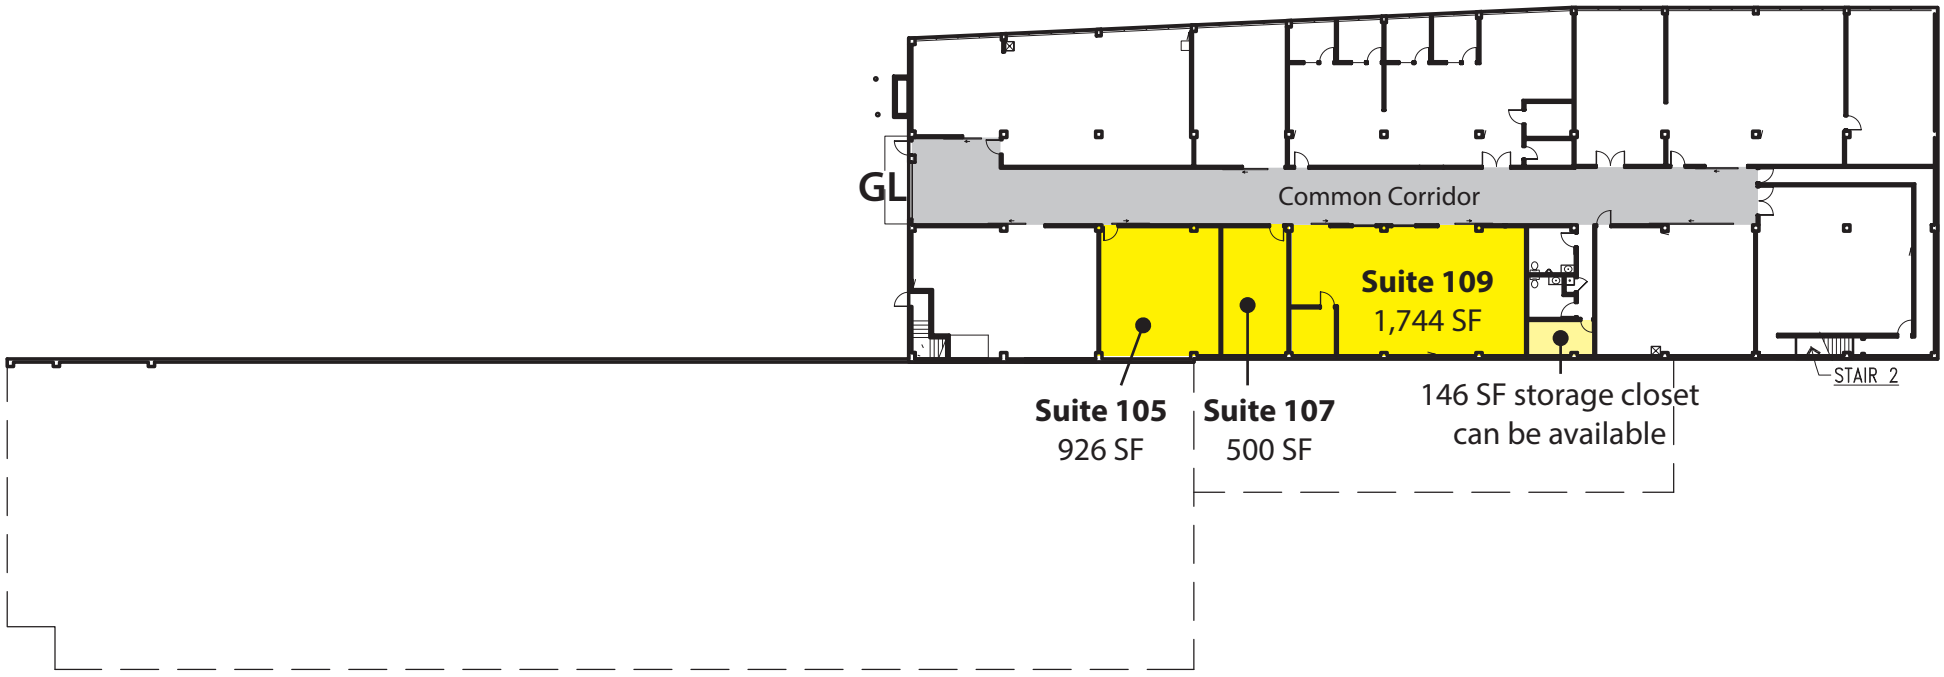

South Building - Office Area

North Building - Industrial Area

Thorndyke Avenue W

INTERBAY BUILDING- Lower Level

3401 - 3441 Thorndyke Avneue W
Seattle, WA 98119