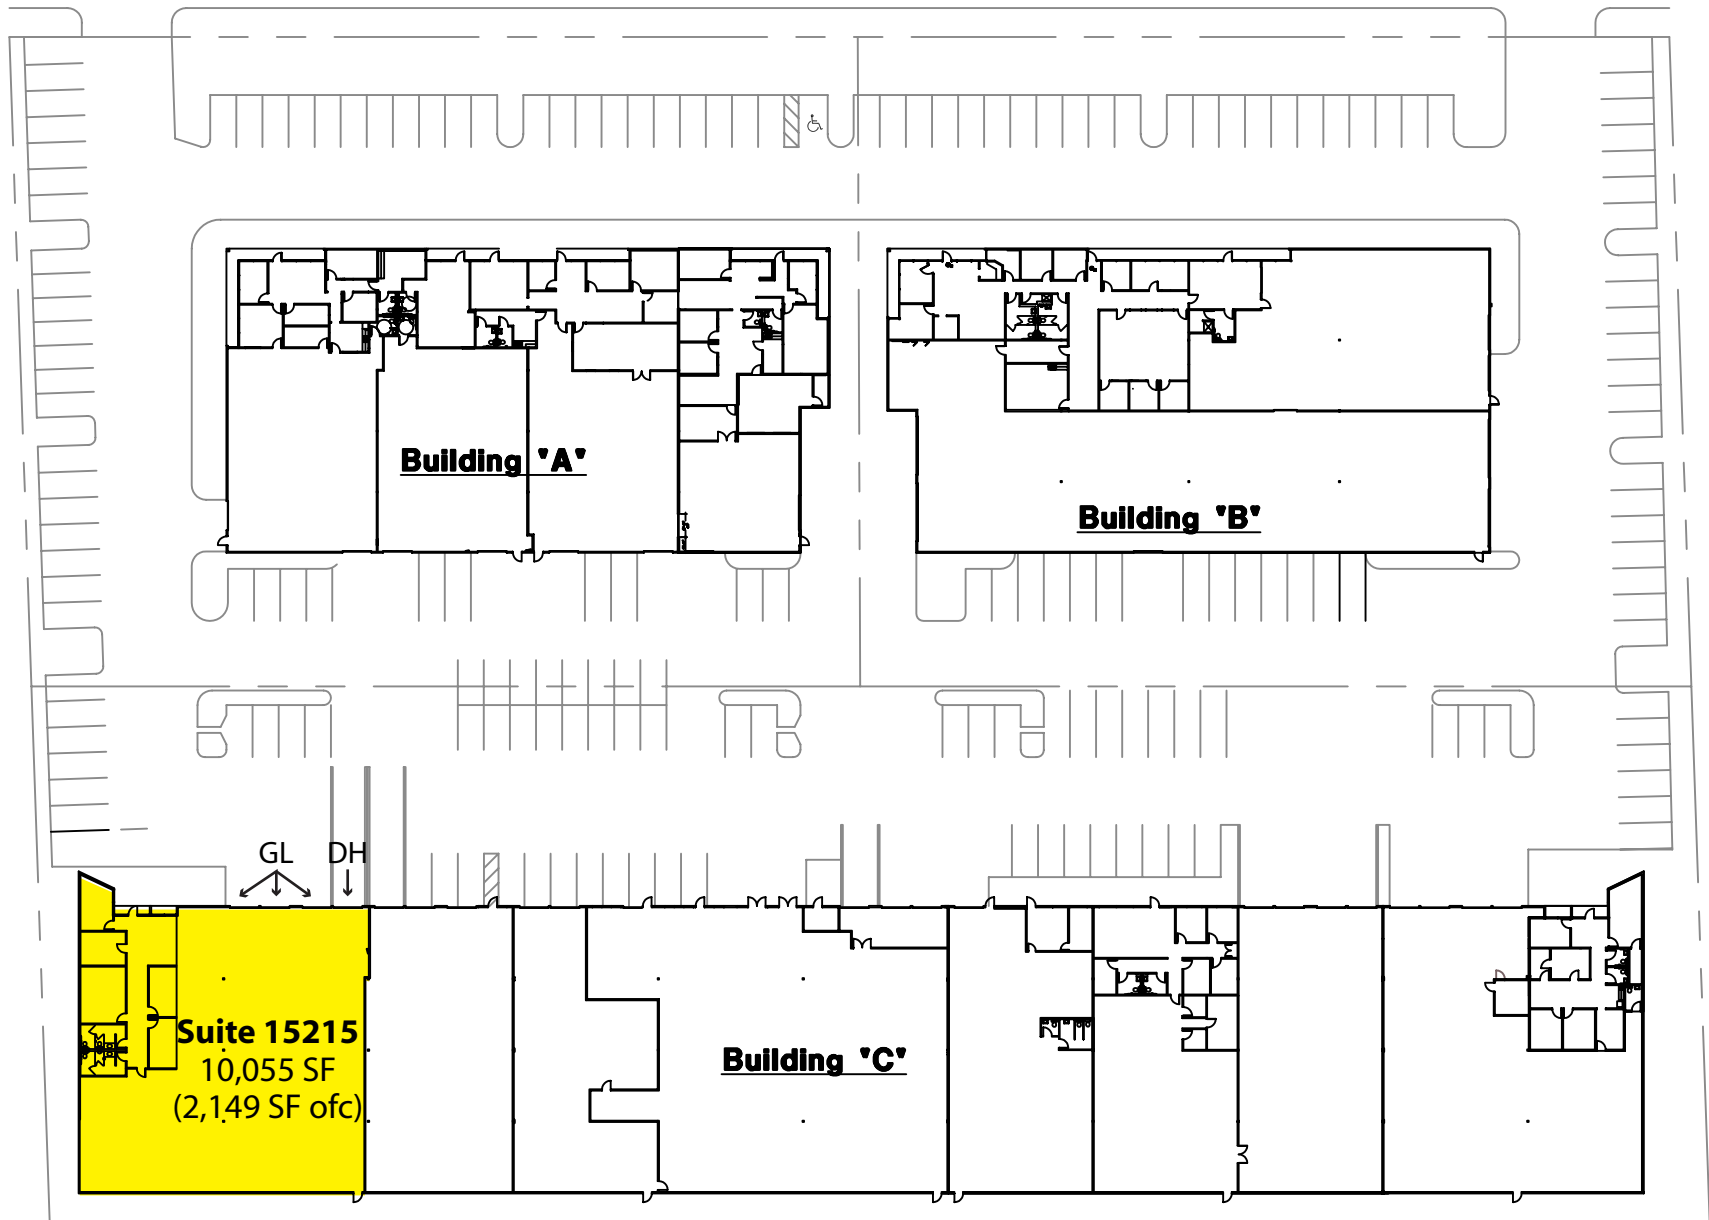

NE 95th Street

WILLOWS PARK I & II

15205 - 15235 NE 95th Street | Redmond, WA

RH | ROSEN
HARBOTTLE
COMMERCIAL REAL ESTATE