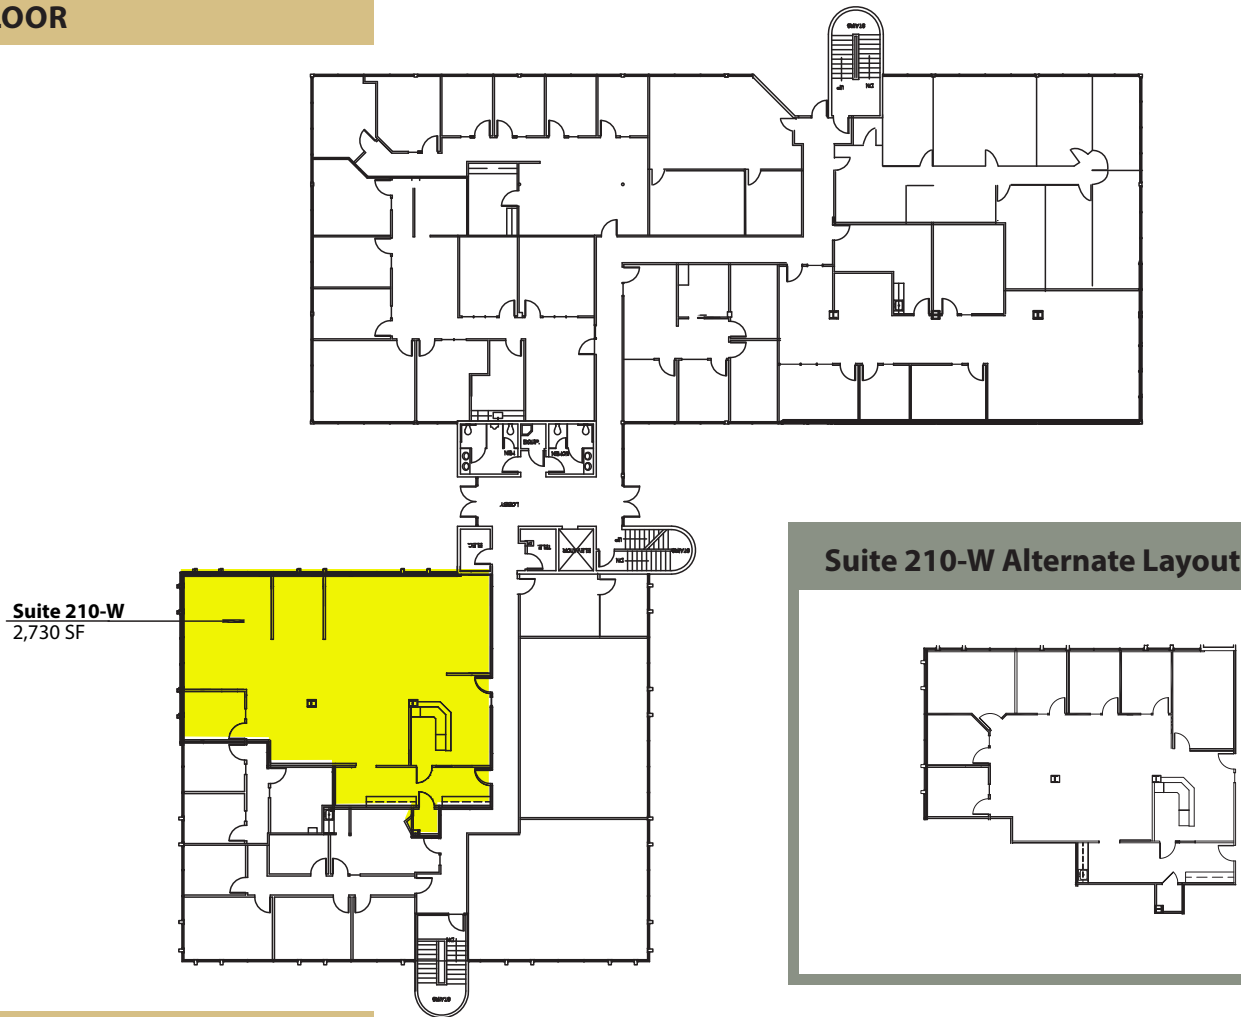

Park Heights Building

1800 112TH AVENUE NE, BELLEVUE, WA 98004

SECOND FLOOR

THIRD FLOOR