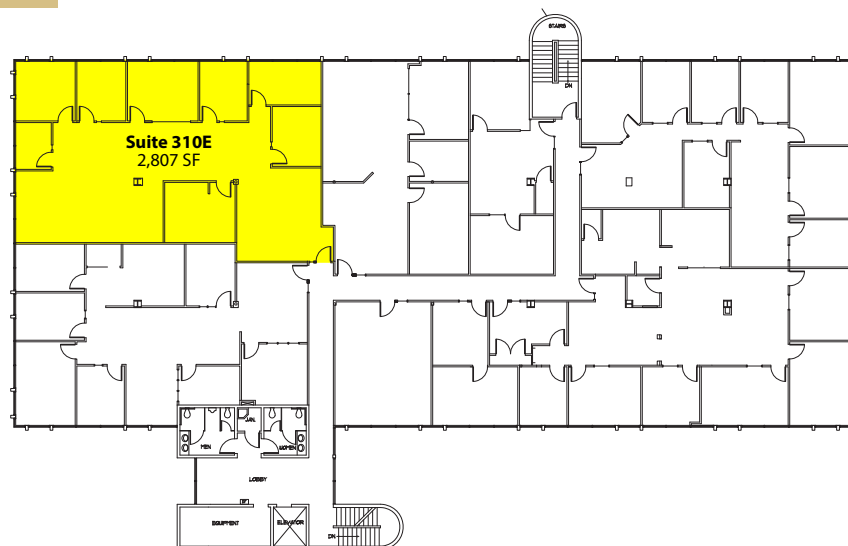

Rosen~Harbottle Commercial Real Estate | P.O. Box 5003 Bellevue, WA 98009-5003
phone: (425) 454-3030 fax: (425) 454-6705 | www.rosenharbottle.com

The information provided has been obtained from sources believed reliable. While we do not doubt its accuracy, we have not verified and make no guarantee, warranty or representation about it. It is your sole responsibility to independently confirm its accuracy and completeness.