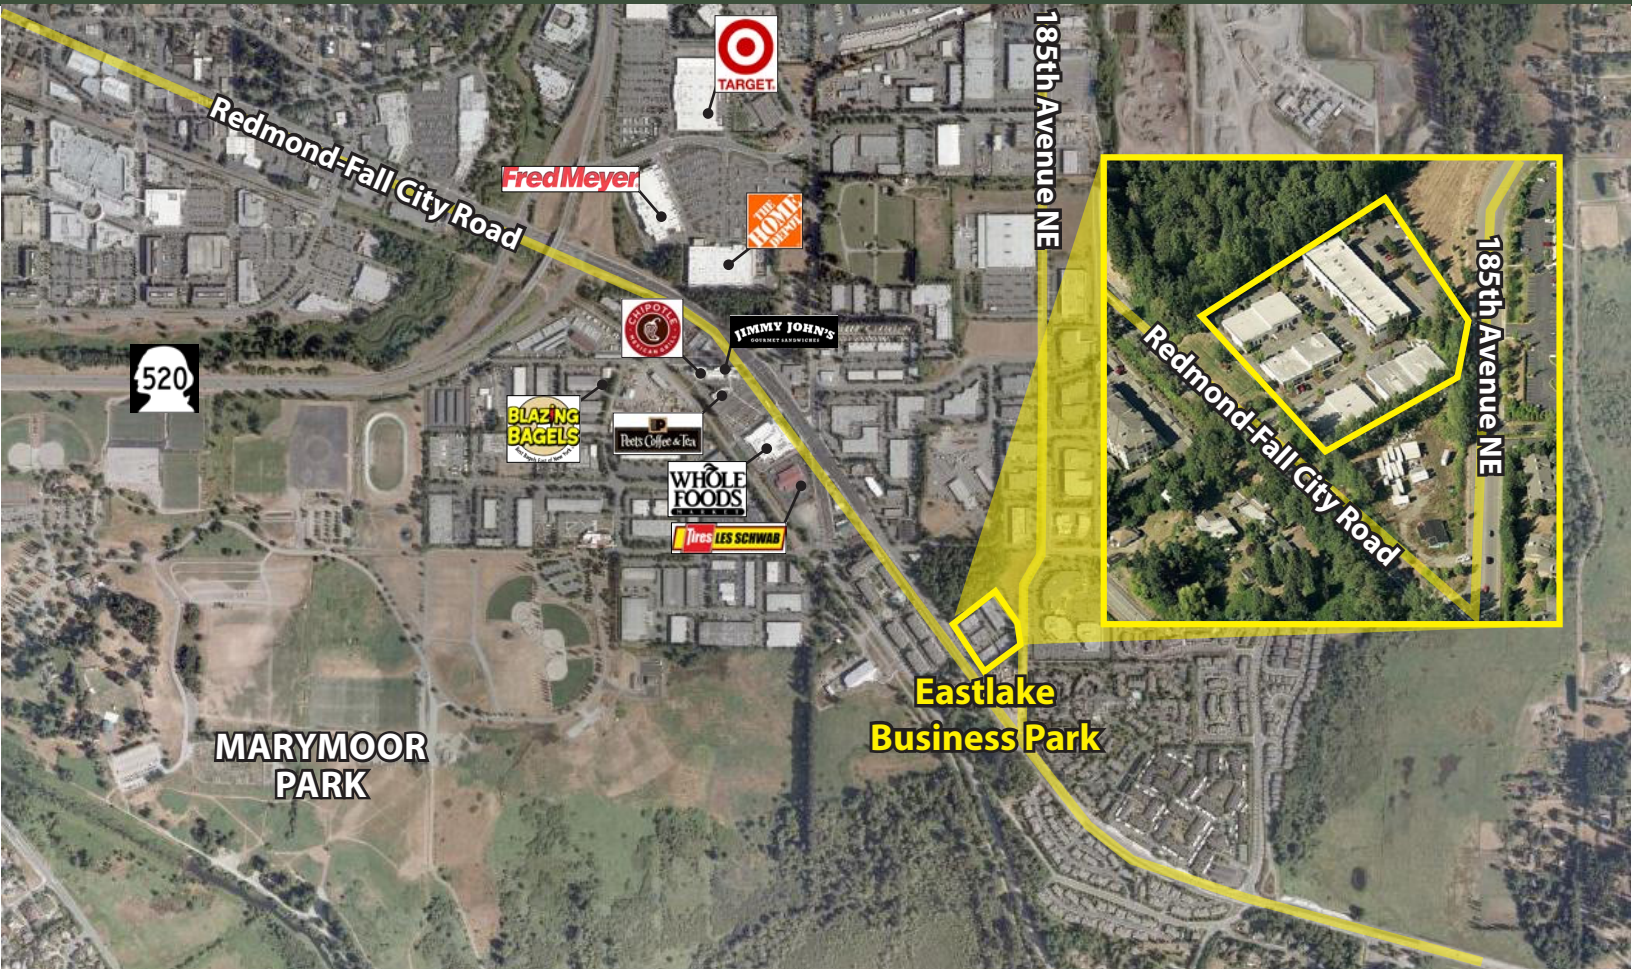

EASTLAKE BUSINESS PARK

18336-18398 Redmond-Fall City Road, Redmond, WA 98052

For more information, contact:
ROSEN~HARBOTTLE
COMMERCIAL REAL ESTATE
Caleb Farnworth, CCIM
(425) 289-2235
calebf@rosenharbottle.com
www.rosenharbottle.com

Rosen~Harbottle Commercial Real Estate | P.O. Box 5003 Bellevue, WA 98009-5003
phone: (425) 454-3030 fax: (425) 454-6705 | www.rosenharbottle.com

The information provided has been obtained from sources believed reliable. While we do not doubt its accuracy, we have not verified and make no guarantee, warranty or representation about it. It is your sole responsibility to independently confirm its accuracy and completeness.