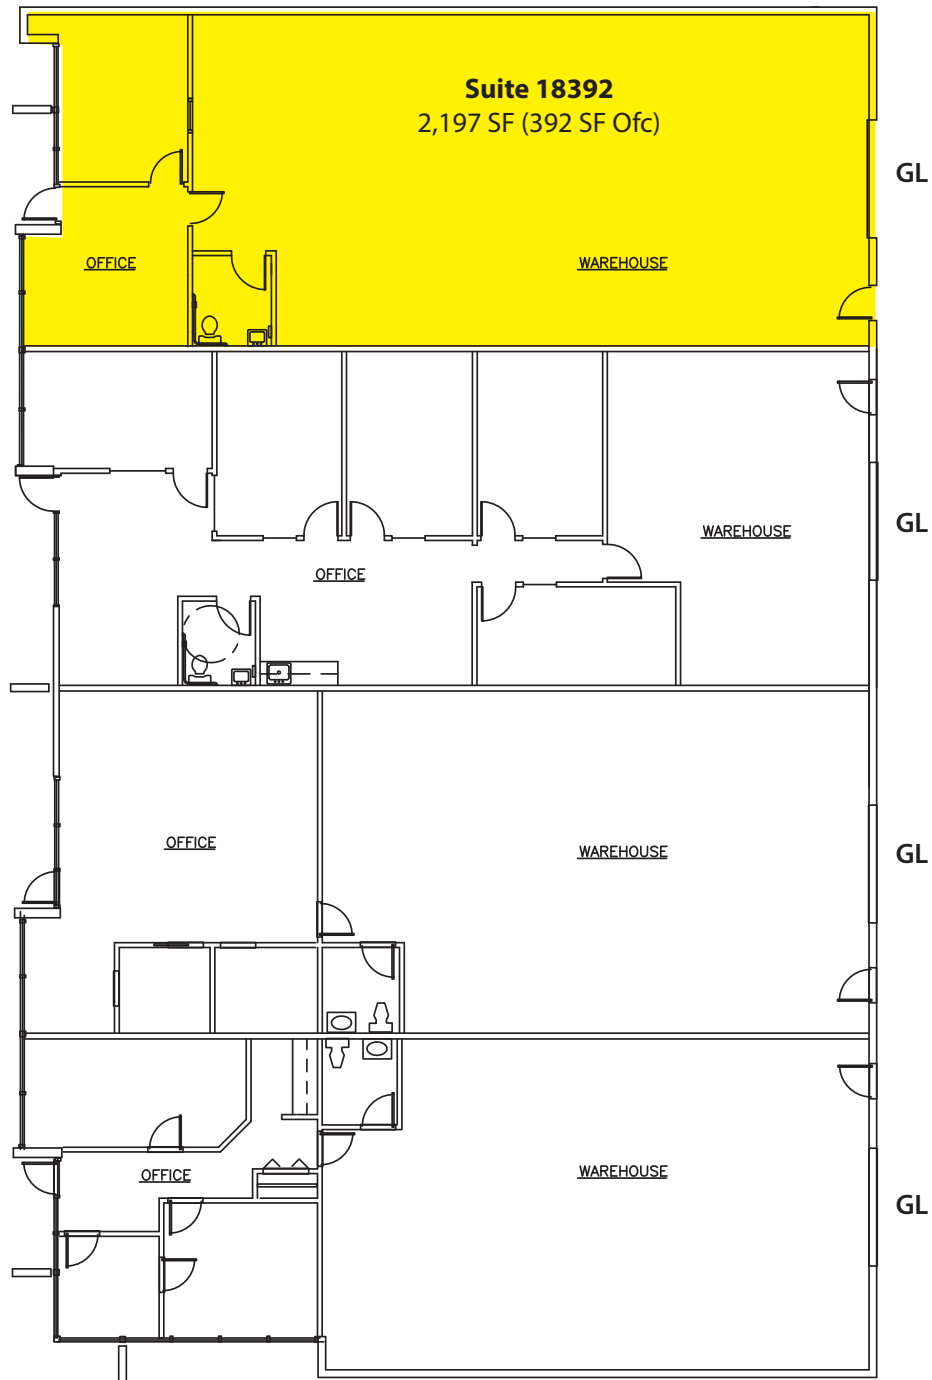

EASTLAKE BUSINESS PARK

18336-18398 Redmond-Fall City Road, Redmond, WA 98052

SPACE AVAILABLE

Rosen~Harbottle Commercial Real Estate | P.O. Box 5003 Bellevue, WA 98009-5003
phone: (425) 454-3030 fax: (425) 454-6705 | www.rosenharbottle.com

The information provided has been obtained from sources believed reliable. While we do not doubt its accuracy, we have not verified and make no guarantee, warranty or representation about it. It is your sole responsibility to independently confirm its accuracy and completeness.