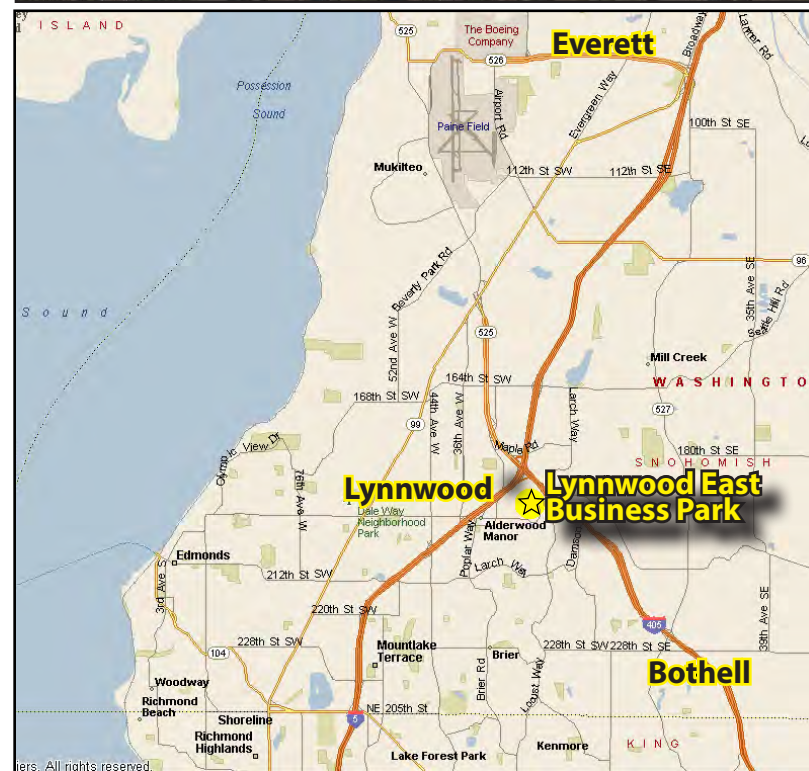

LYNNWOOD EAST BUSINESS PARK

2031 196th Street SW, Lynnwood, WA 98036

SMALL OFFICE NEAR ALDERWOOD MALL

737 SF Available

\$13.20/SF, NNN

FEATURES:

- New Roof, Façade, Monument Sign
- Second Floor Suites with Abundant Windows
- Great Access to I-5, I-405 & Hwy 99
- Many Nearby Amenities
- Ample Parking

LYNNWOOD EAST BUSINESS PARK

2027 - 2031 196th Street SW, Lynnwood, WA 98036

For more information, contact:

**ROSEN~HARBOTTLE
COMMERCIAL REAL ESTATE**

Caleb Farnworth, CCIM

(425) 289-2235

calebf@rosenharbottle.com