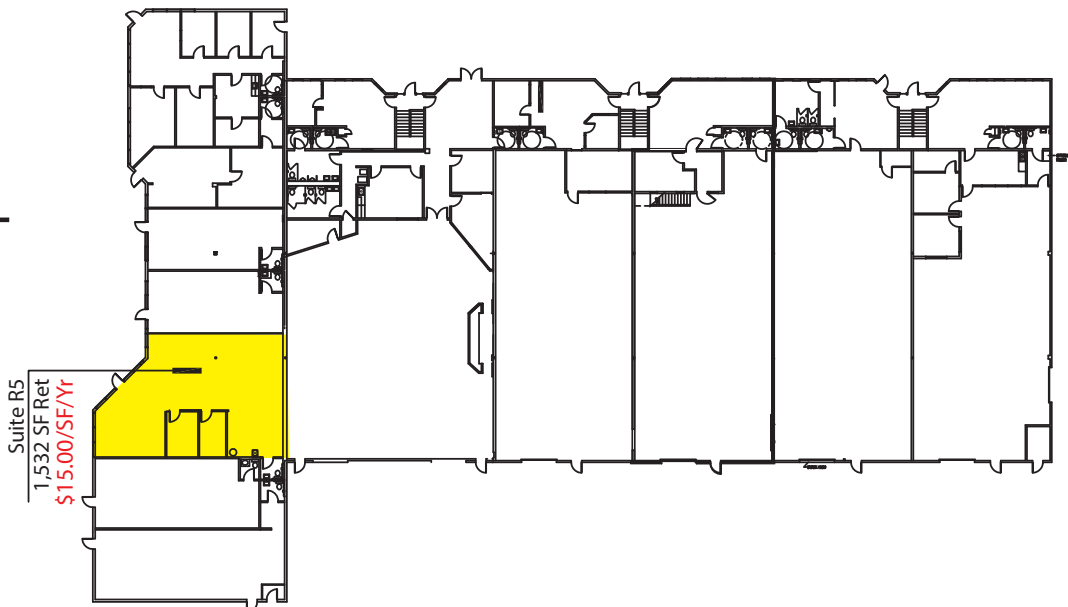

BUILDING A

SECOND FLOOR OFFICES

FIRST FLOOR OFFICE/WRHS

Rosen-Harbottle Commercial Real Estate | P.O. Box 5003 Bellevue, WA 98009-5003
phone: (425) 454-3030 fax: (425) 454-6705 | www.rosenharbottle.com

The information provided has been obtained from sources believed reliable. While we do not doubt its accuracy, we have not verified and make no guarantee, warranty or representation about it. It is your sole responsibility to independently confirm its accuracy and completeness.