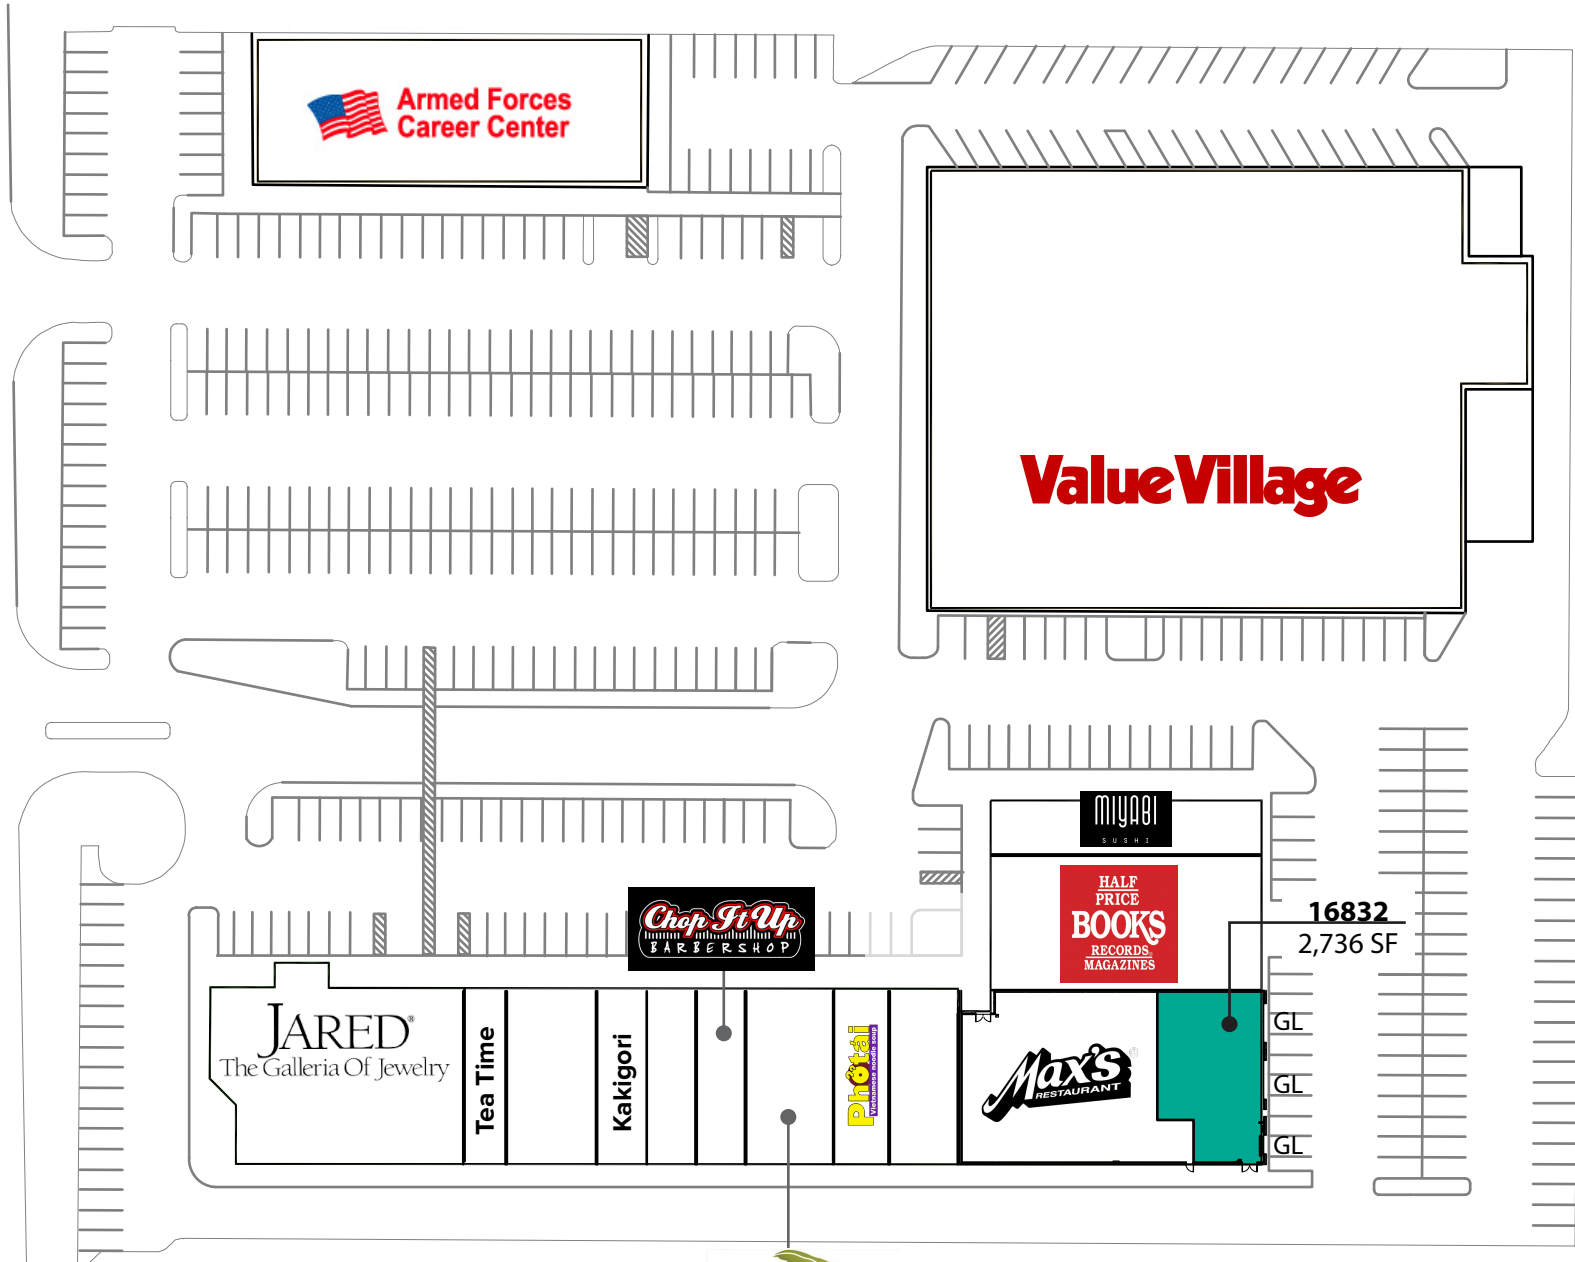

SOUTH CENTER PARKWAY

SOUTH 168TH ST.

Parkway Square Shopping Center

16820-16890 Southcenter Parkway | Tukwila, WA 98188

ROSEN HARBOTTLE
COMMERCIAL REAL ESTATE