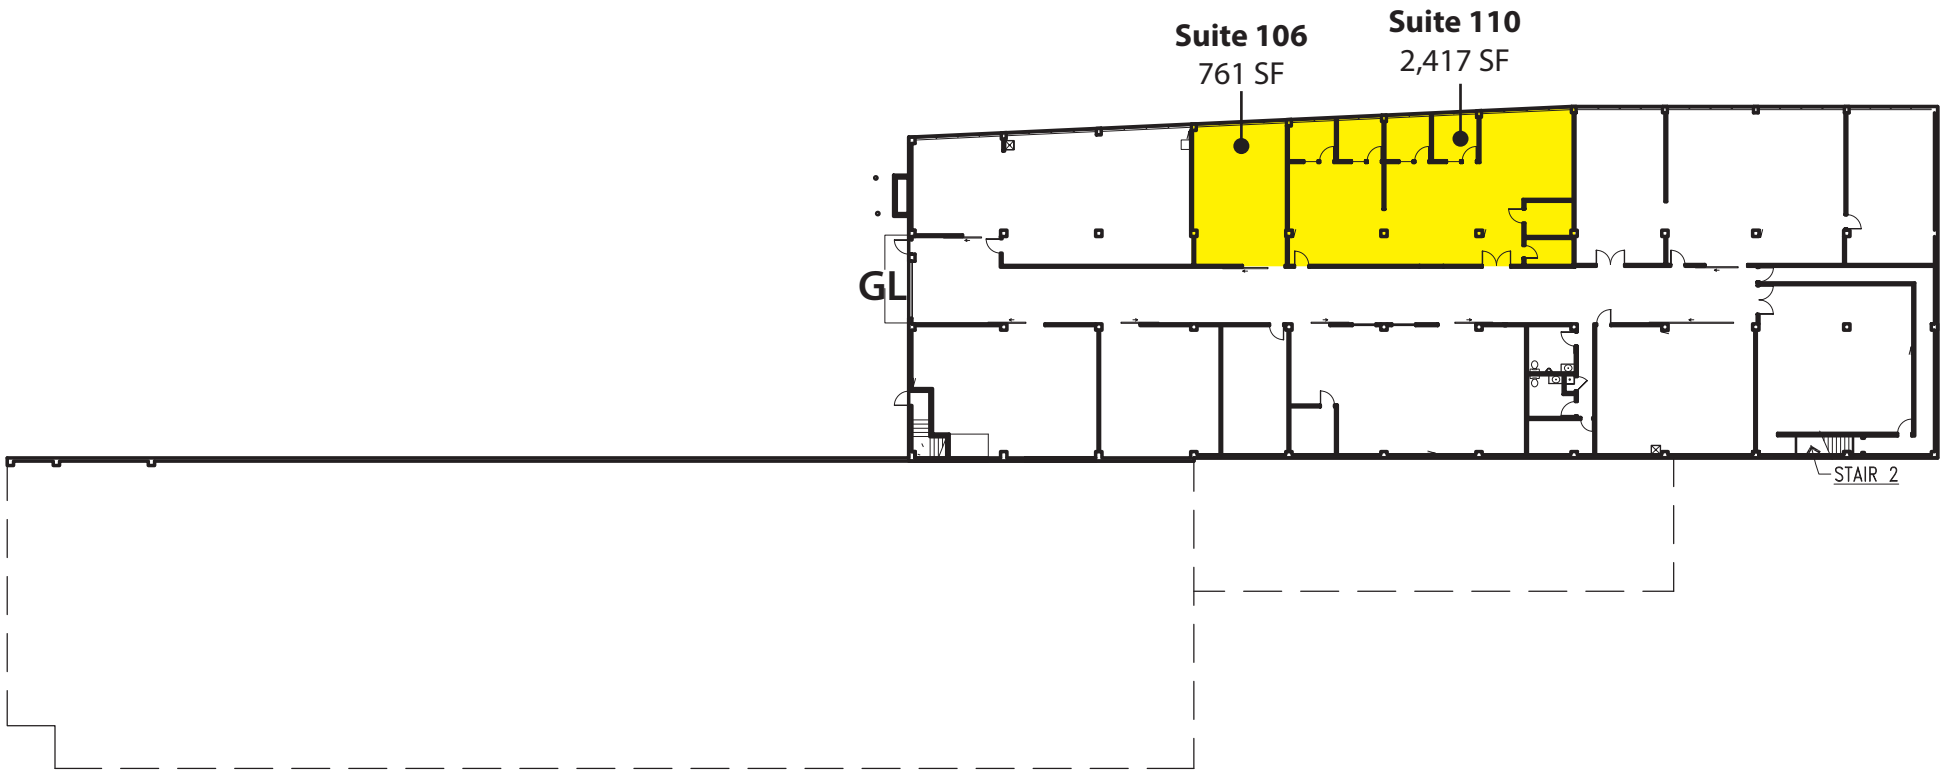

South Building - Office Area

North Building - Industrial Area

Thorndyke Avenue W

INTERBAY BUILDING- Lower Level

3401 - 3441 Thorndyke Avneue W
Seattle, WA 98119