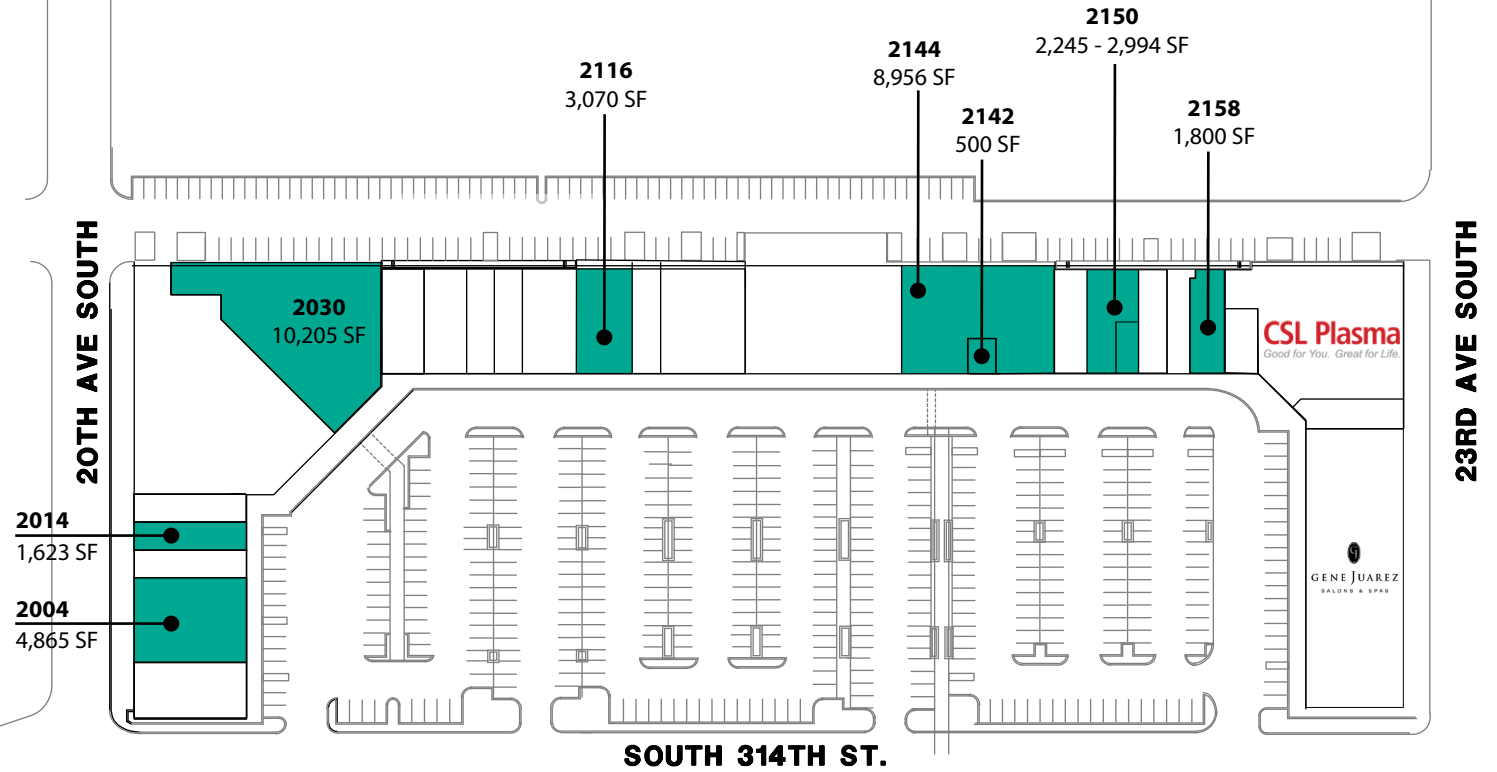

SOUTH 312TH ST.

Federal Way Performing Arts
and Events Center

Federal Way
Transit Center

HILLSIDE PLAZA SHOPPING CENTER

2000-2222 S 314th Street | Federal Way, WA 98003

ROSEN HARBOTTLE
COMMERCIAL REAL ESTATE