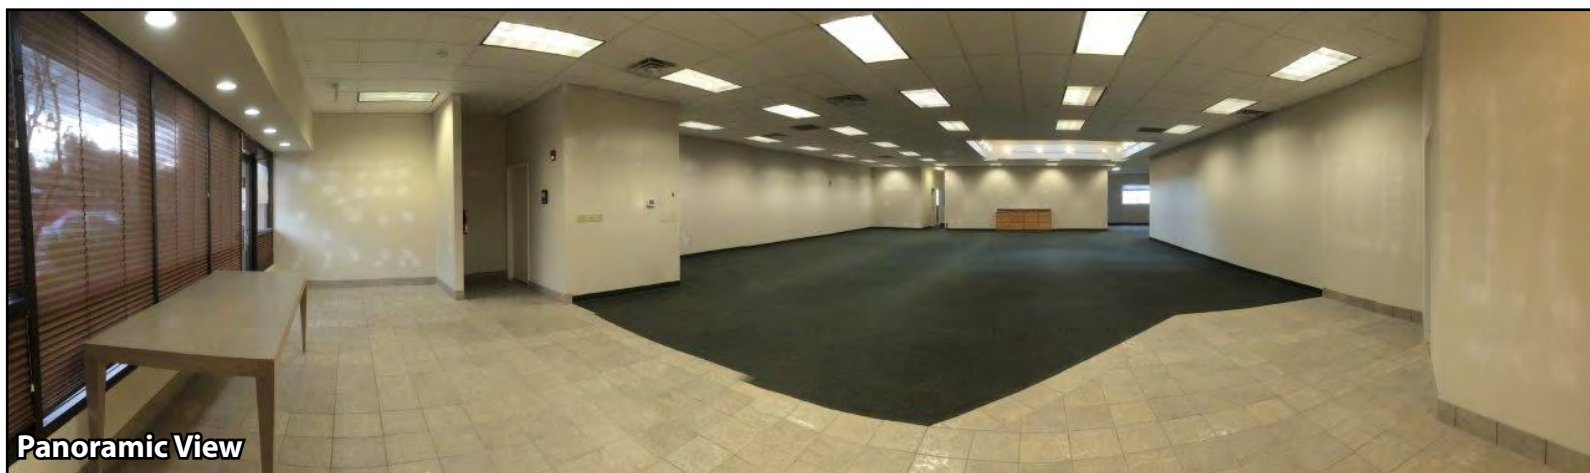

Panoramic View

For more information, contact:

Grant Rubenstein

(425) 289-2220

grant@rosenharbottle.com

www.rosenharbottle.com

Rosen-Harbottle Commercial Real Estate | P.O. Box 5003 Bellevue, WA 98009-5003

phone: (425) 454-3030 fax: (425) 454-6705 | www.rosenharbottle.com

The information provided has been obtained from sources believed reliable. While we do not doubt its accuracy, we have not verified and make no guarantee, warranty or representation about it. It is your sole responsibility to independently confirm its accuracy and completeness.