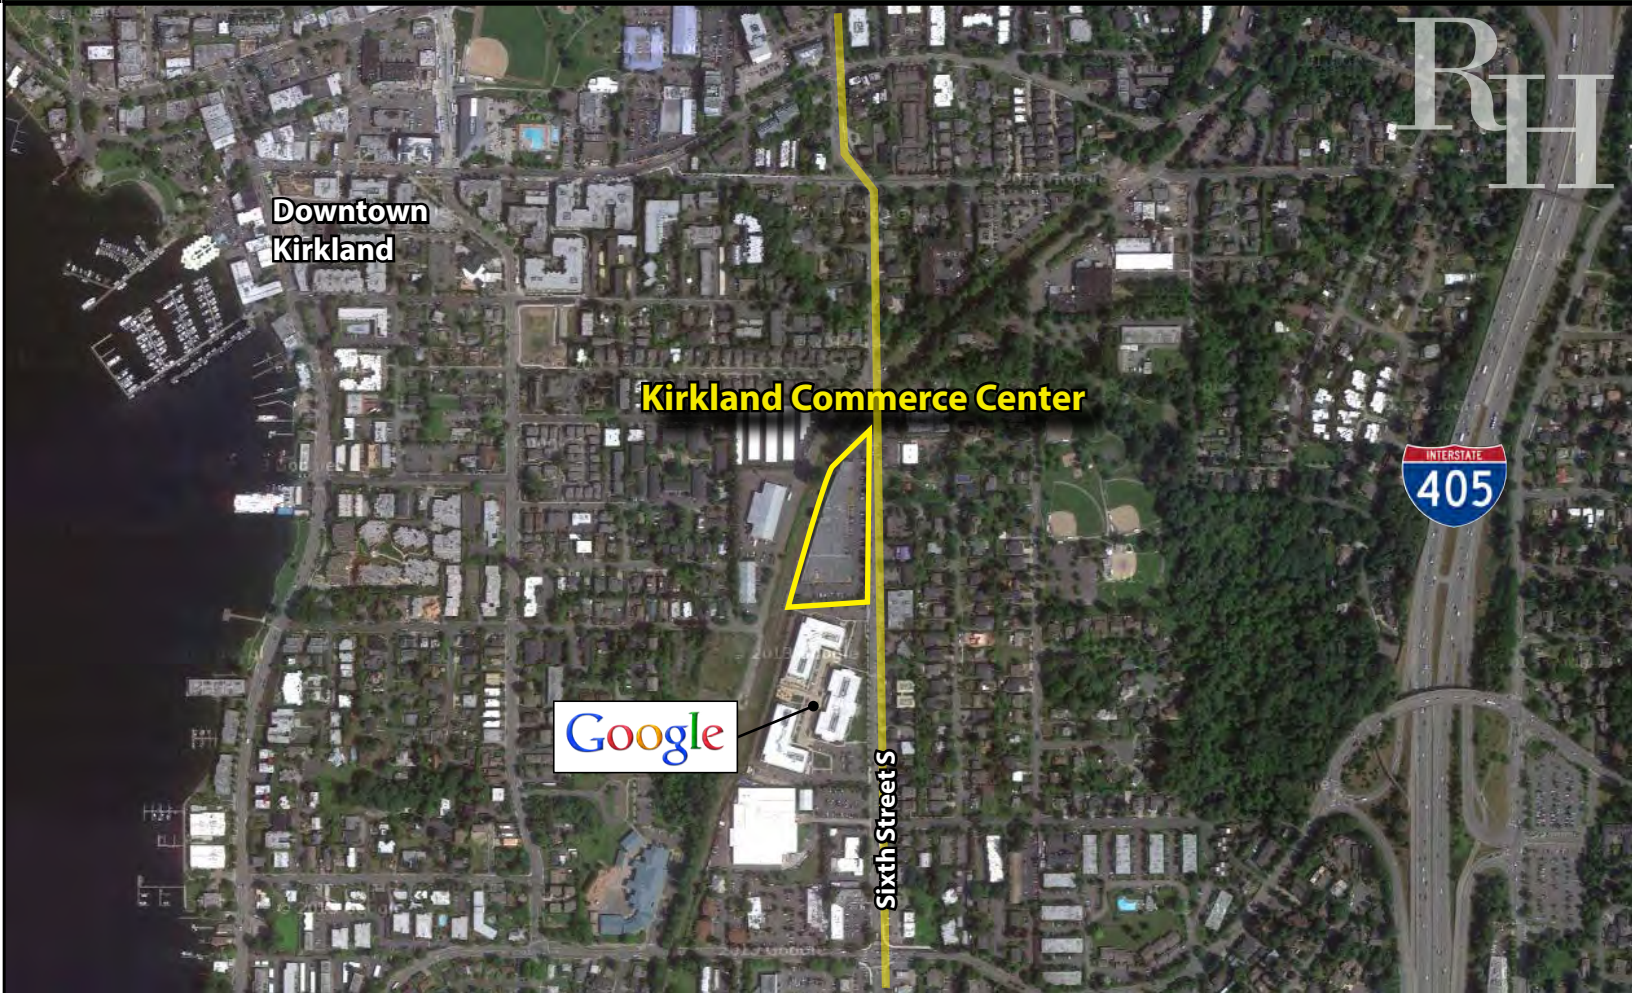

KIRKLAND COMMERCE CENTER

423-533 Sixth Street S, Kirkland, WA 98033

For more information, contact:

**ROSEN~HARBOTTLE
COMMERCIAL REAL ESTATE**

Grant Rubenstein

(425) 289-2220

grant@rosenharbottle.com

www.rosenharbottle.com