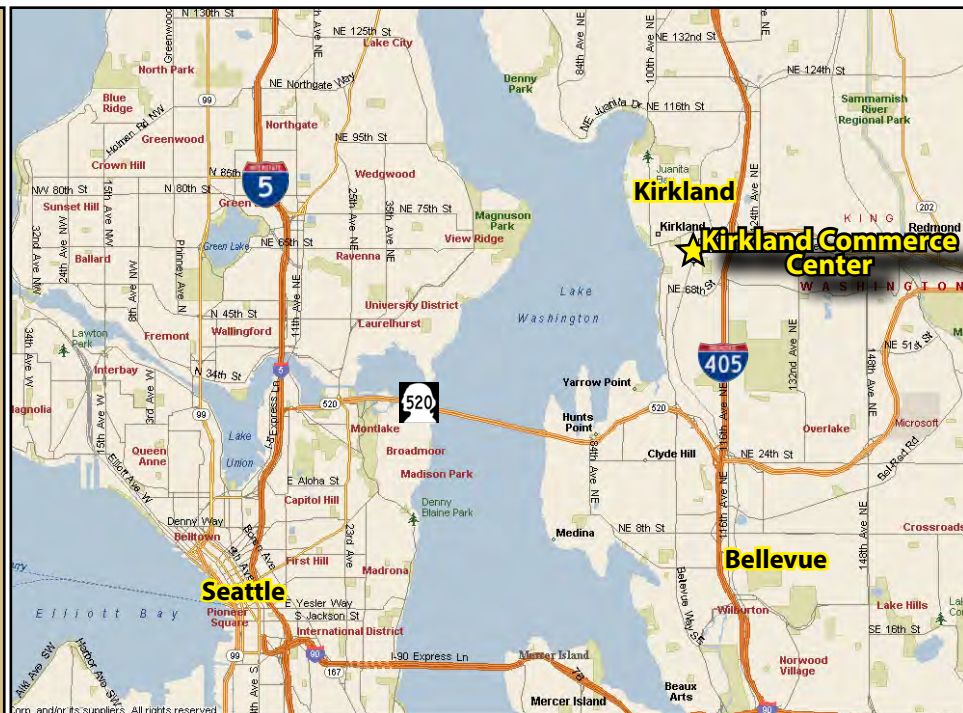

KIRKLAND COMMERCE CENTER

423-533 Sixth Street S, Kirkland, WA 98033

For more information, contact:

**ROSEN~HARBOTTLE
COMMERCIAL REAL ESTATE**

Grant Rubenstein

(425) 289-2220

grant@rosenharbottle.com

www.rosenharbottle.com