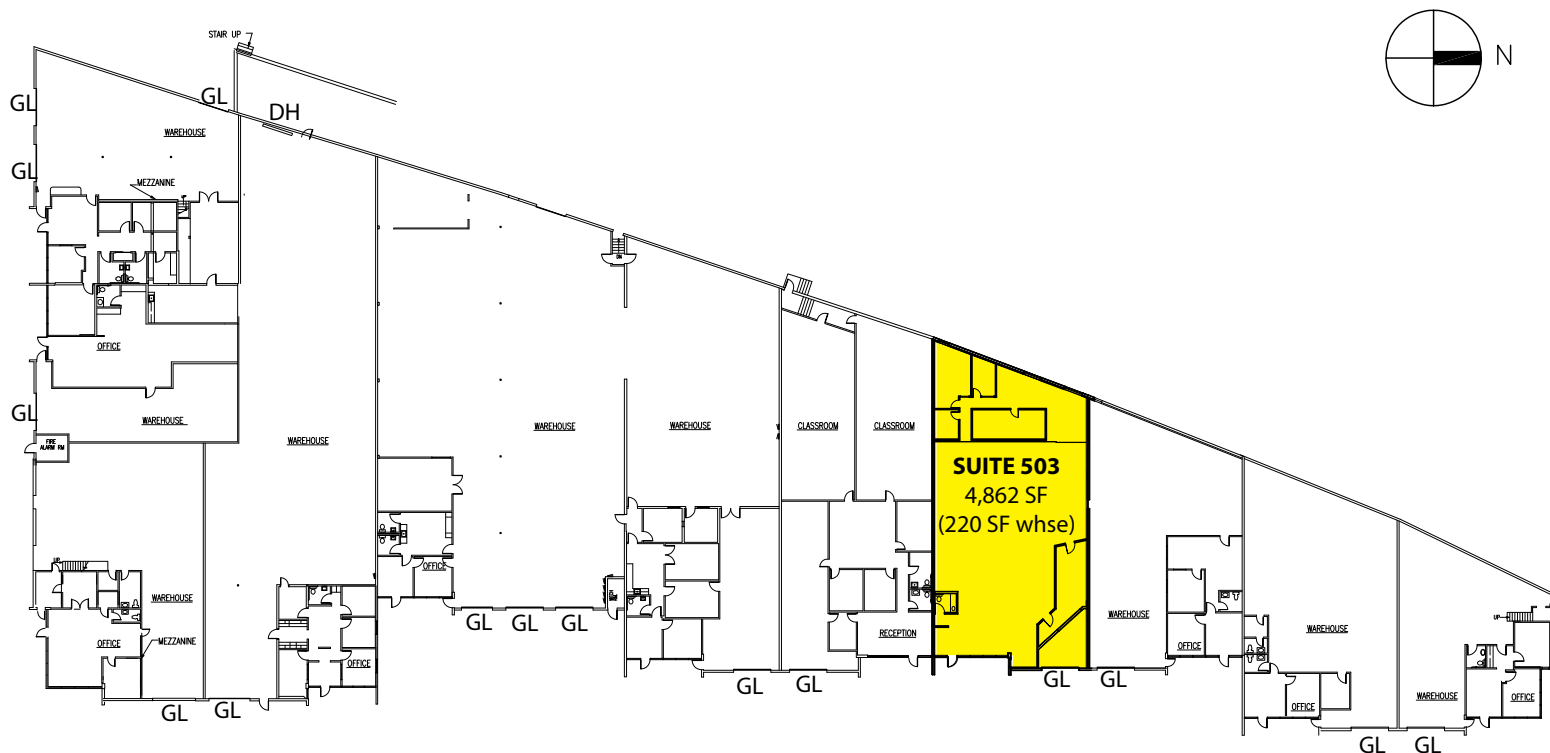

KIRKLAND COMMERCE CENTER

423-533 Sixth Street S, Kirkland, WA 98033

MAIN FLOOR PLAN

NOT TO SCALE